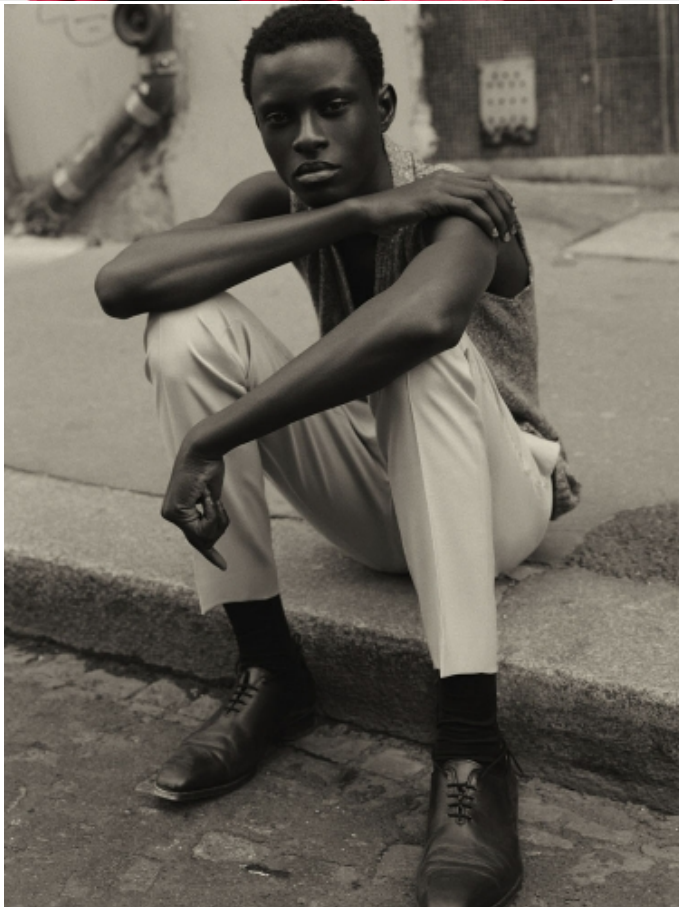

ELVIS TAGOE

HEIGHT: 6' 3" / 190 CM CHEST: 32" / 82 CM WAIST: 27" / 69 CM HIPS: 33" / 85 CM SHOES: 11 US / 44 EU HAIR: BLACK / NEGRO EYES: HAZEL / AVELLANA

ELVIS TAGOE

HEIGHT: 6' 3" / 190 CM CHEST: 32" / 82 CM WAIST: 27" / 69 CM HIPS: 33" / 85 CM SHOES: 11 US / 44 EU HAIR: BLACK / NEGRO EYES: HAZEL / AVELLANA