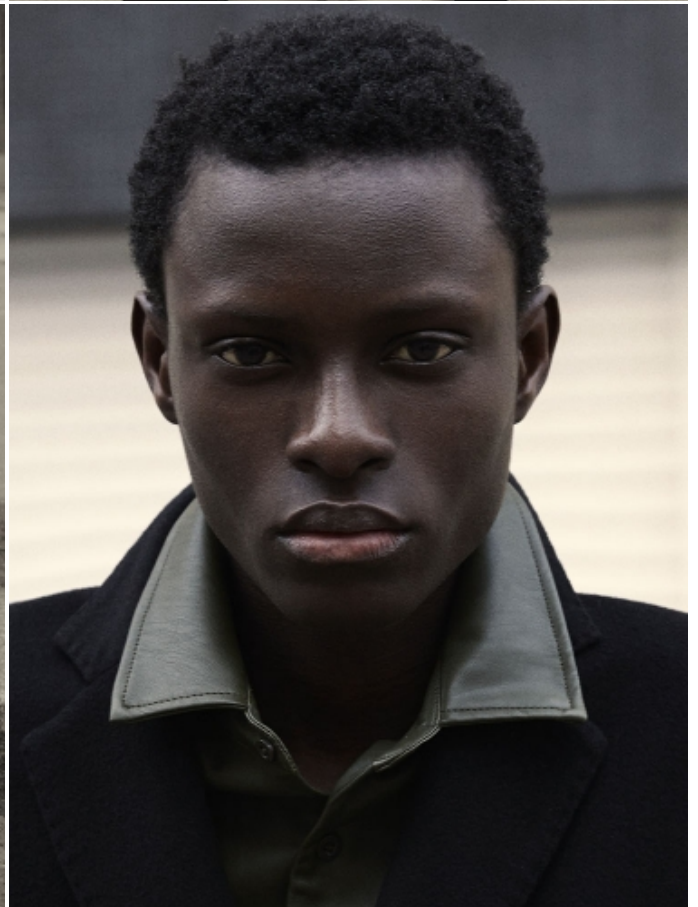

ELVIS TAGOE

HEIGHT: 6' 3" / 190 CM CHEST: 32" / 82 CM WAIST: 27" / 69 CM HIPS: 33" / 85 CM SHOES: 11 US / 44 EU HAIR: BLACK / NEGRO EYES: HAZEL / AVELLANA

ELVIS TAGOE

HEIGHT: 6' 3" / 190 CM CHEST: 32" / 82 CM WAIST: 27" / 69 CM HIPS: 33" / 85 CM SHOES: 11 US / 44 EU HAIR: BLACK / NEGRO EYES: HAZEL / AVELLANA

ELVIS TAGOE

HEIGHT: 6' 3" / 190 CM CHEST: 32" / 82 CM WAIST: 27" / 69 CM HIPS: 33" / 85 CM SHOES: 11 US / 44 EU HAIR: BLACK / NEGRO EYES: HAZEL / AVELLANA

WWW.SIGHT-MANAGEMENT.COM P° DE GRACIA 37 PH +34 932 722 434