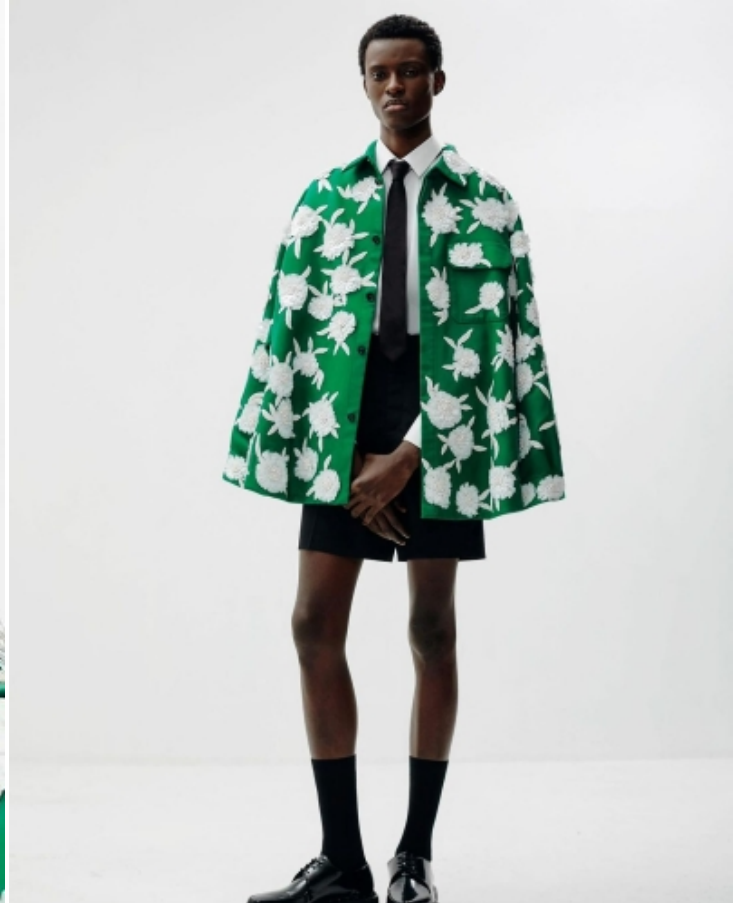

ELVIS TAGOE

HEIGHT: 6' 3" / 190 CM CHEST: 32" / 82 CM WAIST: 27" / 69 CM HIPS: 33" / 85 CM SHOES: 11 US / 44 EU HAIR: BLACK / NEGRO EYES: HAZEL / AVELLANA

ELVIS TAGOE

HEIGHT: 6' 3" / 190 CM CHEST: 32" / 82 CM WAIST: 27" / 69 CM HIPS: 33" / 85 CM SHOES: 11 US / 44 EU HAIR: BLACK / NEGRO EYES: HAZEL / AVELLANA

ELVIS TAGOE

HEIGHT: 6' 3" / 190 CM CHEST: 32" / 82 CM WAIST: 27" / 69 CM HIPS: 33" / 85 CM SHOES: 11 US / 44 EU HAIR: BLACK / NEGRO EYES: HAZEL / AVELLANA

WWW.SIGHT-MANAGEMENT.COM P° DE GRACIA 37 PH +34 932 722 434