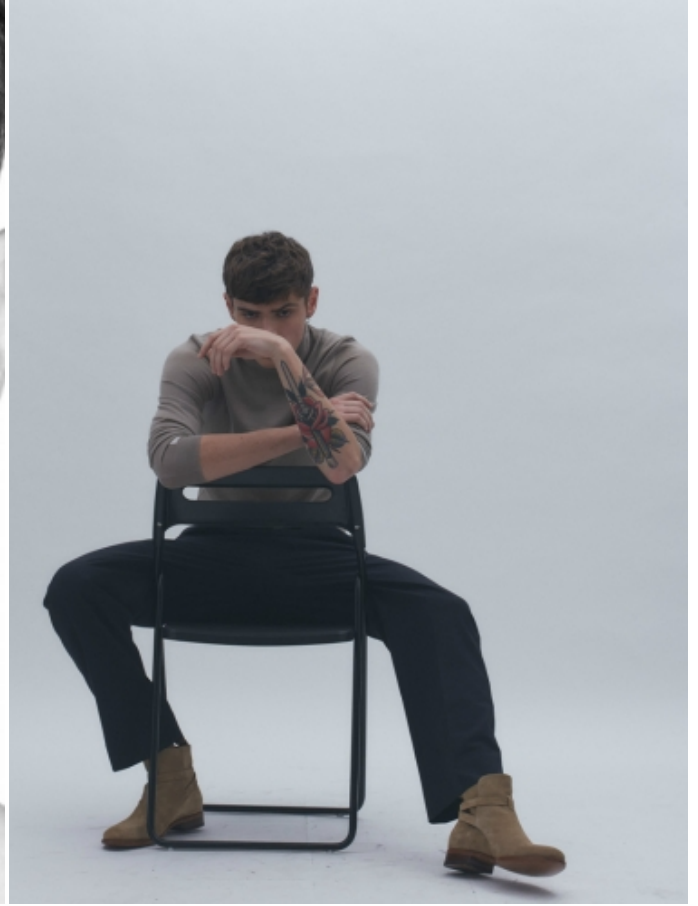

MATTIA GIOVANNONI

HEIGHT: 6'1" / 185 CM CHEST: 35" / 90 CM WAIST: 29" / 74 CM HIPS: 36" / 93 CM SHOES: 13 US / 46 EU HAIR: BROWN / CASTAÑO EYES: BROWN / MARRONES

MATTIA GIOVANNONI

HEIGHT: 6'1" / 185 CM CHEST: 35" / 90 CM WAIST: 29" / 74 CM HIPS: 36" / 93 CM SHOES: 13 US / 46 EU HAIR: BROWN / CASTAÑO EYES: BROWN / MARRONES

EMPORIO  ARMANI

SINCE 1981

MATTIA GIOVANNONI

HEIGHT: 6'1" / 185 CM CHEST: 35" / 90 CM WAIST: 29" / 74 CM HIPS: 36" / 93 CM SHOES: 13 US / 46 EU HAIR: BROWN / CASTAÑO EYES: BROWN / MARRONES

EMPORIO  ARMANI

SINCE 1981

MATTIA GIOVANNONI

HEIGHT: 6'1" / 185 CM CHEST: 35" / 90 CM WAIST: 29" / 74 CM HIPS: 36" / 93 CM SHOES: 13 US / 46 EU HAIR: BROWN / CASTAÑO EYES: BROWN / MARRONES

MATTIA GIOVANNONI

HEIGHT: 6'1" / 185 CM CHEST: 35" / 90 CM WAIST: 29" / 74 CM HIPS: 36" / 93 CM SHOES: 13 US / 46 EU HAIR: BROWN / CASTAÑO EYES: BROWN / MARRONES