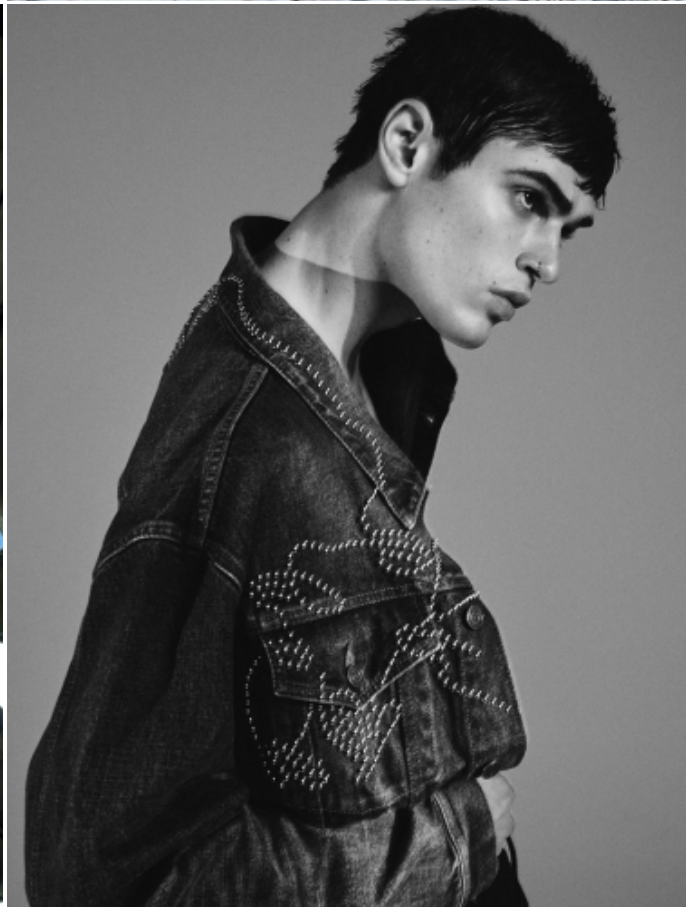

MATTIA GIOVANNONI

HEIGHT: 6'1" / 185 CM CHEST: 35" / 90 CM WAIST: 29" / 74 CM HIPS: 36" / 93 CM SHOES: 13 US / 46 EU HAIR: BROWN / CASTAÑO EYES: BROWN / MARRONES

EMPORIO ARMANI

SINCE 1981