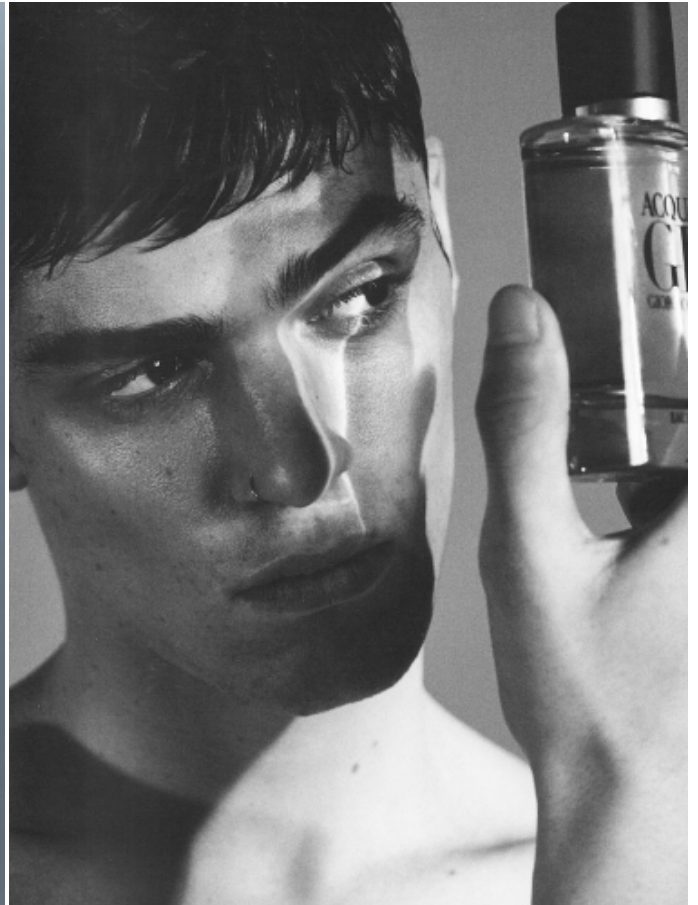

MATTIA GIOVANNONI

HEIGHT: 6'1" / 185 CM CHEST: 35" / 90 CM WAIST: 29" / 74 CM HIPS: 36" / 93 CM SHOES: 13 US / 46 EU HAIR: BROWN / CASTAÑO EYES: BROWN / MARRONES

MATTIA GIOVANNONI

HEIGHT: 6'1" / 185 CM CHEST: 35" / 90 CM WAIST: 29" / 74 CM HIPS: 36" / 93 CM SHOES: 13 US / 46 EU HAIR: BROWN / CASTAÑO EYES: BROWN / MARRONES

EMPORIO  ARMANI

SINCE 1981

MATTIA GIOVANNONI

HEIGHT: 6'1" / 185 CM CHEST: 35" / 90 CM WAIST: 29" / 74 CM HIPS: 36" / 93 CM SHOES: 13 US / 46 EU HAIR: BROWN / CASTAÑO EYES: BROWN / MARRONES

EMPORIO  ARMANI