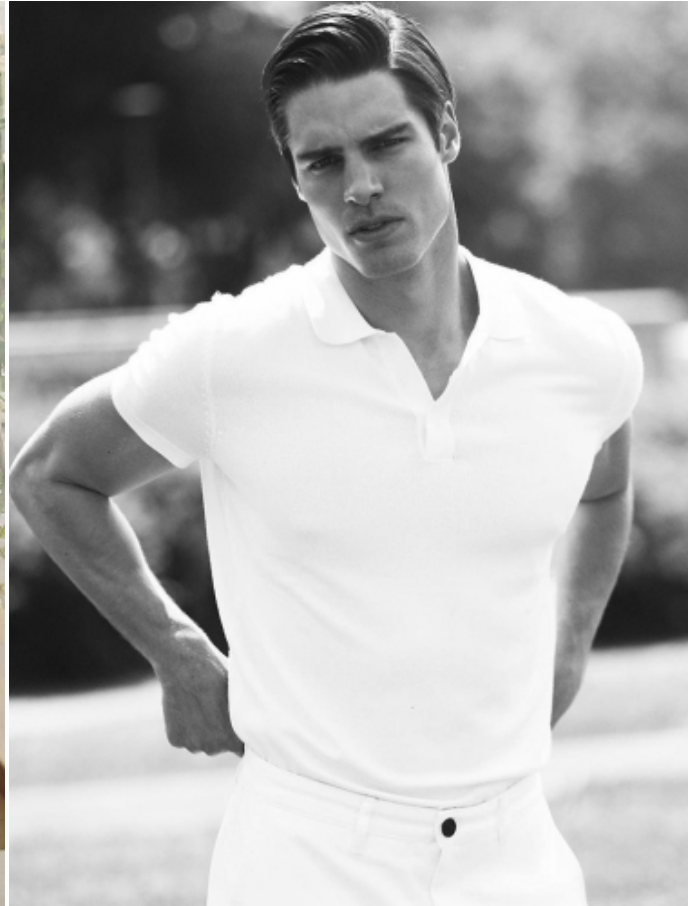

KILIAN ZEUGIN

HEIGHT: 6' 1" / 186 CM WAIST: 30" / 78 CM HIPS: 36" / 92 CM SHOES: 11 US / 44 EU HAIR: DARK BROWN / CASTAÑO OSCURO EYES: GREEN BROWN / VERDE MARRONES

KILIAN ZEUGIN

HEIGHT: 6' 1" / 186 CM WAIST: 30" / 78 CM HIPS: 36" / 92 CM SHOES: 11 US / 44 EU HAIR: DARK BROWN / CASTAÑO OSCURO EYES: GREEN BROWN / VERDE MARRONES

KILIAN ZEUGIN

HEIGHT: 6' 1" / 186 CM WAIST: 30" / 78 CM HIPS: 36" / 92 CM SHOES: 11 US / 44 EU HAIR: DARK BROWN / CASTAÑO OSCURO EYES: GREEN BROWN / VERDE MARRONES

Kilian, Milan, 4th May 2021.

Interior, daylight: 16:32 pm.