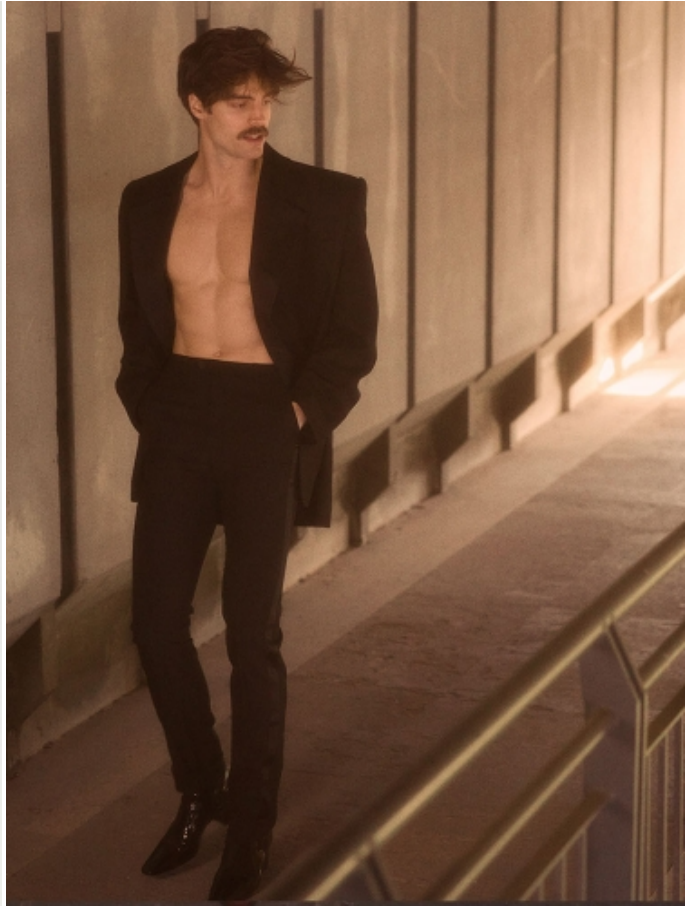

KILIAN ZEUGIN

HEIGHT: 6' 1" / 186 CM WAIST: 30" / 78 CM HIPS: 36" / 92 CM SHOES: 11 US / 44 EU HAIR: DARK BROWN / CASTAÑO OSCURO EYES: GREEN BROWN / VERDE MARRONES

KILIAN ZEUGIN

HEIGHT: 6' 1" / 186 CM WAIST: 30" / 78 CM HIPS: 36" / 92 CM SHOES: 11 US / 44 EU HAIR: DARK BROWN / CASTAÑO OSCURO EYES: GREEN BROWN / VERDE MARRONES

KILIAN ZEUGIN

HEIGHT: 6' 1" / 186 CM WAIST: 30" / 78 CM HIPS: 36" / 92 CM SHOES: 11 US / 44 EU HAIR: DARK BROWN / CASTAÑO OSCURO EYES: GREEN BROWN / VERDE MARRONES

Kilian, Milan, 4th May 2021.

Interior, daylight: 16:32 pm.