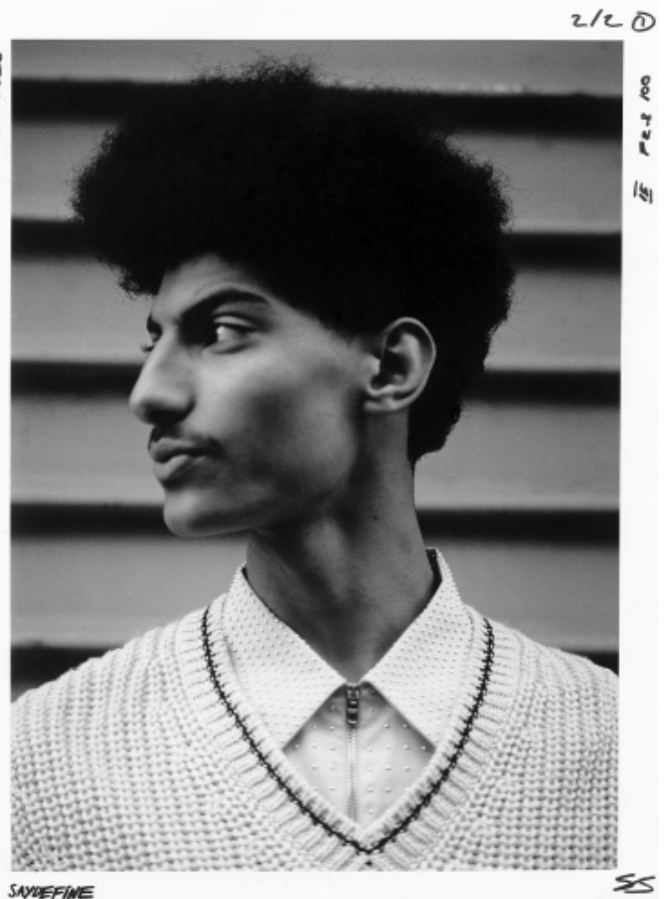

SAYFEDINE

HEIGHT: 6'1" / 185 CM CHEST: 34" / 87 CM WAIST: 27" / 71 CM HIPS: 34" / 87 CM SHOES: 9 US / 42 EU HAIR: BLACK / NEGRO

SAYFEDINE

HEIGHT: 6'1" / 185 CM CHEST: 34" / 87 CM WAIST: 27" / 71 CM HIPS: 34" / 87 CM SHOES: 9 US / 42 EU HAIR: BLACK / NEGRO