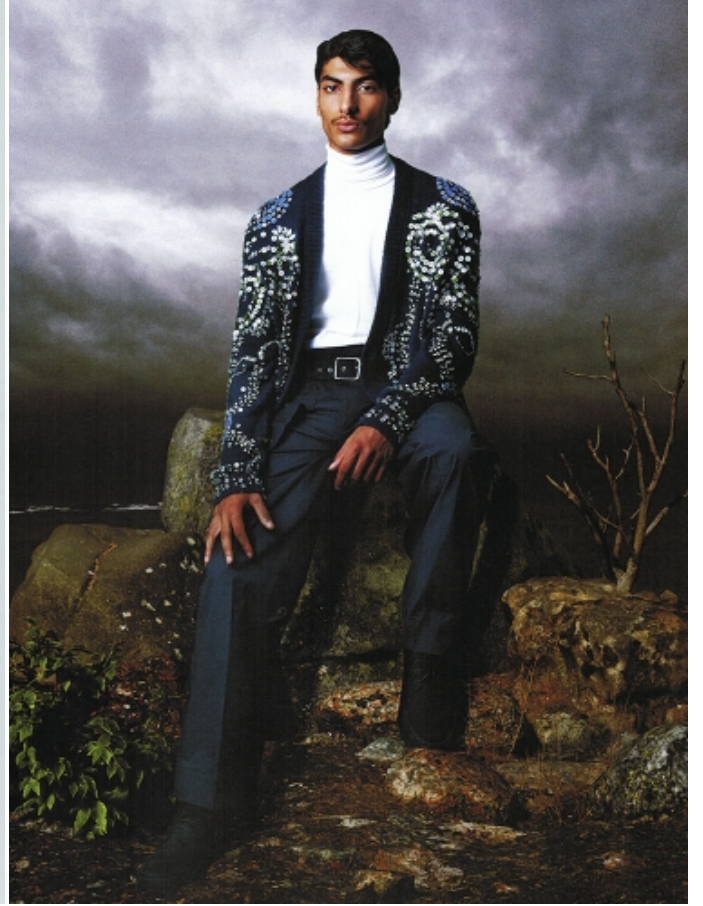

SAYFEDINE

HEIGHT: 6'1" / 185 CM CHEST: 34" / 87 CM WAIST: 27" / 71 CM HIPS: 34" / 87 CM SHOES: 9 US / 42 EU HAIR: BLACK / NEGRO

SAYFEDINE

HEIGHT: 6'1" / 185 CM CHEST: 34" / 87 CM WAIST: 27" / 71 CM HIPS: 34" / 87 CM SHOES: 9 US / 42 EU HAIR: BLACK / NEGRO