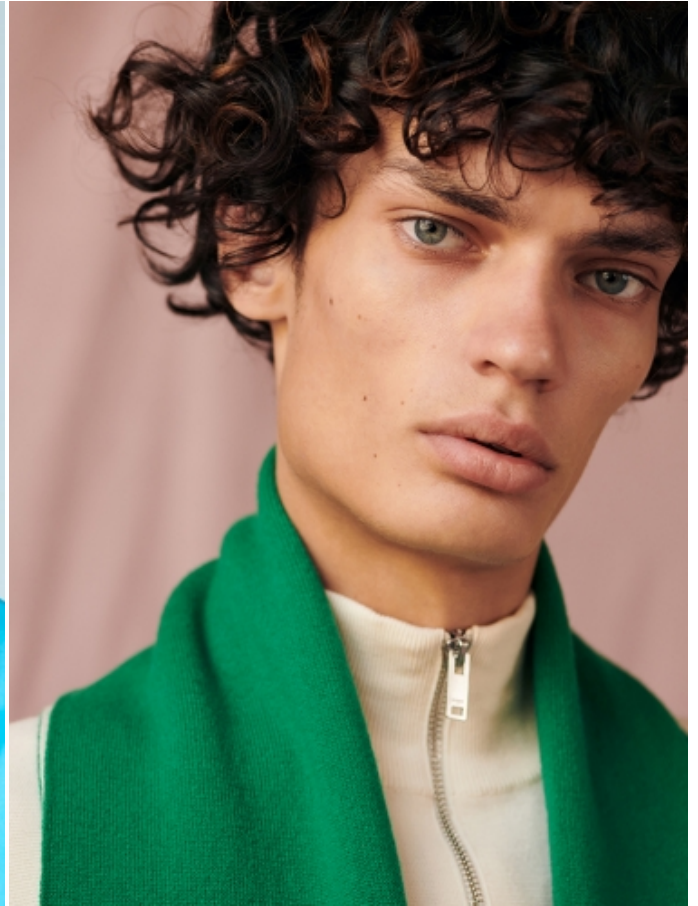

EVAN GARCIA

HEIGHT: 6'2" / 189 CM   WAIST: 27" / 69 CM   HIPS: 33" / 86 CM   SHOES: 11 US / 44 EU   HAIR: BROWN / CASTAÑO   EYES: BLUE / AZULES

WWW.SIGHT-MANAGEMENT.COM P° DE GRACIA 37 PH +34 932 722 434