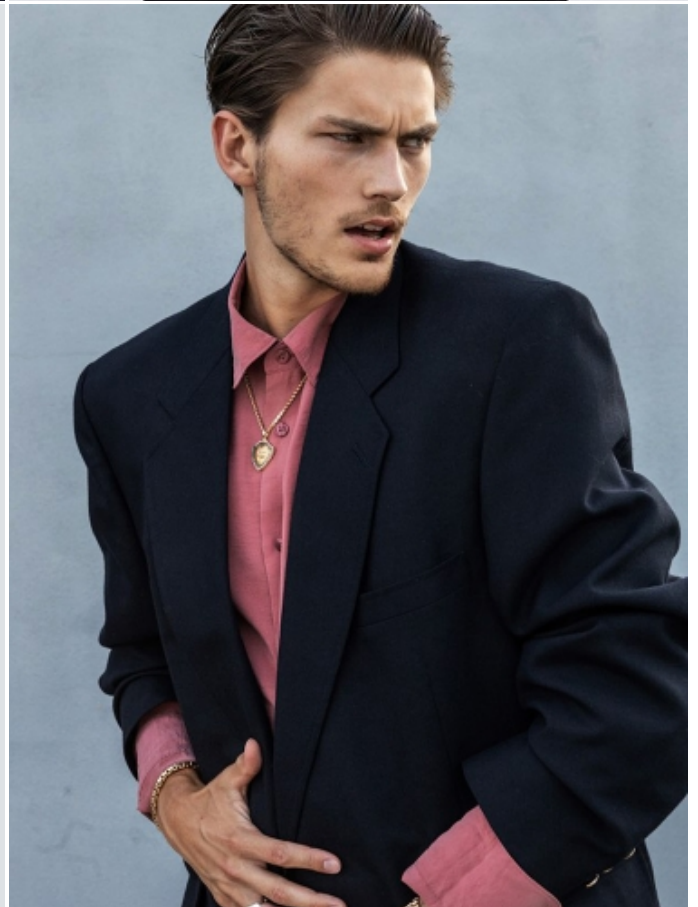

KEANU WOHLFAHRT

HEIGHT: 6'1" / 185 CM CHEST: 38" / 97 CM WAIST: 31" / 79 CM SHOES: 13 US / 46 EU HAIR: BROWN / CASTAÑO EYES: BLUE / AZULES

KEANU WOHLFAHRT

HEIGHT: 6'1" / 185 CM CHEST: 38" / 97 CM WAIST: 31" / 79 CM SHOES: 13 US / 46 EU HAIR: BROWN / CASTAÑO EYES: BLUE / AZULES