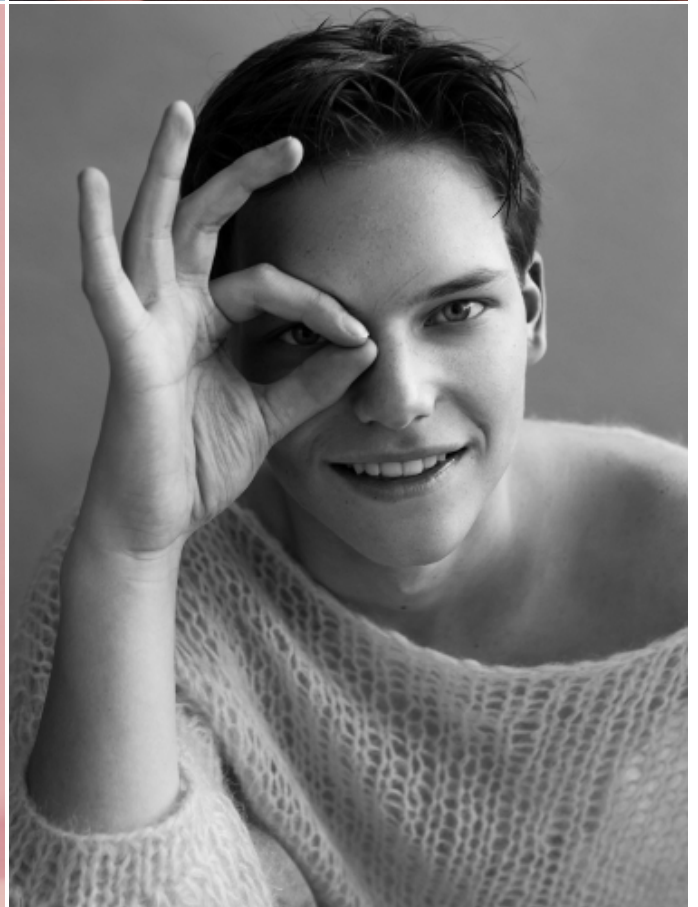

IGNACY

HEIGHT: 6'2" / 187 CM CHEST: 37" / 94 CM WAIST: 27" / 70 CM HIPS: 36" / 92 CM HAIR: BLOND / RUBIO EYES: BLUE / AZULES

IGNACY

HEIGHT: 6'2" / 187 CM CHEST: 37" / 94 CM WAIST: 27" / 70 CM HIPS: 36" / 92 CM HAIR: BLOND / RUBIO EYES: BLUE / AZULES