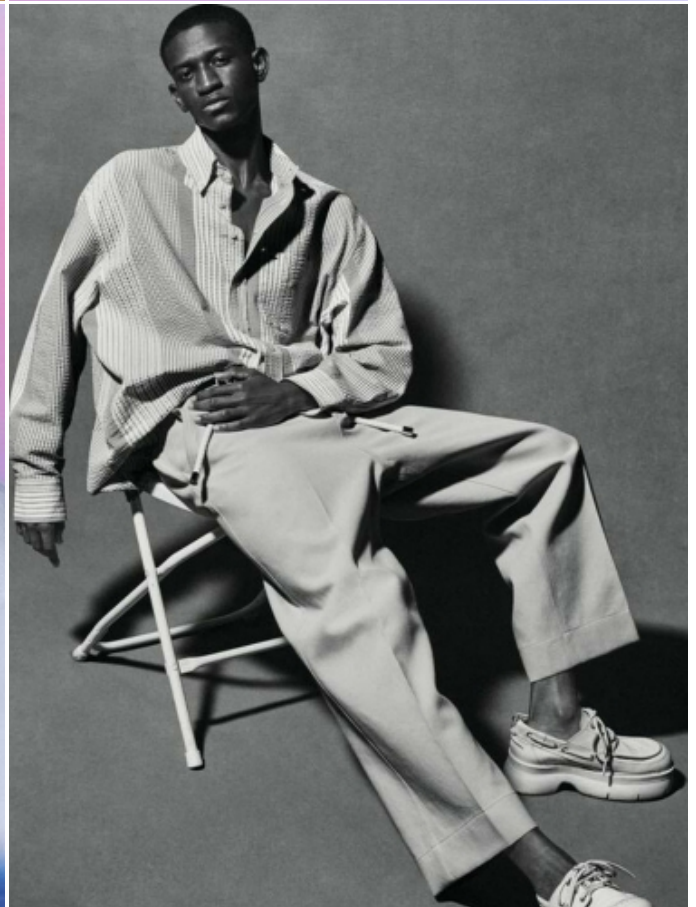

IBBY S.

HEIGHT: 6'2" / 187 CM CHEST: 35" / 91 CM WAIST: 29" / 74 CM SHOES: 11 US / 44 EU HAIR: DARK BROWN / CASTAÑO OSCURO EYES: BROWN / MARRONES

IBBY S.

HEIGHT: 6'2" / 187 CM CHEST: 35" / 91 CM WAIST: 29" / 74 CM SHOES: 11 US / 44 EU HAIR: DARK BROWN / CASTAÑO OSCURO EYES: BROWN / MARRONES

IBBY S.

HEIGHT: 6' 2" / 187 CM CHEST: 35" / 91 CM WAIST: 29" / 74 CM SHOES: 11 US / 44 EU HAIR: DARK BROWN / CASTAÑO OSCURO EYES: BROWN / MARRONES

IBBY S.

HEIGHT: 6' 2" / 187 CM CHEST: 35" / 91 CM WAIST: 29" / 74 CM SHOES: 11 US / 44 EU HAIR: DARK BROWN / CASTAÑO OSCURO EYES: BROWN / MARRONES