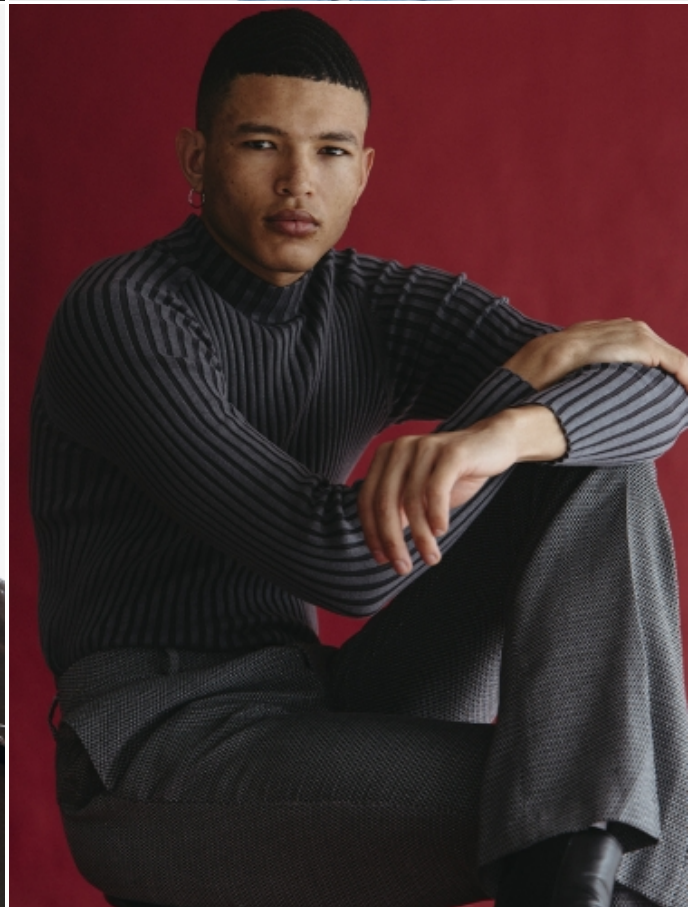

SAINT ANGELO EIMANN

HEIGHT: 6' 2" / 188 CM CHEST: 35" / 91 CM WAIST: 29" / 74 CM SHOES: 10 US / 43 EU HAIR: BROWN / CASTAÑO EYES: BLACK / NEGROS

SAINT ANGELO EIMANN

HEIGHT: 6' 2" / 188 CM CHEST: 35" / 91 CM WAIST: 29" / 74 CM SHOES: 10 US / 43 EU HAIR: BROWN / CASTAÑO EYES: BLACK / NEGROS