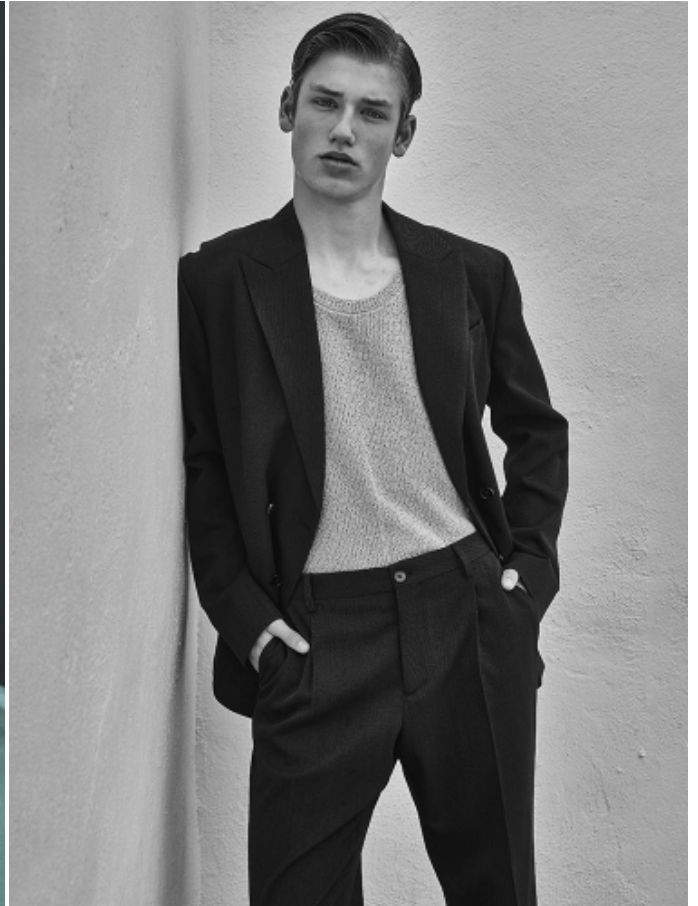

MARIO NAVARRO

HEIGHT: 6'0" / 183 CM CHEST: 35" / 90 CM WAIST: 29" / 75 CM HIPS: 34" / 87 CM SHOES: 11 US / 44 EU HAIR: BLOND / RUBIO EYES: BLUE / AZULES

MARIO NAVARRO

HEIGHT: 6' 0" / 183 CM CHEST: 35" / 90 CM WAIST: 29" / 75 CM HIPS: 34" / 87 CM SHOES: 11 US / 44 EU HAIR: BLOND / RUBIO EYES: BLUE / AZULES

MARIO NAVARRO

HEIGHT: 6' 0" / 183 CM CHEST: 35" / 90 CM WAIST: 29" / 75 CM HIPS: 34" / 87 CM SHOES: 11 US / 44 EU HAIR: BLOND / RUBIO EYES: BLUE / AZULES

WWW.SIGHT-MANAGEMENT.COM P° DE GRACIA 37 PH +34 932 722 434