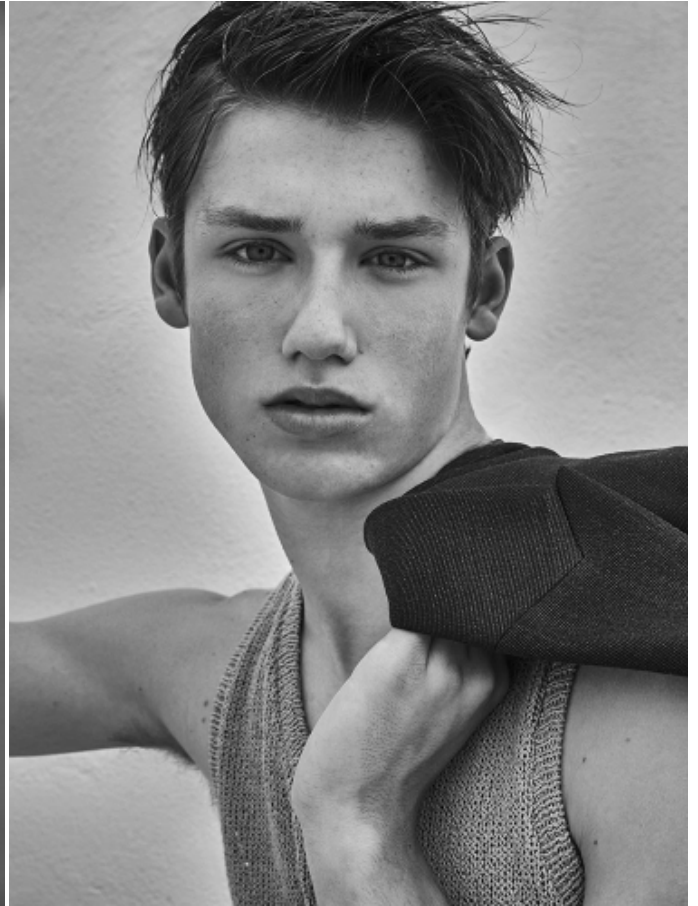

MARIO NAVARRO

HEIGHT: 6'0" / 183 CM CHEST: 35" / 90 CM WAIST: 29" / 75 CM HIPS: 34" / 87 CM SHOES: 11 US / 44 EU HAIR: BLOND / RUBIO EYES: BLUE / AZULES

MARIO NAVARRO

HEIGHT: 6' 0" / 183 CM CHEST: 35" / 90 CM WAIST: 29" / 75 CM HIPS: 34" / 87 CM SHOES: 11 US / 44 EU HAIR: BLOND / RUBIO EYES: BLUE / AZULES

MARIO NAVARRO

HEIGHT: 6' 0" / 183 CM CHEST: 35" / 90 CM WAIST: 29" / 75 CM HIPS: 34" / 87 CM SHOES: 11 US / 44 EU HAIR: BLOND / RUBIO EYES: BLUE / AZULES

WWW.SIGHT-MANAGEMENT.COM P° DE GRACIA 37 PH +34 932 722 434