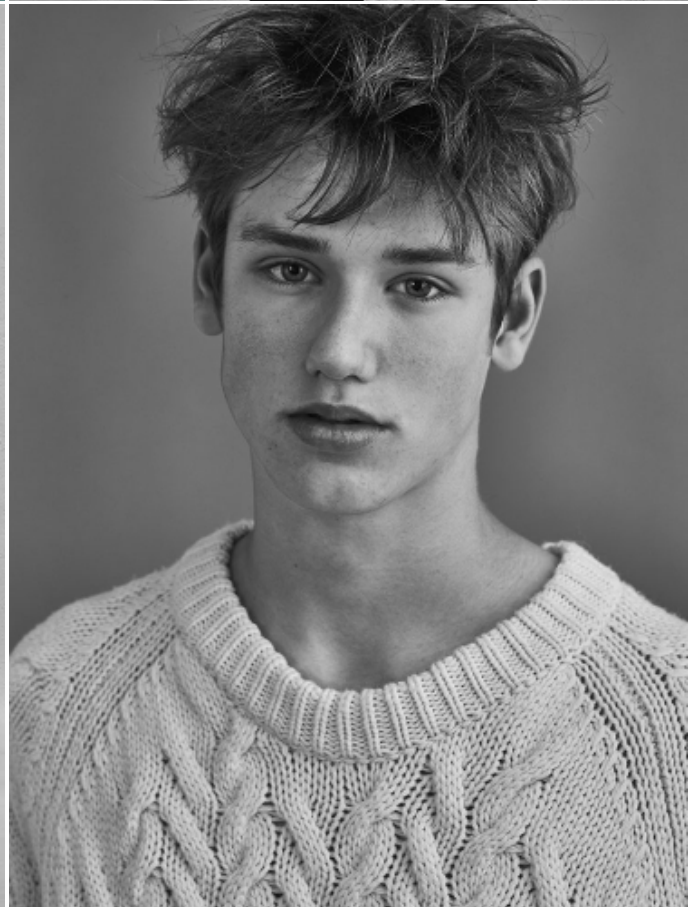

MARIO NAVARRO

HEIGHT: 6'0" / 183 CM CHEST: 35" / 90 CM WAIST: 29" / 75 CM HIPS: 34" / 87 CM SHOES: 11 US / 44 EU HAIR: BLOND / RUBIO EYES: BLUE / AZULES

MARIO NAVARRO

HEIGHT: 6' 0" / 183 CM CHEST: 35" / 90 CM WAIST: 29" / 75 CM HIPS: 34" / 87 CM SHOES: 11 US / 44 EU HAIR: BLOND / RUBIO EYES: BLUE / AZULES

MARIO NAVARRO

HEIGHT: 6' 0" / 183 CM CHEST: 35" / 90 CM WAIST: 29" / 75 CM HIPS: 34" / 87 CM SHOES: 11 US / 44 EU HAIR: BLOND / RUBIO EYES: BLUE / AZULES

WWW.SIGHT-MANAGEMENT.COM P° DE GRACIA 37 PH +34 932 722 434