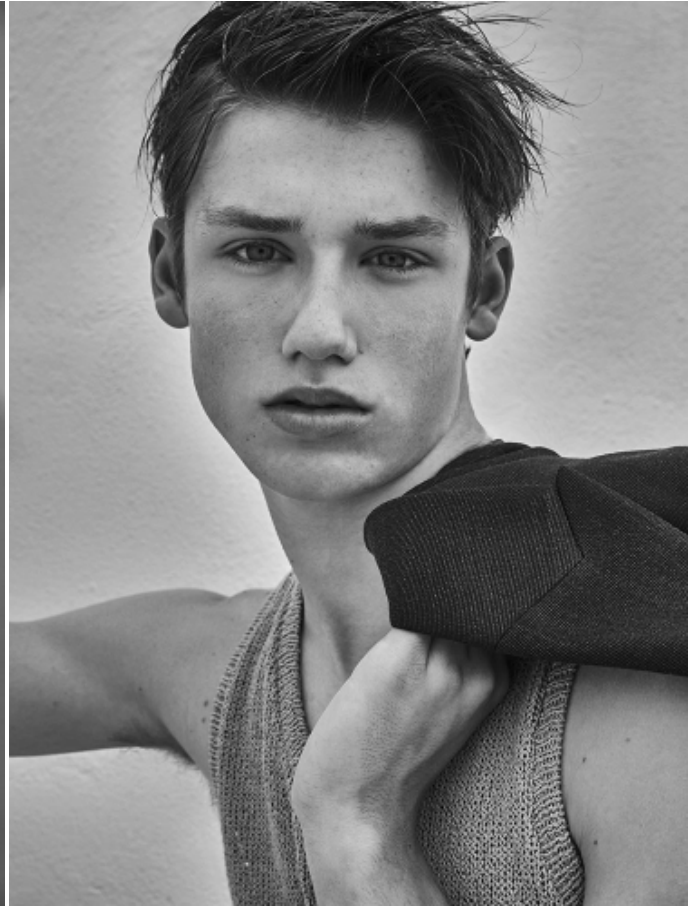

MARIO NAVARRO

HEIGHT: 5'12" / 182 CM CHEST: 35" / 90 CM WAIST: 29" / 75 CM HIPS: 34" / 87 CM SHOES: 11 US / 44 EU HAIR: BLOND / RUBIO EYES: BLUE / AZULES

MARIO NAVARRO

HEIGHT: 5'12" / 182 CM CHEST: 35" / 90 CM WAIST: 29" / 75 CM HIPS: 34" / 87 CM SHOES: 11 US / 44 EU HAIR: BLOND / RUBIO EYES: BLUE / AZULES

MARIO NAVARRO

HEIGHT: 5'12" / 182 CM CHEST: 35" / 90 CM WAIST: 29" / 75 CM HIPS: 34" / 87 CM SHOES: 11 US / 44 EU HAIR: BLOND / RUBIO EYES: BLUE / AZULES

WWW.SIGHT-MANAGEMENT.COM P° DE GRACIA 37 PH +34 932 722 434