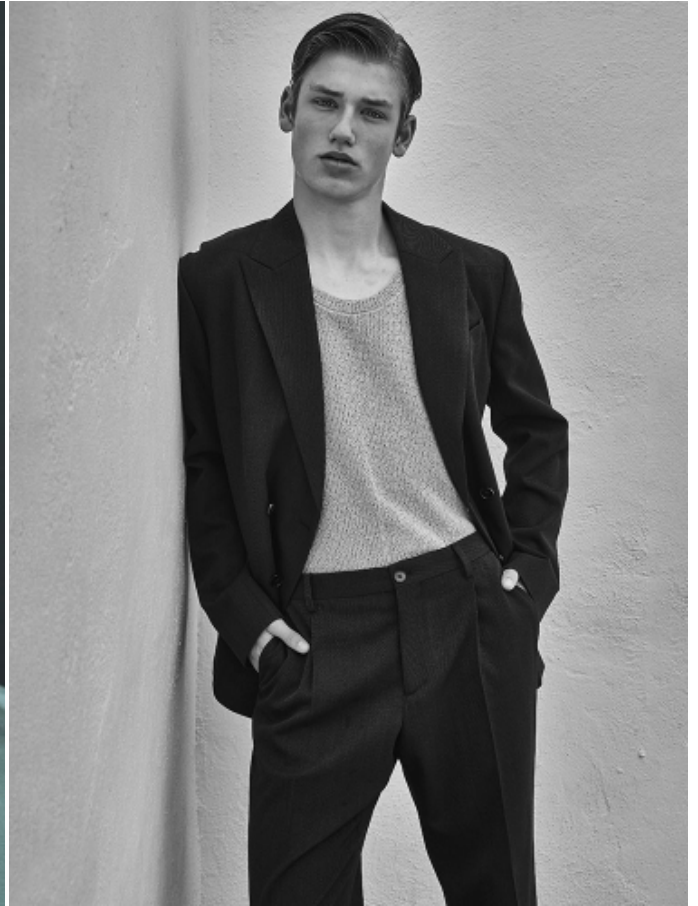

MARIO NAVARRO

HEIGHT: 5'12" / 182 CM CHEST: 35" / 90 CM WAIST: 29" / 75 CM HIPS: 34" / 87 CM SHOES: 11 US / 44 EU HAIR: BLOND / RUBIO EYES: BLUE / AZULES

MARIO NAVARRO

HEIGHT: 5'12" / 182 CM CHEST: 35" / 90 CM WAIST: 29" / 75 CM HIPS: 34" / 87 CM SHOES: 11 US / 44 EU HAIR: BLOND / RUBIO EYES: BLUE / AZULES

MARIO NAVARRO

HEIGHT: 5'12" / 182 CM CHEST: 35" / 90 CM WAIST: 29" / 75 CM HIPS: 34" / 87 CM SHOES: 11 US / 44 EU HAIR: BLOND / RUBIO EYES: BLUE / AZULES

WWW.SIGHT-MANAGEMENT.COM P° DE GRACIA 37 PH +34 932 722 434