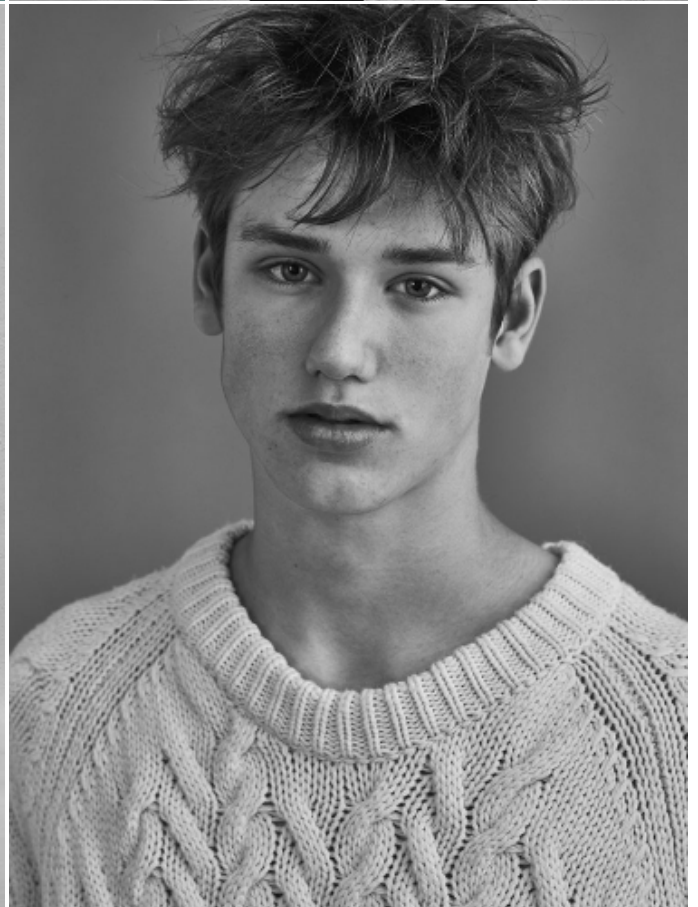

MARIO NAVARRO

HEIGHT: 5'12" / 182 CM CHEST: 35" / 90 CM WAIST: 29" / 75 CM HIPS: 34" / 87 CM SHOES: 11 US / 44 EU HAIR: BLOND / RUBIO EYES: BLUE / AZULES

MARIO NAVARRO

HEIGHT: 5'12" / 182 CM CHEST: 35" / 90 CM WAIST: 29" / 75 CM HIPS: 34" / 87 CM SHOES: 11 US / 44 EU HAIR: BLOND / RUBIO EYES: BLUE / AZULES

MARIO NAVARRO

HEIGHT: 5'12" / 182 CM CHEST: 35" / 90 CM WAIST: 29" / 75 CM HIPS: 34" / 87 CM SHOES: 11 US / 44 EU HAIR: BLOND / RUBIO EYES: BLUE / AZULES

WWW.SIGHT-MANAGEMENT.COM P° DE GRACIA 37 PH +34 932 722 434