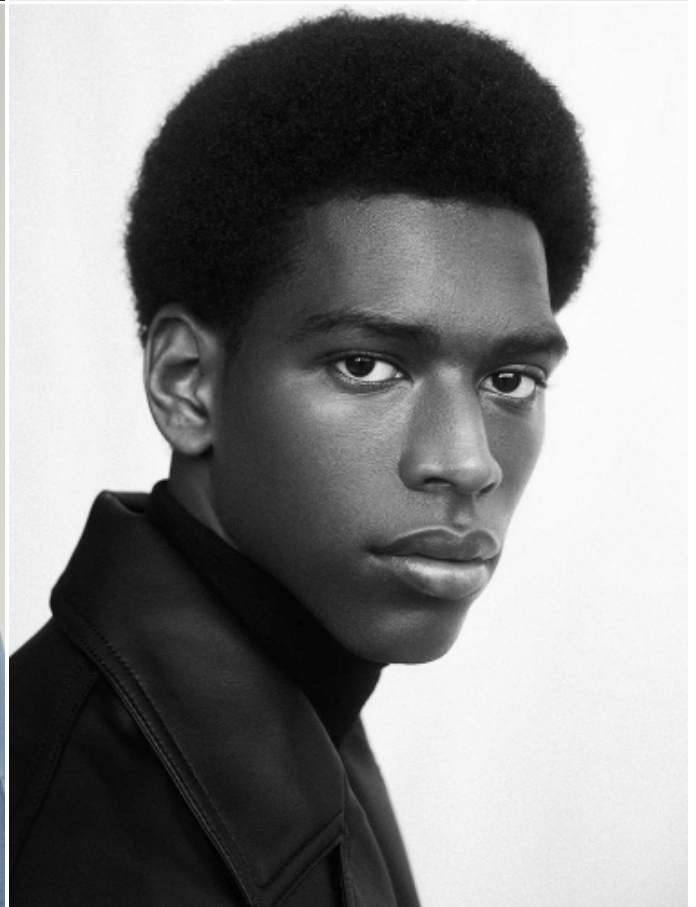

EDMILSON TAVARES

HEIGHT: 6' 1" / 186 CM   WAIST: 28" / 72 CM   HIPS: 37" / 94 CM   SHOES: 9 US / 42 EU   HAIR: BLACK / NEGRO   EYES: HAZEL / AVELLANA