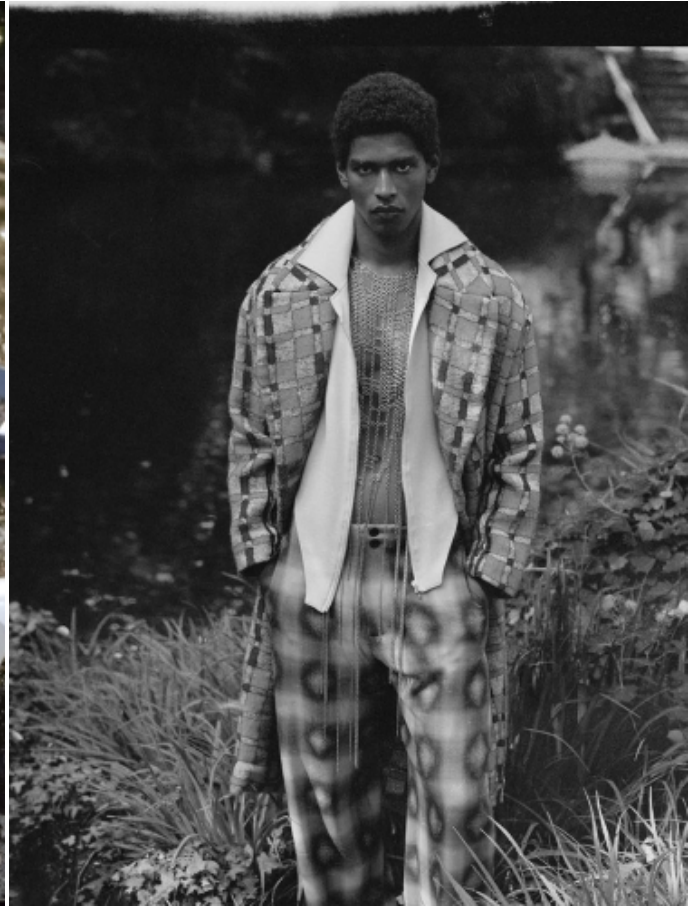

EDMILSON TAVARES

HEIGHT: 6'1" / 186 CM WAIST: 28" / 72 CM HIPS: 37" / 94 CM SHOES: 9 US / 42 EU HAIR: BLACK / NEGRO EYES: HAZEL / AVELLANA

EDMILSON TAVARES

HEIGHT: 6' 1" / 186 CM WAIST: 28" / 72 CM HIPS: 37" / 94 CM SHOES: 9 US / 42 EU HAIR: BLACK / NEGRO EYES: HAZEL / AVELLANA

EDMILSON TAVARES

HEIGHT: 6' 1" / 186 CM WAIST: 28" / 72 CM HIPS: 37" / 94 CM SHOES: 9 US / 42 EU HAIR: BLACK / NEGRO EYES: HAZEL / AVELLANA

EDMILSON TAVARES

HEIGHT: 6' 1" / 186 CM WAIST: 28" / 72 CM HIPS: 37" / 94 CM SHOES: 9 US / 42 EU HAIR: BLACK / NEGRO EYES: HAZEL / AVELLANA