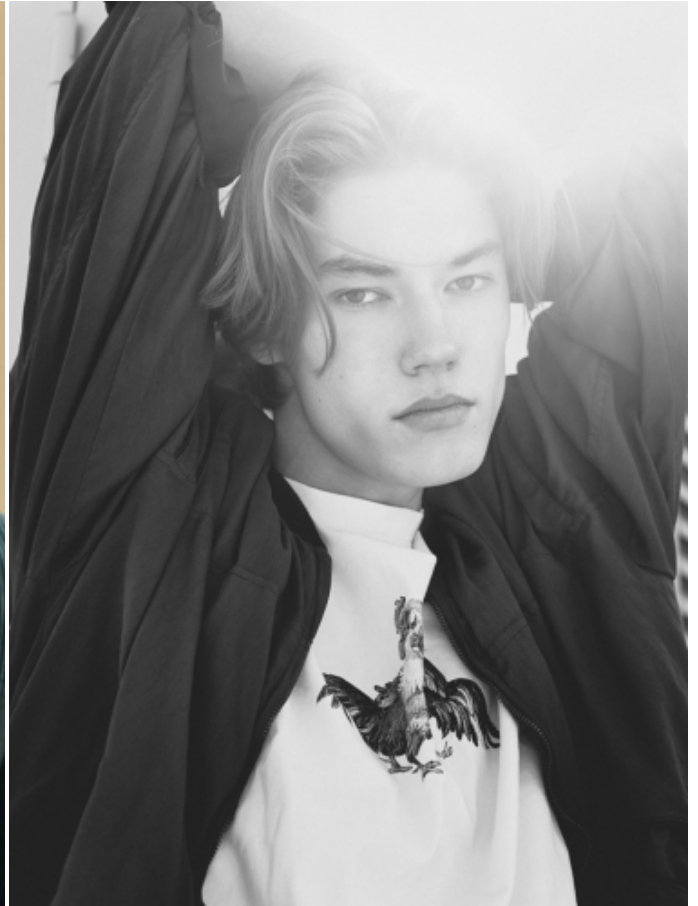

ROLAND MALTIS

HEIGHT: 6' 2" / 188 CM CHEST: 33" / 86 CM WAIST: 27" / 71 CM HIPS: 35" / 90 CM SHOES: 11 US / 44 EU EYES: BLUE / AZULES

ROLAND MALTIS

HEIGHT: 6'2" / 188 CM CHEST: 33" / 86 CM WAIST: 27" / 71 CM HIPS: 35" / 90 CM SHOES: 11 US / 44 EU EYES: BLUE / AZULES

ROLAND MALTIS

HEIGHT: 6'2" / 188 CM CHEST: 33" / 86 CM WAIST: 27" / 71 CM HIPS: 35" / 90 CM SHOES: 11 US / 44 EU EYES: BLUE / AZULES