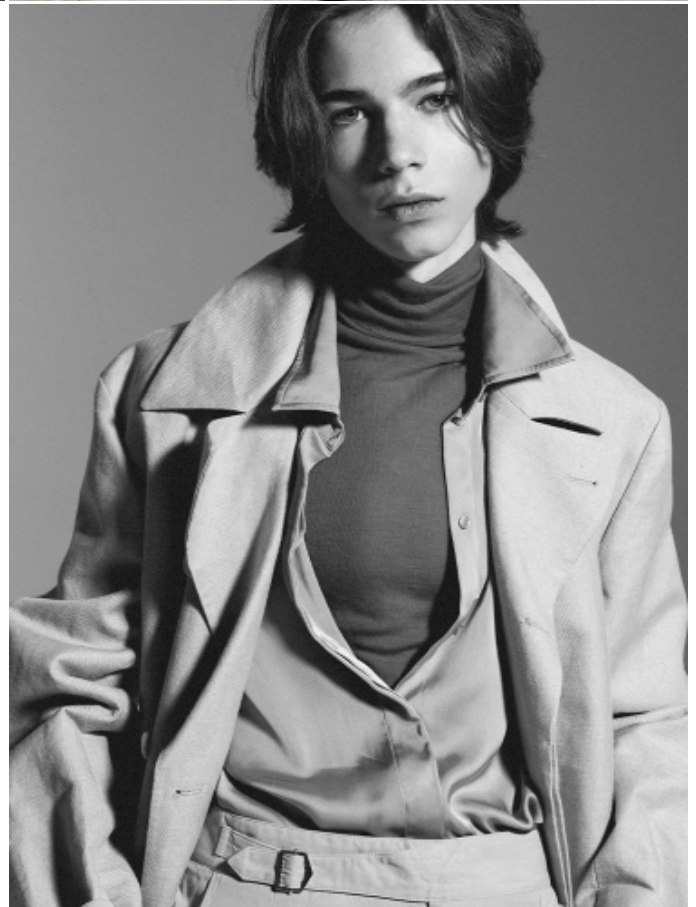

MATEUSZ GRYGLAS

HEIGHT: 6' 1" / 186 CM   CHEST: 30" / 77 CM   WAIST: 25" / 66 CM   HIPS: 34" / 88 CM   SHOES: 10 US / 43 EU