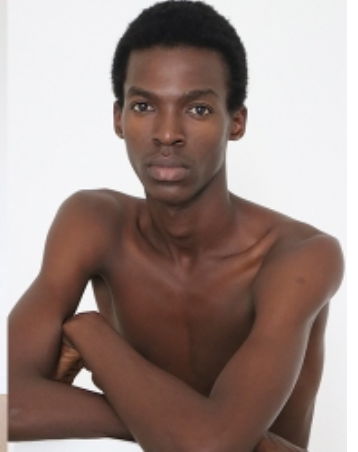

BARUC

HEIGHT: 6'3" / 190 CM CHEST: 32" / 83 CM WAIST: 24" / 62 CM HIPS: 31" / 81 CM SHOES: 13 US / 46 EU HAIR: BLACK / NEGRO EYES: BROWN / MARRONES

COMING
SOON