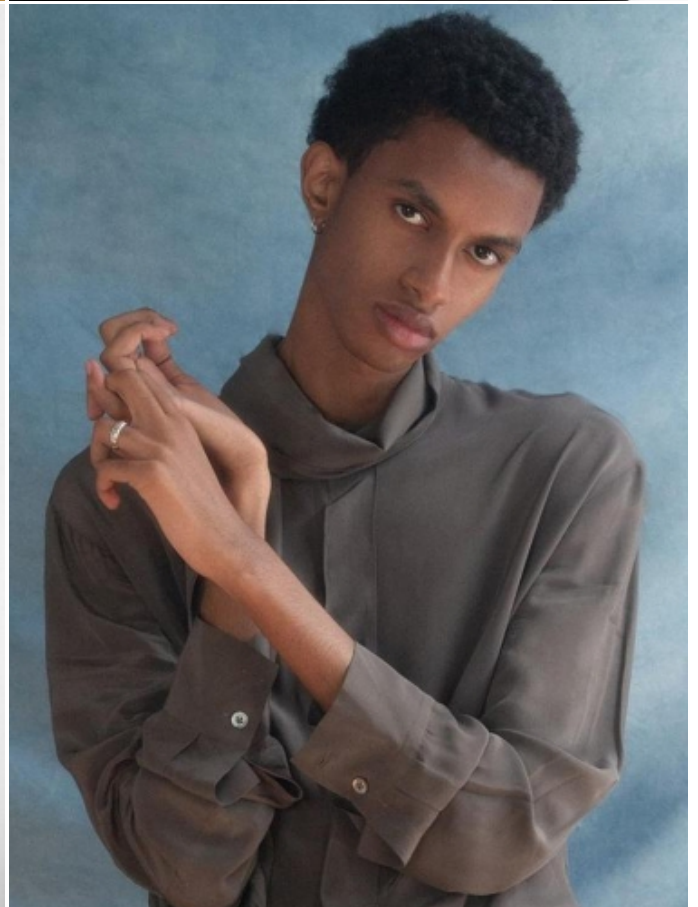

MAZEN ALSAFI

HEIGHT: 6'2" / 188 CM CHEST: 34" / 88 CM WAIST: 28" / 73 CM HIPS: 36" / 93 CM SHOES: 12 US / 45 EU HAIR: DARK BROWN / CASTAÑO OSCURO EYES: BROWN / MARRONES

MAZEN ALSAFI

HEIGHT: 6'2" / 188 CM CHEST: 34" / 88 CM WAIST: 28" / 73 CM HIPS: 36" / 93 CM SHOES: 12 US / 45 EU HAIR: DARK BROWN / CASTAÑO OSCURO EYES: BROWN / MARRONES

MAZEN ALSAFI

HEIGHT: 6'2" / 188 CM CHEST: 34" / 88 CM WAIST: 28" / 73 CM HIPS: 36" / 93 CM SHOES: 12 US / 45 EU HAIR: DARK BROWN / CASTAÑO OSCURO EYES: BROWN / MARRONES