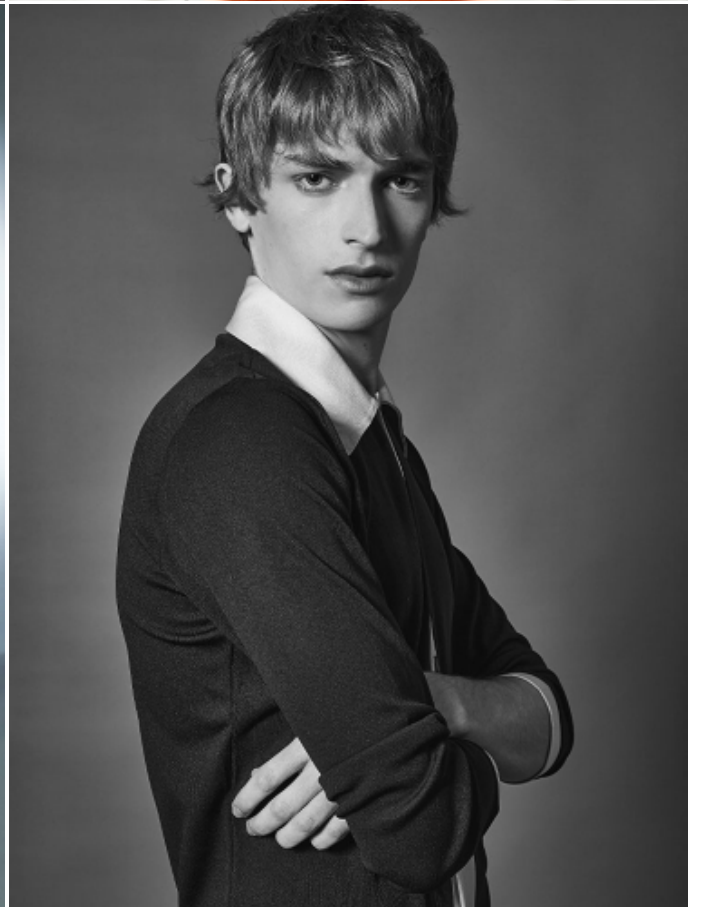

CARLOS BUXADERA

HEIGHT: 6' 1" / 185 CM CHEST: 35" / 90 CM WAIST: 28" / 73 CM HIPS: 35" / 89 CM SHOES: 11 US / 44 EU HAIR: BLOND / RUBIO EYES: BLUE GREEN / AZUL VERDES

CARLOS BUXADERA

HEIGHT: 6' 1" / 185 CM CHEST: 35" / 90 CM WAIST: 28" / 73 CM HIPS: 35" / 89 CM SHOES: 11 US / 44 EU HAIR: BLOND / RUBIO EYES: BLUE GREEN / AZUL VERDES