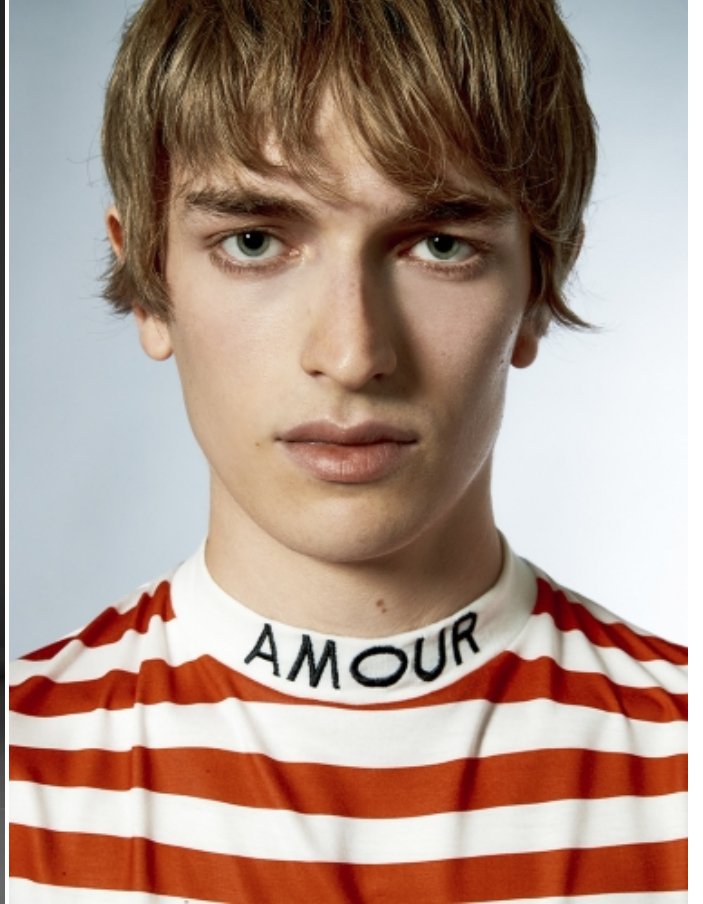

CARLOS BUXADERA

HEIGHT: 6' 1" / 185 CM CHEST: 35" / 90 CM WAIST: 28" / 73 CM HIPS: 35" / 89 CM SHOES: 11 US / 44 EU HAIR: BLOND / RUBIO EYES: BLUE GREEN / AZUL VERDES

CARLOS BUXADERA

HEIGHT: 6' 1" / 185 CM CHEST: 35" / 90 CM WAIST: 28" / 73 CM HIPS: 35" / 89 CM SHOES: 11 US / 44 EU HAIR: BLOND / RUBIO EYES: BLUE GREEN / AZUL VERDES