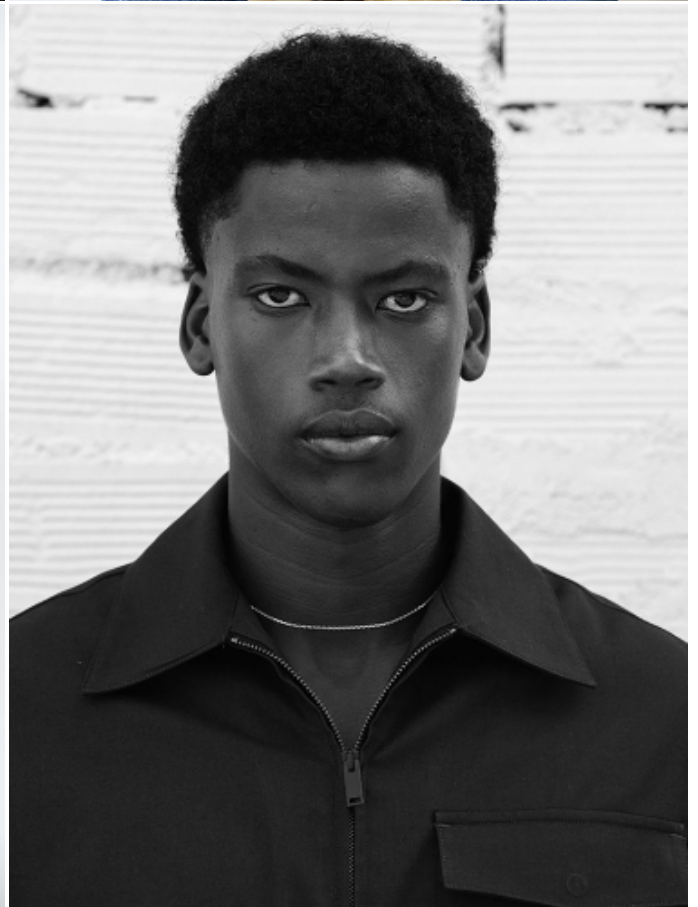

BIEL

HEIGHT: 6' 2" / 188 CM   CHEST: 38" / 98 CM   WAIST: 31" / 80 CM   HIPS: 39" / 100 CM   SHOES: 14 US / 47 EU   EYES: BROWN / MARRONES