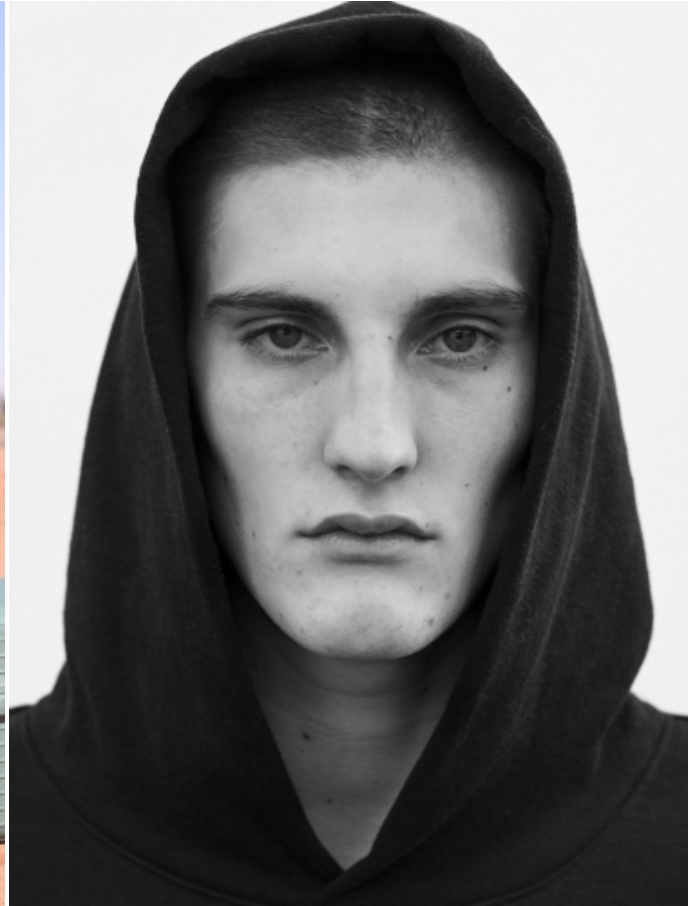

LOUIS STEELE

HEIGHT: 6'1" / 186 CM CHEST: 35" / 91 CM WAIST: 30" / 78 CM SHOES: 11 US / 44 EU HAIR: BLOND / RUBIO EYES: BLUE / AZULES

GIVENCHY

LOUIS STEELE

HEIGHT: 6'1" / 186 CM CHEST: 35" / 91 CM WAIST: 30" / 78 CM SHOES: 11 US / 44 EU HAIR: BLOND / RUBIO EYES: BLUE / AZULES

LOUIS STEELE

HEIGHT: 6'1" / 186 CM CHEST: 35" / 91 CM WAIST: 30" / 78 CM SHOES: 11 US / 44 EU HAIR: BLOND / RUBIO EYES: BLUE / AZULES

LOUIS STEELE

HEIGHT: 6'1" / 186 CM CHEST: 35" / 91 CM WAIST: 30" / 78 CM SHOES: 11 US / 44 EU HAIR: BLOND / RUBIO EYES: BLUE / AZULES