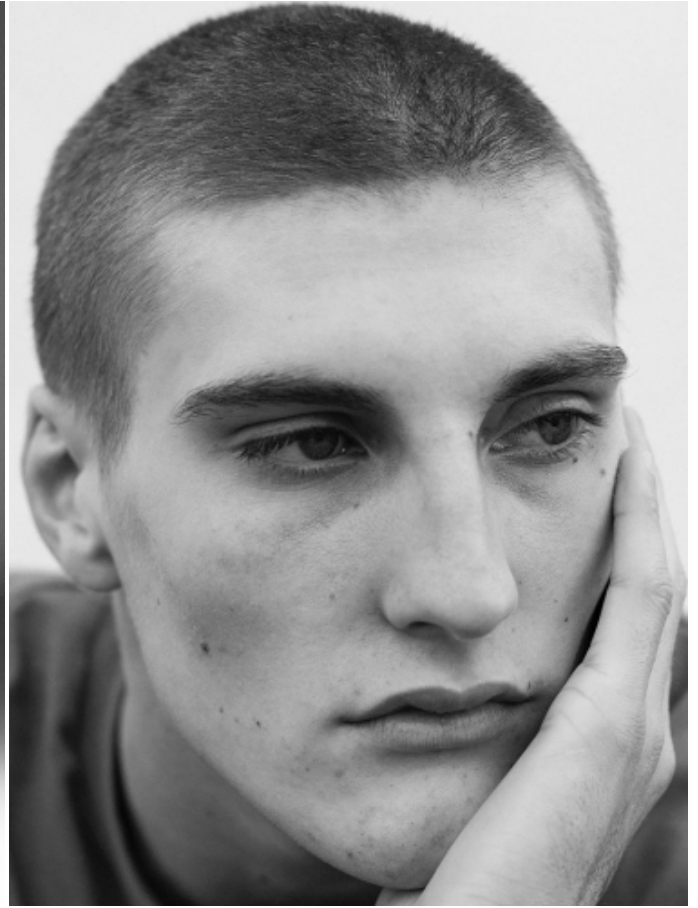

LOUIS STEELE

HEIGHT: 6'1" / 186 CM CHEST: 35" / 91 CM WAIST: 30" / 78 CM SHOES: 11 US / 44 EU HAIR: BLOND / RUBIO EYES: BLUE / AZULES

GIVENCHY

LOUIS STEELE

HEIGHT: 6'1" / 186 CM CHEST: 35" / 91 CM WAIST: 30" / 78 CM SHOES: 11 US / 44 EU HAIR: BLOND / RUBIO EYES: BLUE / AZULES

LOUIS STEELE

HEIGHT: 6'1" / 186 CM CHEST: 35" / 91 CM WAIST: 30" / 78 CM SHOES: 11 US / 44 EU HAIR: BLOND / RUBIO EYES: BLUE / AZULES

LOUIS STEELE

HEIGHT: 6'1" / 186 CM CHEST: 35" / 91 CM WAIST: 30" / 78 CM SHOES: 11 US / 44 EU HAIR: BLOND / RUBIO EYES: BLUE / AZULES