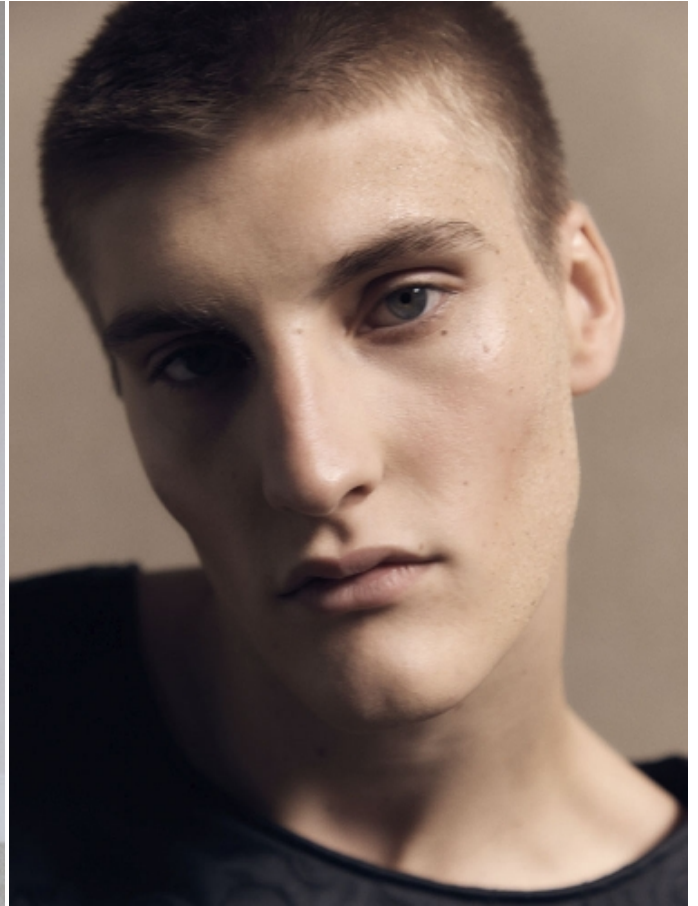

LOUIS STEELE

HEIGHT: 6'1" / 186 CM CHEST: 35" / 91 CM WAIST: 30" / 78 CM SHOES: 11 US / 44 EU HAIR: BLOND / RUBIO EYES: BLUE / AZULES

GIVENCHY

LOUIS STEELE

HEIGHT: 6'1" / 186 CM CHEST: 35" / 91 CM WAIST: 30" / 78 CM SHOES: 11 US / 44 EU HAIR: BLOND / RUBIO EYES: BLUE / AZULES

LOUIS STEELE

HEIGHT: 6'1" / 186 CM CHEST: 35" / 91 CM WAIST: 30" / 78 CM SHOES: 11 US / 44 EU HAIR: BLOND / RUBIO EYES: BLUE / AZULES

LOUIS STEELE

HEIGHT: 6'1" / 186 CM CHEST: 35" / 91 CM WAIST: 30" / 78 CM SHOES: 11 US / 44 EU HAIR: BLOND / RUBIO EYES: BLUE / AZULES