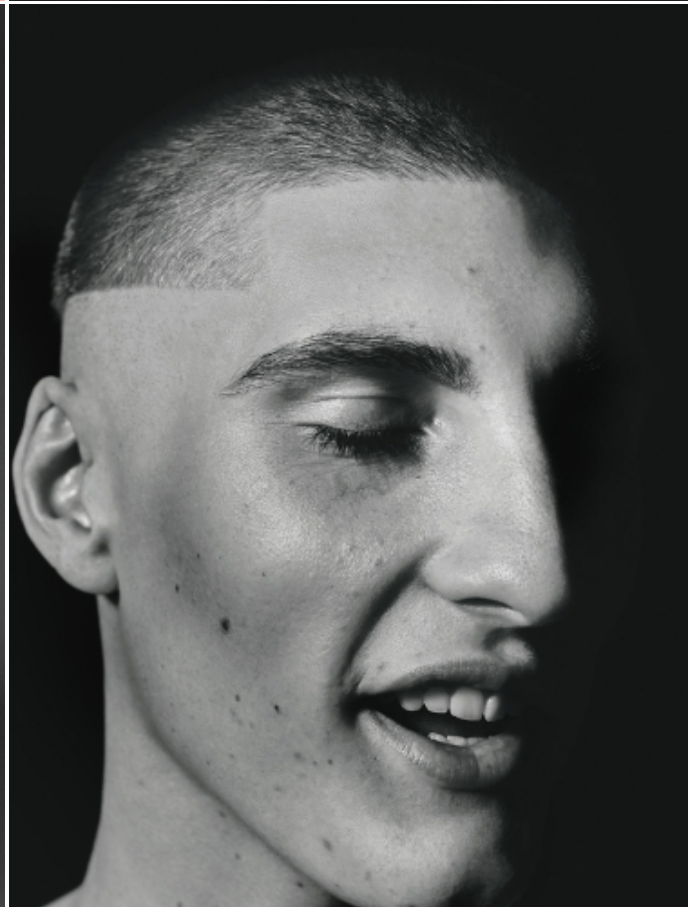

LOUIS STEELE

HEIGHT: 6'1" / 186 CM CHEST: 35" / 91 CM WAIST: 30" / 78 CM SHOES: 11 US / 44 EU HAIR: BLOND / RUBIO EYES: BLUE / AZULES

GIVENCHY

LOUIS STEELE

HEIGHT: 6'1" / 186 CM CHEST: 35" / 91 CM WAIST: 30" / 78 CM SHOES: 11 US / 44 EU HAIR: BLOND / RUBIO EYES: BLUE / AZULES

LOUIS STEELE

HEIGHT: 6'1" / 186 CM CHEST: 35" / 91 CM WAIST: 30" / 78 CM SHOES: 11 US / 44 EU HAIR: BLOND / RUBIO EYES: BLUE / AZULES

LOUIS STEELE

HEIGHT: 6'1" / 186 CM CHEST: 35" / 91 CM WAIST: 30" / 78 CM SHOES: 11 US / 44 EU HAIR: BLOND / RUBIO EYES: BLUE / AZULES