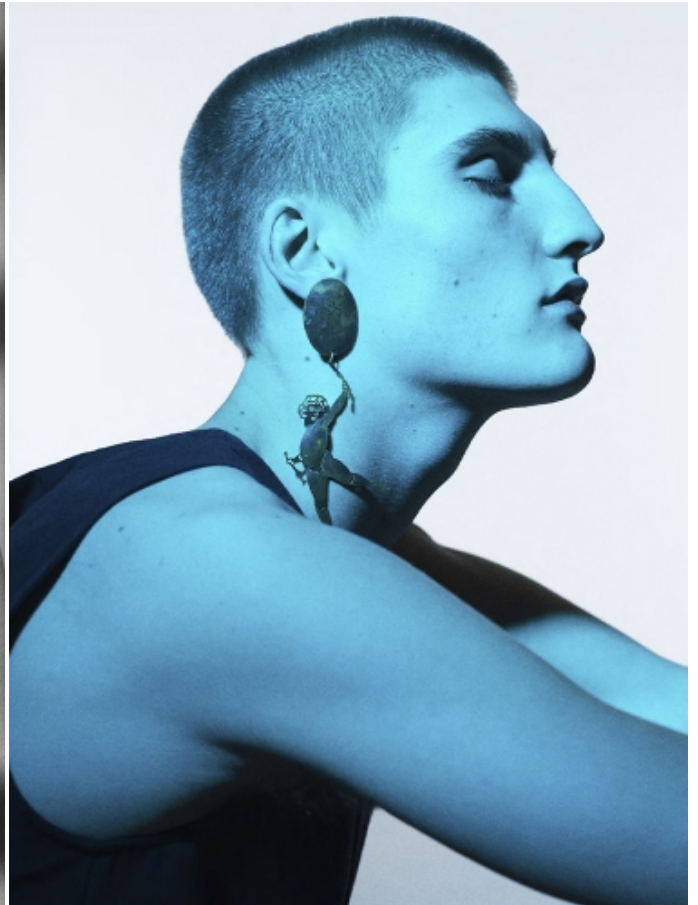

LOUIS STEELE

HEIGHT: 6'1" / 186 CM CHEST: 35" / 91 CM WAIST: 30" / 78 CM SHOES: 11 US / 44 EU HAIR: BLOND / RUBIO EYES: BLUE / AZULES

GIVENCHY

LOUIS STEELE

HEIGHT: 6'1" / 186 CM CHEST: 35" / 91 CM WAIST: 30" / 78 CM SHOES: 11 US / 44 EU HAIR: BLOND / RUBIO EYES: BLUE / AZULES

LOUIS STEELE

HEIGHT: 6'1" / 186 CM CHEST: 35" / 91 CM WAIST: 30" / 78 CM SHOES: 11 US / 44 EU HAIR: BLOND / RUBIO EYES: BLUE / AZULES

LOUIS STEELE

HEIGHT: 6'1" / 186 CM CHEST: 35" / 91 CM WAIST: 30" / 78 CM SHOES: 11 US / 44 EU HAIR: BLOND / RUBIO EYES: BLUE / AZULES