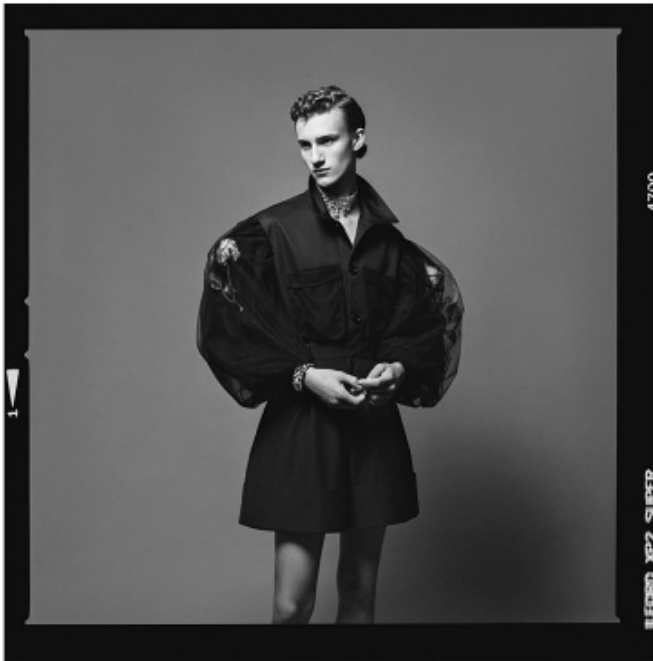

FINLAY ROBINSON

HEIGHT: 6'2" / 188 CM   CHEST: 33" / 84 CM   WAIST: 26" / 67 CM   HIPS: 35" / 89 CM   SHOES: 13 US / 46 EU   HAIR: LIGHT BROWN / CASTAÑO CLARO   EYES: GREEN / VERDES

L o v e r

Photography + Fashion
Davey Sutton