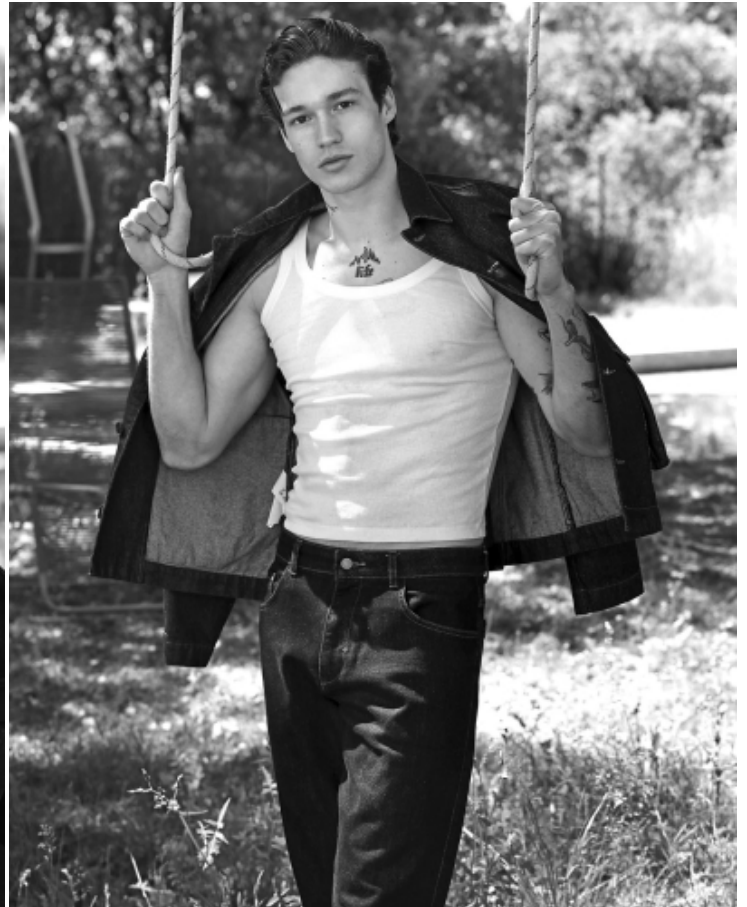

DAVID LAPORTE

HEIGHT: 6'1" / 185 CM CHEST: 38" / 99 CM WAIST: 29" / 75 CM HIPS: 36" / 92 CM SHOES: 11 US / 44 EU HAIR: BROWN / CASTAÑO EYES: LIGHT BROWN / CASTAÑO CLARO

DAVID LAPORTE

HEIGHT: 6'1" / 185 CM CHEST: 38" / 99 CM WAIST: 29" / 75 CM HIPS: 36" / 92 CM SHOES: 11 US / 44 EU HAIR: BROWN / CASTAÑO EYES: LIGHT BROWN / CASTAÑO CLAVO

DAVID LAPORTE

HEIGHT: 6'1" / 185 CM CHEST: 38" / 99 CM WAIST: 29" / 75 CM HIPS: 36" / 92 CM SHOES: 11 US / 44 EU HAIR: BROWN / CASTAÑO EYES: LIGHT BROWN / CASTAÑO CLARO

DAVID LAPORTE

HEIGHT: 6'1" / 185 CM CHEST: 38" / 99 CM WAIST: 29" / 75 CM HIPS: 36" / 92 CM SHOES: 11 US / 44 EU HAIR: BROWN / CASTAÑO EYES: LIGHT BROWN / CASTAÑO CLARO

DAVID LAPORTE

HEIGHT: 6'1" / 185 CM CHEST: 38" / 99 CM WAIST: 29" / 75 CM HIPS: 36" / 92 CM SHOES: 11 US / 44 EU HAIR: BROWN / CASTAÑO EYES: LIGHT BROWN / CASTAÑO CLARO