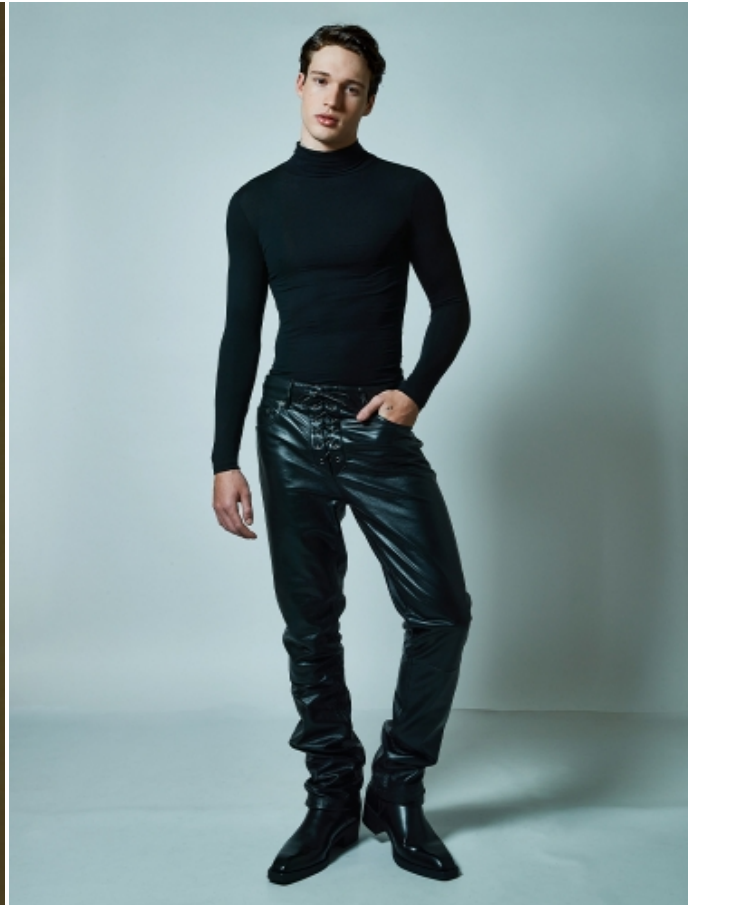

DAVID LAPORTE

HEIGHT: 6'1" / 185 CM   CHEST: 38" / 99 CM   WAIST: 29" / 75 CM   HIPS: 36" / 92 CM   SHOES: 11 US / 44 EU   HAIR: BROWN / CASTAÑO   EYES: LIGHT BROWN / CASTAÑO CLARO