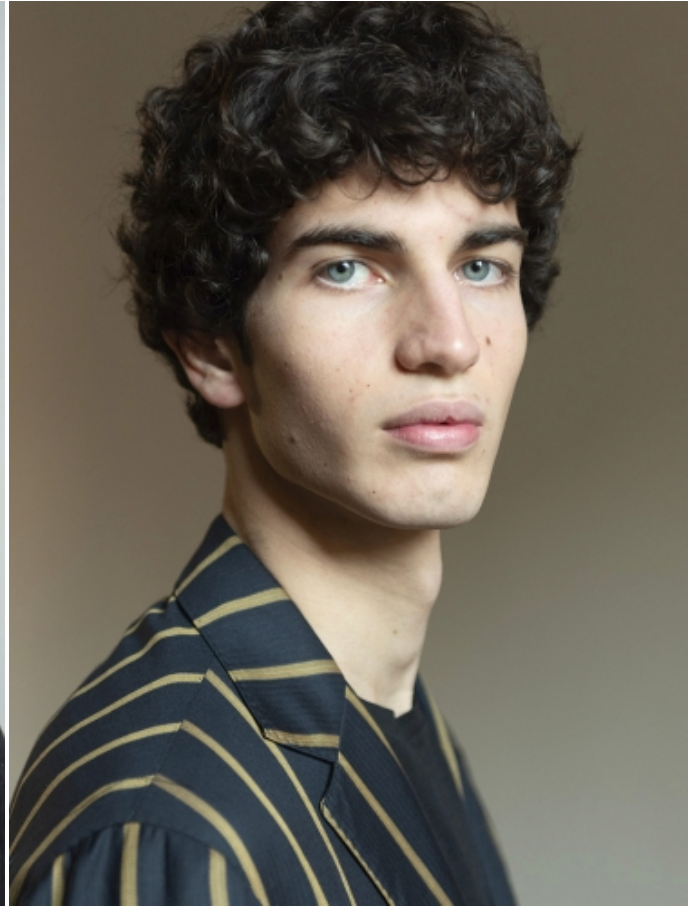

DAVIDE T.

HEIGHT: 6'2" / 189 CM CHEST: 35" / 90 CM WAIST: 28" / 73 CM HIPS: 35" / 91 CM SHOES: 12 US / 45 EU HAIR: BROWN / CASTAÑO EYES: BLUE / AZULES

DAVIDE T.

HEIGHT: 6'2" / 189 CM CHEST: 35" / 90 CM WAIST: 28" / 73 CM HIPS: 35" / 91 CM SHOES: 12 US / 45 EU HAIR: BROWN / CASTAÑO EYES: BLUE / AZULES