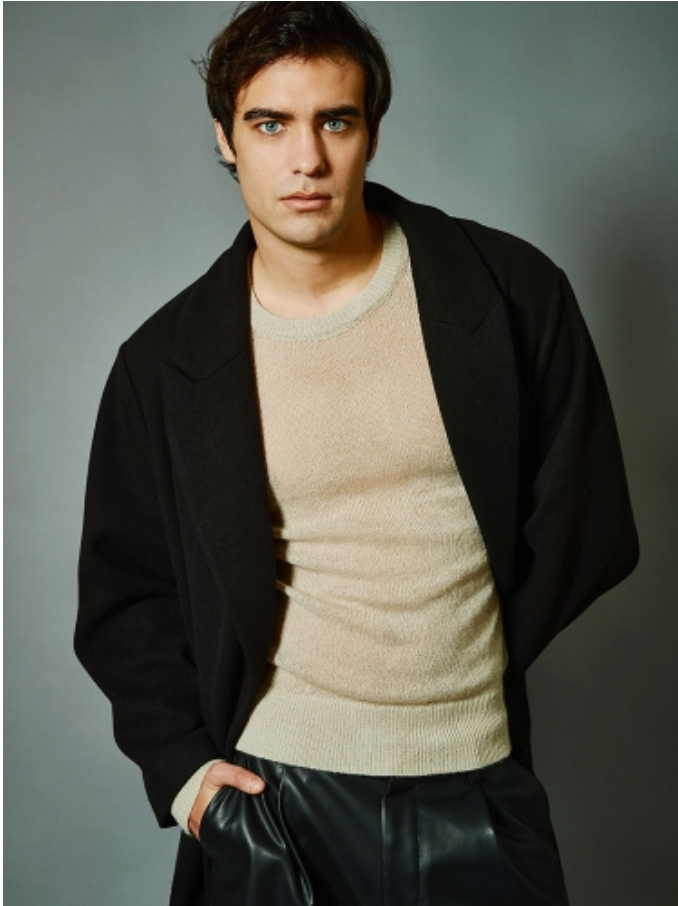

ALEX RECORT

HEIGHT: 6'2" / 187 CM CHEST: 39" / 100 CM WAIST: 31" / 80 CM HIPS: 38" / 98 CM SHOES: 12 US / 45 EU HAIR: BLACK / NEGRO EYES: BLUE / AZULES

ALEX RECORT

HEIGHT: 6'2" / 187 CM CHEST: 39" / 100 CM WAIST: 31" / 80 CM HIPS: 38" / 98 CM SHOES: 12 US / 45 EU HAIR: BLACK / NEGRO EYES: BLUE / AZULES

ALEX RECORT

HEIGHT: 6'2" / 187 CM CHEST: 39" / 100 CM WAIST: 31" / 80 CM HIPS: 38" / 98 CM SHOES: 12 US / 45 EU HAIR: BLACK / NEGRO EYES: BLUE / AZULES