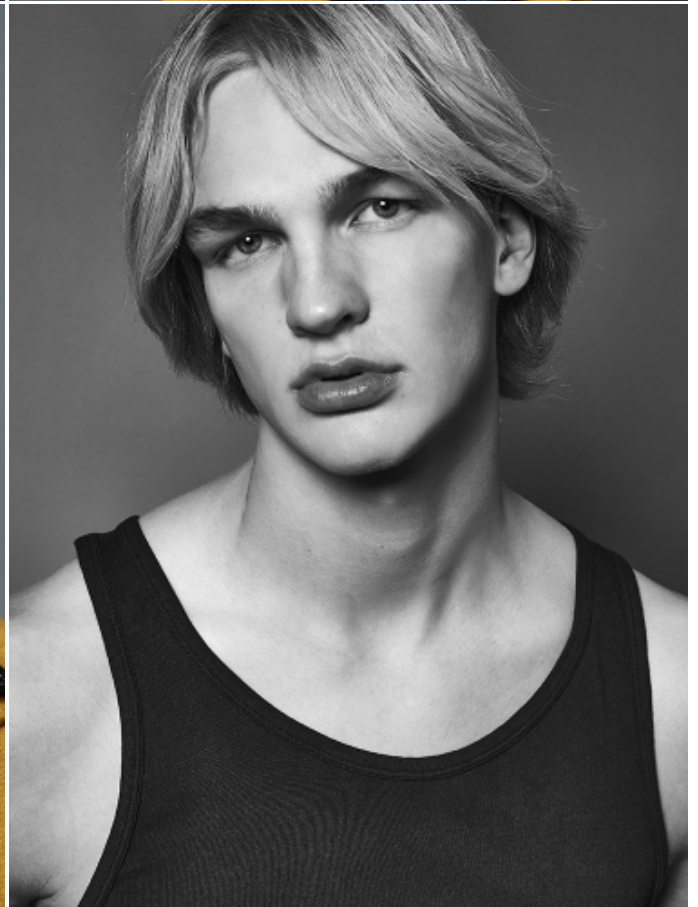

GUIDO LEVERINK

HEIGHT: 6'4" / 192 CM HAIR: BLOND / RUBIO EYES: BLUE / AZULES

GUIDO LEVERINK

HEIGHT: 6'4" / 192 CM HAIR: BLOND / RUBIO EYES: BLUE / AZULES

GUIDO LEVERINK

HEIGHT: 6'4" / 192 CM HAIR: BLOND / RUBIO EYES: BLUE / AZULES

GUIDO LEVERINK

HEIGHT: 6'4" / 192 CM HAIR: BLOND / RUBIO EYES: BLUE / AZULES

GUIDO LEVERINK

HEIGHT: 6'4" / 192 CM HAIR: BLOND / RUBIO EYES: BLUE / AZULES

WWW.SIGHT-MANAGEMENT.COM P° DE GRACIA 37 PH +34 932 722 434