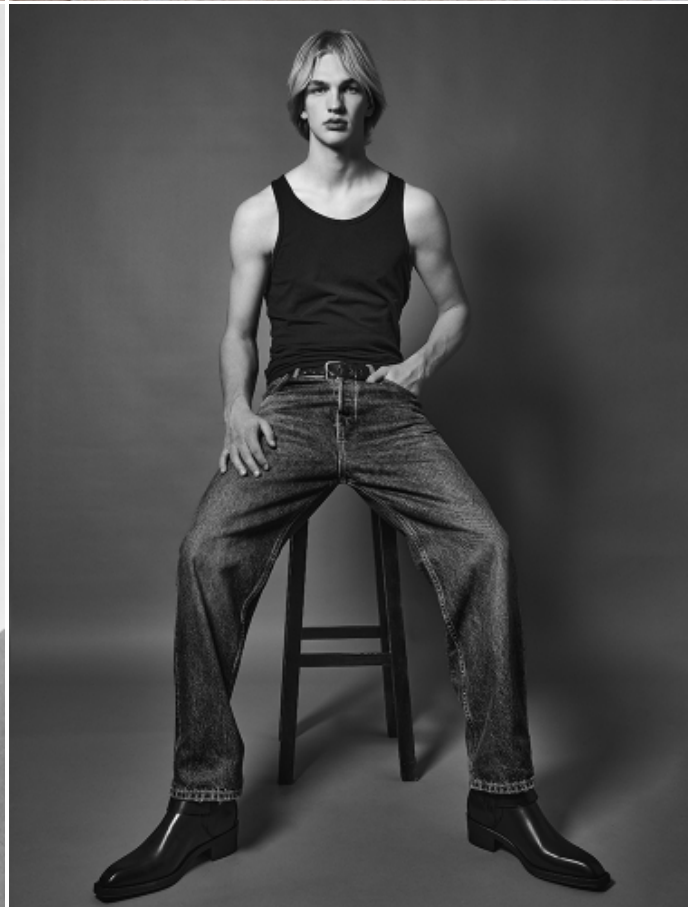

GUIDO LEVERINK

HEIGHT: 6'4" / 192 CM HAIR: BLOND / RUBIO EYES: BLUE / AZULES

GUIDO LEVERINK

HEIGHT: 6'4" / 192 CM HAIR: BLOND / RUBIO EYES: BLUE / AZULES

GUIDO LEVERINK

HEIGHT: 6'4" / 192 CM HAIR: BLOND / RUBIO EYES: BLUE / AZULES

GUIDO LEVERINK

HEIGHT: 6'4" / 192 CM HAIR: BLOND / RUBIO EYES: BLUE / AZULES

GUIDO LEVERINK

HEIGHT: 6'4" / 192 CM HAIR: BLOND / RUBIO EYES: BLUE / AZULES

WWW.SIGHT-MANAGEMENT.COM P° DE GRACIA 37 PH +34 932 722 434