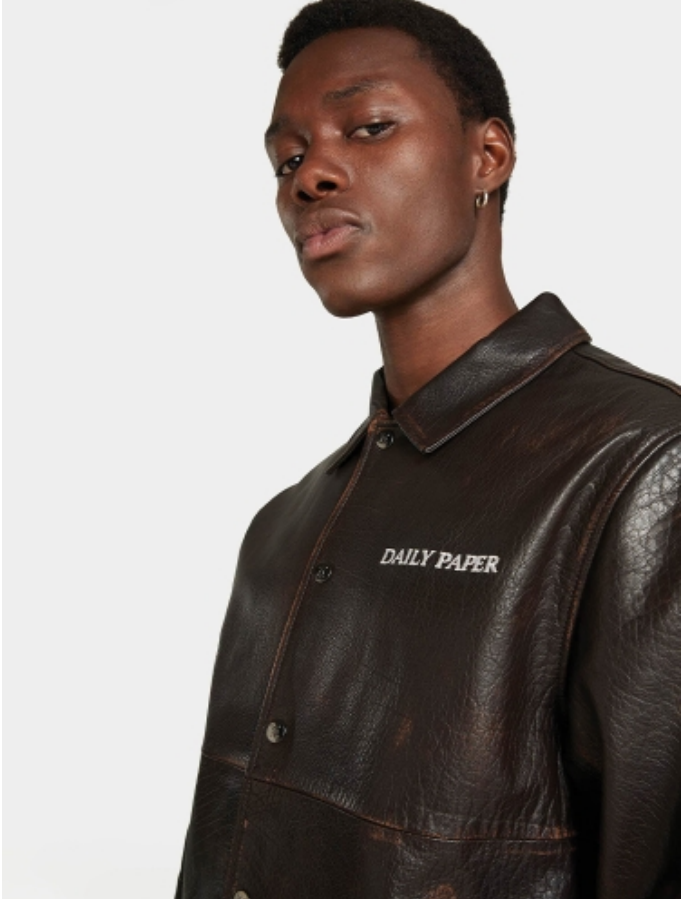

EMERSON PEREIRA

HEIGHT: 6' 2" / 189 CM   CHEST: 38" / 97 CM   WAIST: 30" / 78 CM   HIPS: 38" / 98 CM   SHOES: 12 US / 45 EU   HAIR: BLACK / NEGRO   EYES: BROWN / MARRONES