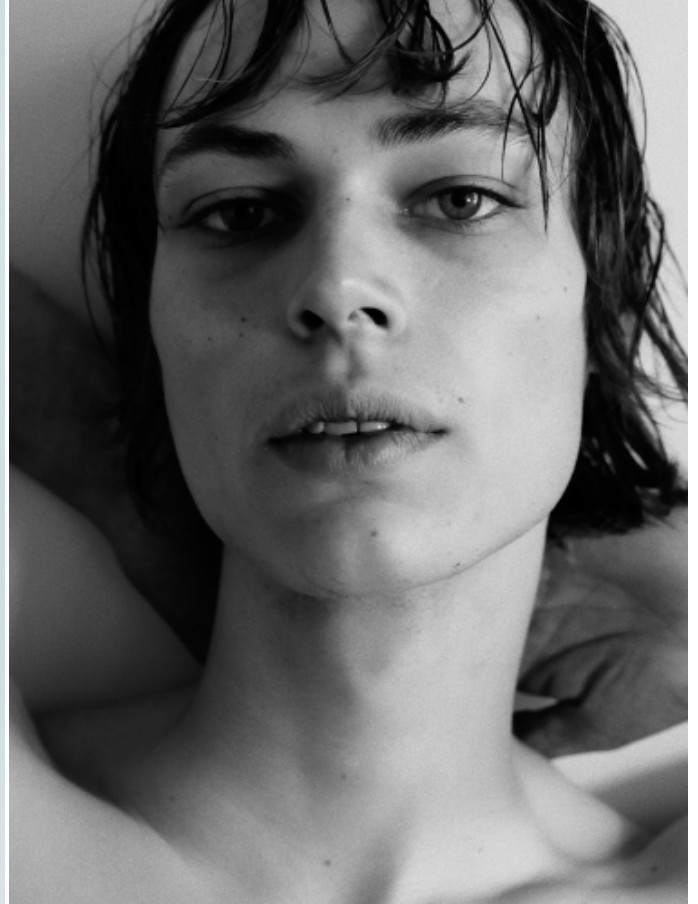

FLORIAN KELLER

HEIGHT: 6'2" / 187 CM CHEST: 35" / 89 CM WAIST: 27" / 70 CM HIPS: 35" / 91 CM SHOES: 9 US / 42 EU HAIR: BROWN / CASTAÑO EYES: BLUE / AZULES

FLORIAN KELLER

HEIGHT: 6'2" / 187 CM CHEST: 35" / 89 CM WAIST: 27" / 70 CM HIPS: 35" / 91 CM SHOES: 9 US / 42 EU HAIR: BROWN / CASTAÑO EYES: BLUE / AZULES

FLORIAN KELLER

HEIGHT: 6'2" / 187 CM CHEST: 35" / 89 CM WAIST: 27" / 70 CM HIPS: 35" / 91 CM SHOES: 9 US / 42 EU HAIR: BROWN / CASTAÑO EYES: BLUE / AZULES

WWW.SIGHT-MANAGEMENT.COM P° DE GRACIA 37 PH +34 932 722 434