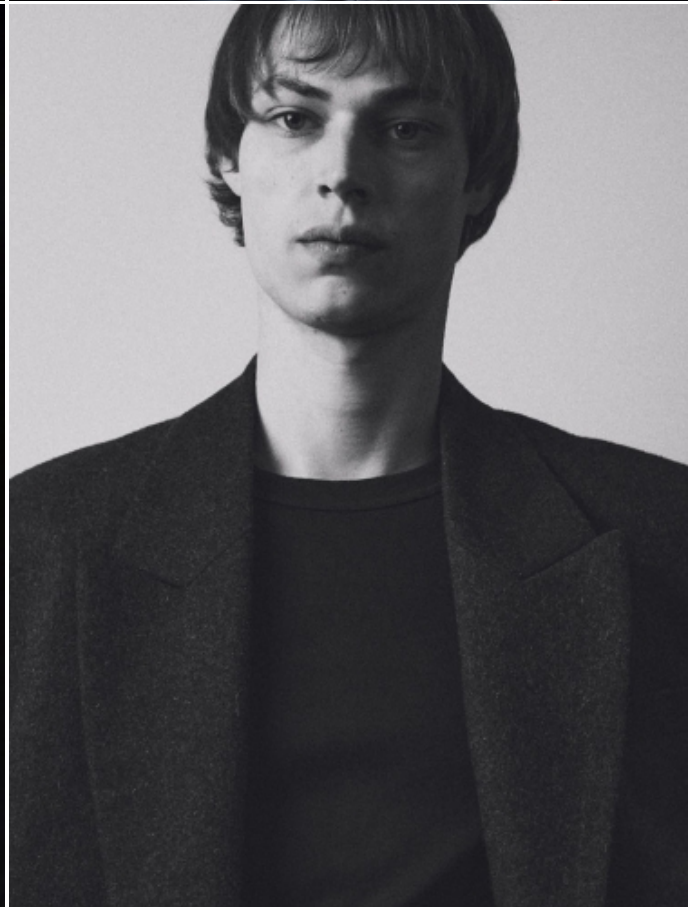

FLORIAN KELLER

HEIGHT: 6'2" / 187 CM CHEST: 35" / 89 CM WAIST: 27" / 70 CM HIPS: 35" / 91 CM SHOES: 9 US / 42 EU HAIR: BROWN / CASTAÑO EYES: BLUE / AZULES

FLORIAN KELLER

HEIGHT: 6'2" / 187 CM CHEST: 35" / 89 CM WAIST: 27" / 70 CM HIPS: 35" / 91 CM SHOES: 9 US / 42 EU HAIR: BROWN / CASTAÑO EYES: BLUE / AZULES

FLORIAN KELLER

HEIGHT: 6'2" / 187 CM CHEST: 35" / 89 CM WAIST: 27" / 70 CM HIPS: 35" / 91 CM SHOES: 9 US / 42 EU HAIR: BROWN / CASTAÑO EYES: BLUE / AZULES

WWW.SIGHT-MANAGEMENT.COM P° DE GRACIA 37 PH +34 932 722 434