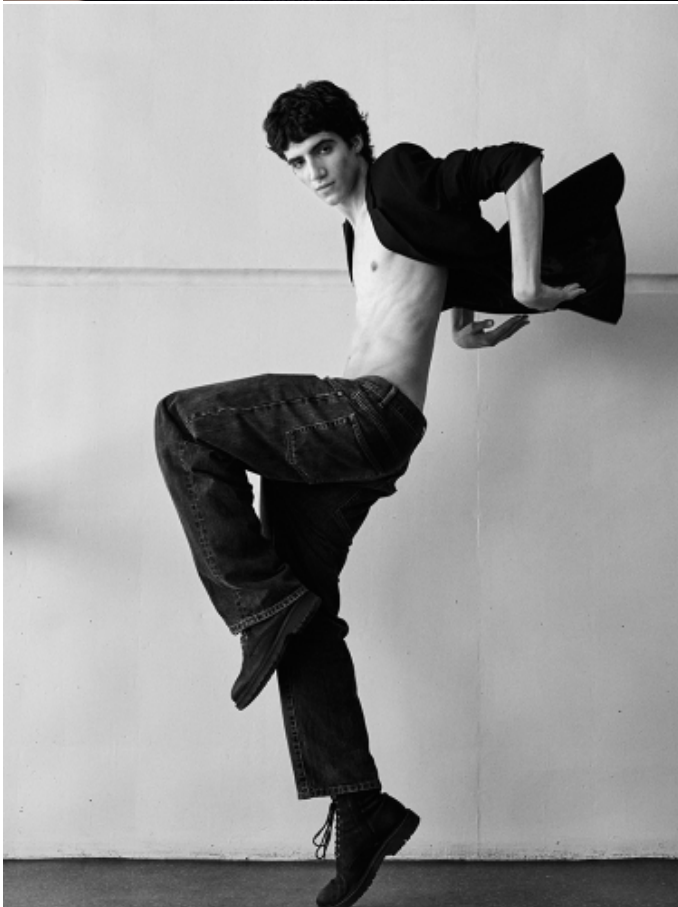

MIGUEL BERNAL

HEIGHT: 6'0" / 183 CM CHEST: 34" / 87 CM WAIST: 26" / 68 CM HIPS: 35" / 90 CM SHOES: 9 US / 42 EU HAIR: CHESTNUT / CASTAÑO EYES: BROWN / MARRONES

MIGUEL BERNAL

HEIGHT: 6'0" / 183 CM CHEST: 34" / 87 CM WAIST: 26" / 68 CM HIPS: 35" / 90 CM SHOES: 9 US / 42 EU HAIR: CHESTNUT / CASTAÑO EYES: BROWN / MARRONES

MIGUEL BERNAL

HEIGHT: 6'0" / 183 CM CHEST: 34" / 87 CM WAIST: 26" / 68 CM HIPS: 35" / 90 CM SHOES: 9 US / 42 EU HAIR: CHESTNUT / CASTAÑO EYES: BROWN / MARRONES