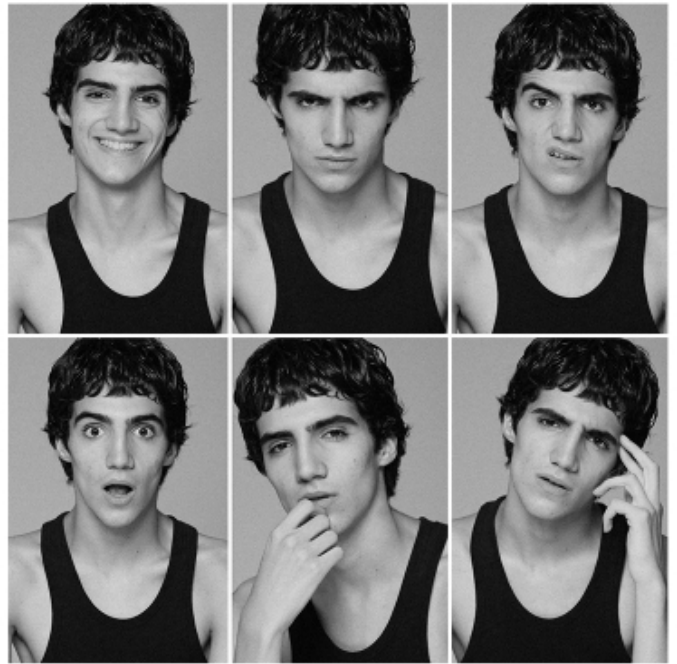

MIGUEL BERNAL

HEIGHT: 6'0" / 183 CM CHEST: 34" / 87 CM WAIST: 26" / 68 CM HIPS: 35" / 90 CM SHOES: 9 US / 42 EU HAIR: CHESTNUT / CASTAÑO EYES: BROWN / MARRONES

MIGUEL BERNAL

HEIGHT: 6'0" / 183 CM CHEST: 34" / 87 CM WAIST: 26" / 68 CM HIPS: 35" / 90 CM SHOES: 9 US / 42 EU HAIR: CHESTNUT / CASTAÑO EYES: BROWN / MARRONES

MIGUEL BERNAL

HEIGHT: 6'0" / 183 CM CHEST: 34" / 87 CM WAIST: 26" / 68 CM HIPS: 35" / 90 CM SHOES: 9 US / 42 EU HAIR: CHESTNUT / CASTAÑO EYES: BROWN / MARRONES