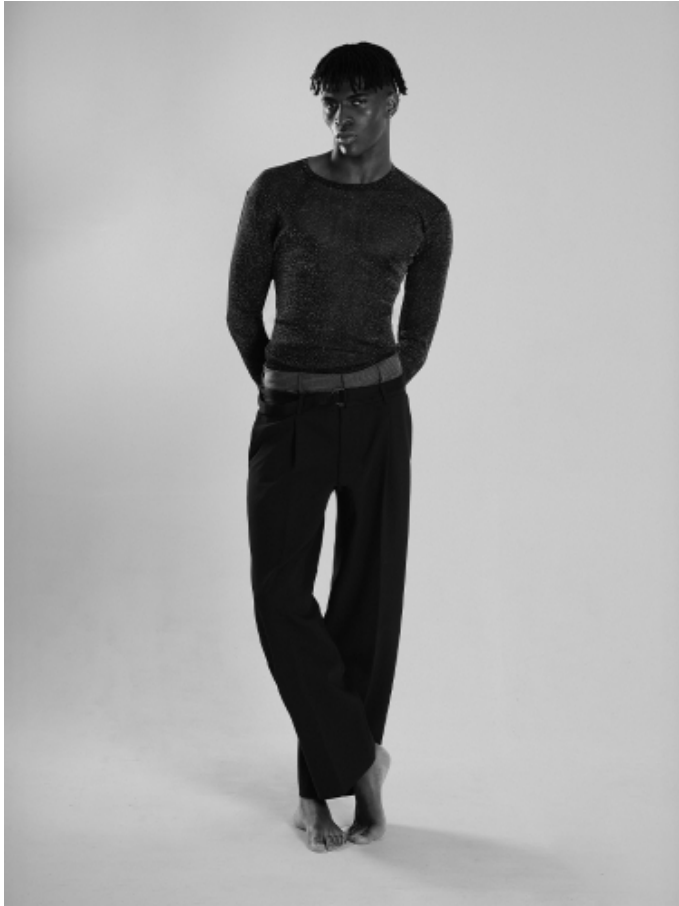

JUAN ESTEBAN

HEIGHT: 6'3" / 190 CM CHEST: 36" / 93 CM WAIST: 27" / 71 CM HIPS: 35" / 90 CM HAIR: BLACK / NEGRO EYES: BROWN / MARRONES

JUAN ESTEBAN

HEIGHT: 6'3" / 190 CM CHEST: 36" / 93 CM WAIST: 27" / 71 CM HIPS: 35" / 90 CM HAIR: BLACK / NEGRO EYES: BROWN / MARRONES

JUAN ESTEBAN

HEIGHT: 6' 3" / 190 CM CHEST: 36" / 93 CM WAIST: 27" / 71 CM HIPS: 35" / 90 CM HAIR: BLACK / NEGRO EYES: BROWN / MARRONES

JUAN ESTEBAN

HEIGHT: 6'3" / 190 CM CHEST: 36" / 93 CM WAIST: 27" / 71 CM HIPS: 35" / 90 CM HAIR: BLACK / NEGRO EYES: BROWN / MARRONES