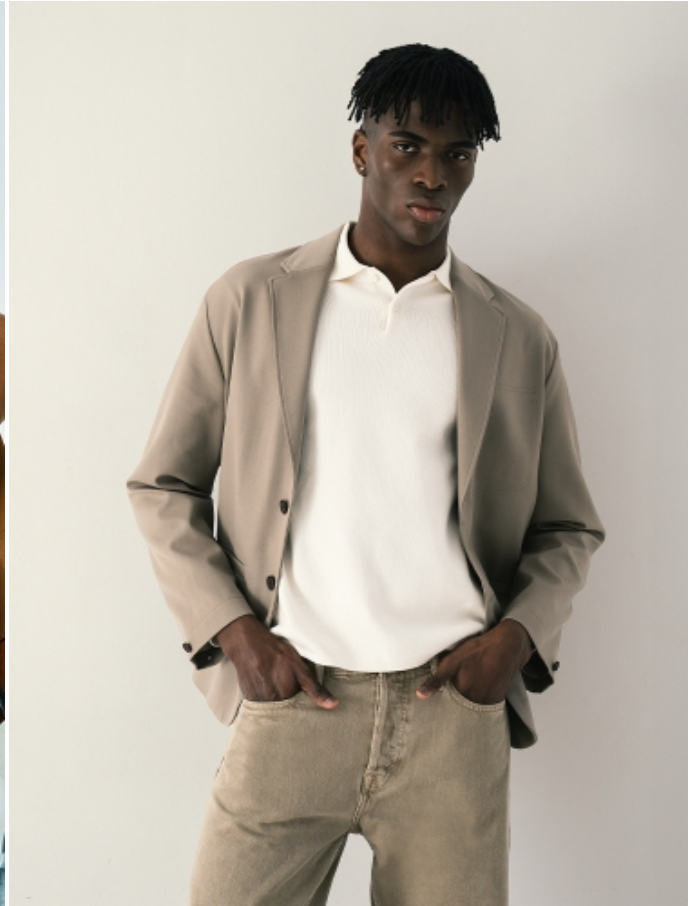

JUAN ESTEBAN

HEIGHT: 6'3" / 190 CM   CHEST: 36" / 93 CM   WAIST: 27" / 71 CM   HIPS: 35" / 90 CM   HAIR: BLACK / NEGRO   EYES: BROWN / MARRONES