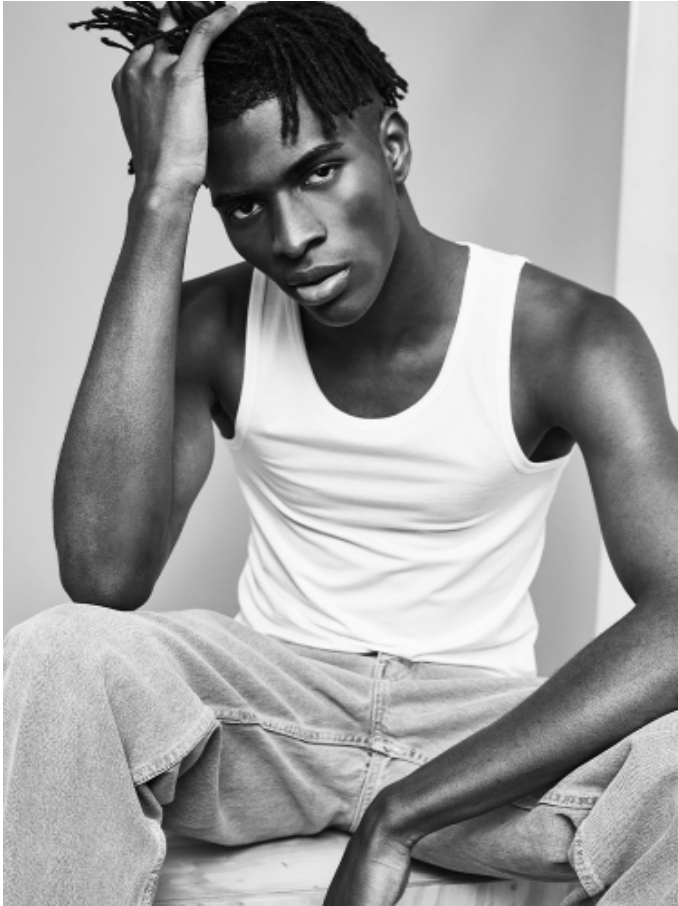

JUAN ESTEBAN

HEIGHT: 6'3" / 190 CM CHEST: 36" / 93 CM WAIST: 27" / 71 CM HIPS: 35" / 90 CM HAIR: BLACK / NEGRO EYES: BROWN / MARRONES

JUAN ESTEBAN

HEIGHT: 6'3" / 190 CM CHEST: 36" / 93 CM WAIST: 27" / 71 CM HIPS: 35" / 90 CM HAIR: BLACK / NEGRO EYES: BROWN / MARRONES

JUAN ESTEBAN

HEIGHT: 6' 3" / 190 CM CHEST: 36" / 93 CM WAIST: 27" / 71 CM HIPS: 35" / 90 CM HAIR: BLACK / NEGRO EYES: BROWN / MARRONES

JUAN ESTEBAN

HEIGHT: 6'3" / 190 CM CHEST: 36" / 93 CM WAIST: 27" / 71 CM HIPS: 35" / 90 CM HAIR: BLACK / NEGRO EYES: BROWN / MARRONES

JUAN ESTEBAN

HEIGHT: 6'3" / 190 CM CHEST: 36" / 93 CM WAIST: 27" / 71 CM HIPS: 35" / 90 CM HAIR: BLACK / NEGRO EYES: BROWN / MARRONES

JUAN ESTEBAN

HEIGHT: 6' 3" / 190 CM CHEST: 36" / 93 CM WAIST: 27" / 71 CM HIPS: 35" / 90 CM HAIR: BLACK / NEGRO EYES: BROWN / MARRONES