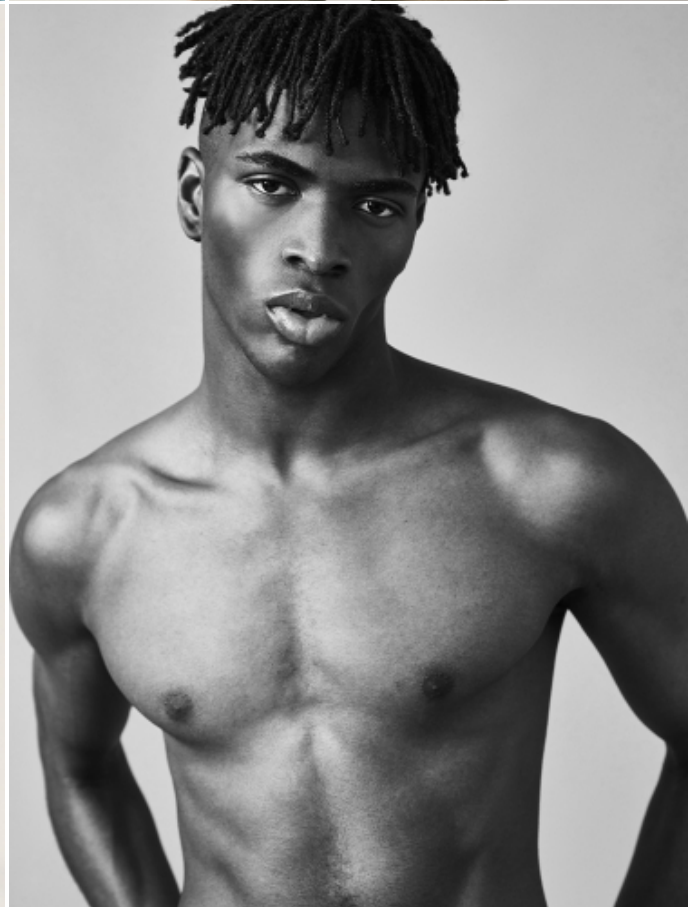

JUAN ESTEBAN

HEIGHT: 6'3" / 190 CM CHEST: 36" / 93 CM WAIST: 27" / 71 CM HIPS: 35" / 90 CM HAIR: BLACK / NEGRO EYES: BROWN / MARRONES

JUAN ESTEBAN

HEIGHT: 6'3" / 190 CM CHEST: 36" / 93 CM WAIST: 27" / 71 CM HIPS: 35" / 90 CM HAIR: BLACK / NEGRO EYES: BROWN / MARRONES

JUAN ESTEBAN

HEIGHT: 6' 3" / 190 CM CHEST: 36" / 93 CM WAIST: 27" / 71 CM HIPS: 35" / 90 CM HAIR: BLACK / NEGRO EYES: BROWN / MARRONES

JUAN ESTEBAN

HEIGHT: 6'3" / 190 CM CHEST: 36" / 93 CM WAIST: 27" / 71 CM HIPS: 35" / 90 CM HAIR: BLACK / NEGRO EYES: BROWN / MARRONES

JUAN ESTEBAN

HEIGHT: 6'3" / 190 CM CHEST: 36" / 93 CM WAIST: 27" / 71 CM HIPS: 35" / 90 CM HAIR: BLACK / NEGRO EYES: BROWN / MARRONES

JUAN ESTEBAN

HEIGHT: 6' 3" / 190 CM CHEST: 36" / 93 CM WAIST: 27" / 71 CM HIPS: 35" / 90 CM HAIR: BLACK / NEGRO EYES: BROWN / MARRONES