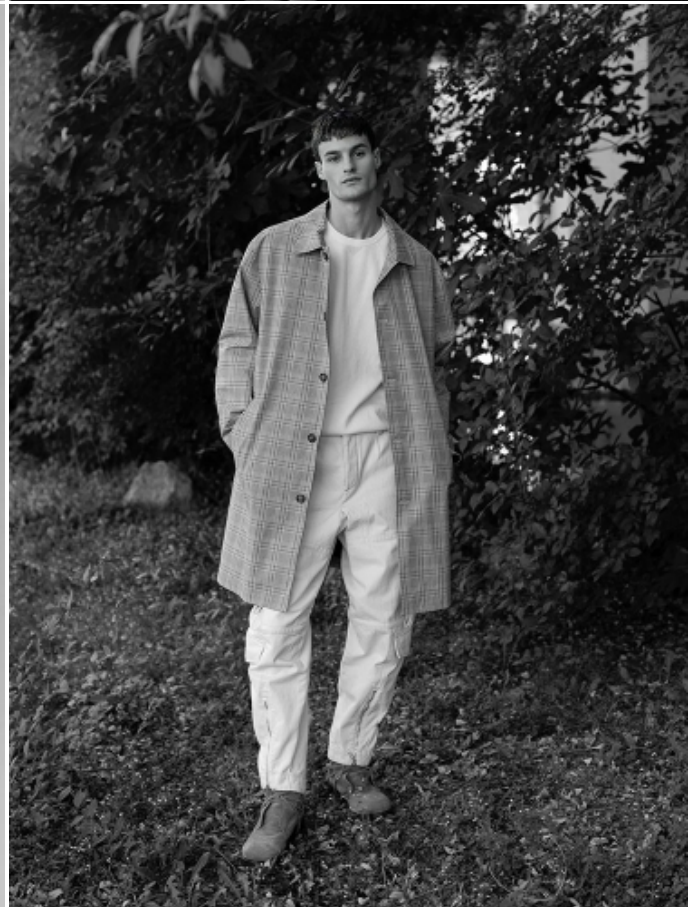

ALESSANDRO P.

HEIGHT: 6'2" / 189 CM CHEST: 36" / 93 CM WAIST: 29" / 75 CM HIPS: 37" / 96 CM SHOES: 10 US / 43 EU HAIR: BROWN / CASTAÑO EYES: BROWN / MARRONES

ALESSANDRO P.

HEIGHT: 6'2" / 189 CM CHEST: 36" / 93 CM WAIST: 29" / 75 CM HIPS: 37" / 96 CM SHOES: 10 US / 43 EU HAIR: BROWN / CASTAÑO EYES: BROWN / MARRONES

ALESSANDRO P.

HEIGHT: 6'2" / 189 CM CHEST: 36" / 93 CM WAIST: 29" / 75 CM HIPS: 37" / 96 CM SHOES: 10 US / 43 EU HAIR: BROWN / CASTAÑO EYES: BROWN / MARRONES

WWW.SIGHT-MANAGEMENT.COM P° DE GRACIA 37 PH +34 932 722 434