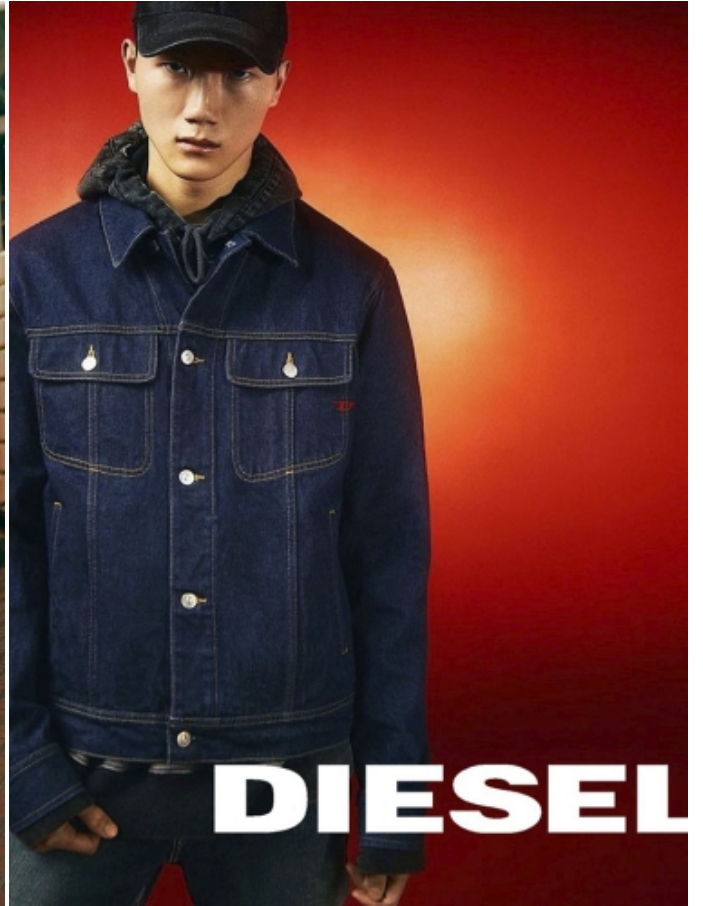

RYAN PARK

HEIGHT: 6'1" / 186 CM   CHEST: 36" / 92 CM   WAIST: 28" / 73 CM   HIPS: 35" / 90 CM   SHOES: 9 US / 42 EU   HAIR: BLACK / NEGRO   EYES: BROWN / MARRONES