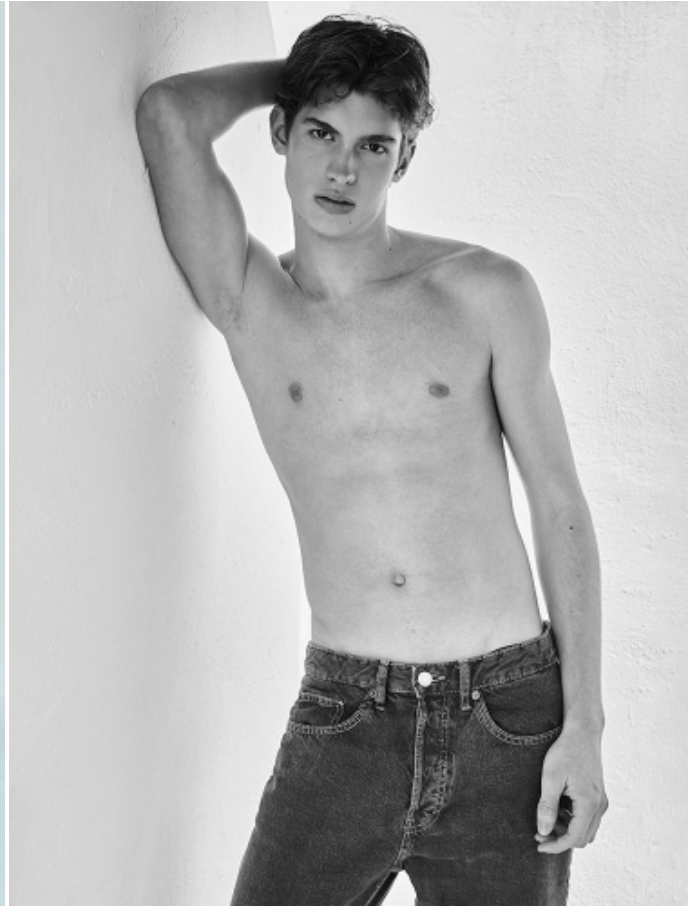

# GUILLERMO SAEZ

HEIGHT: 6' 0" / 184 CM   CHEST: 36" / 93 CM   WAIST: 31" / 80 CM   HIPS: 36" / 93 CM   SHOES: 12 US / 45 EU   HAIR: BLOND / RUBIO   EYES: BLACK / NEGROS