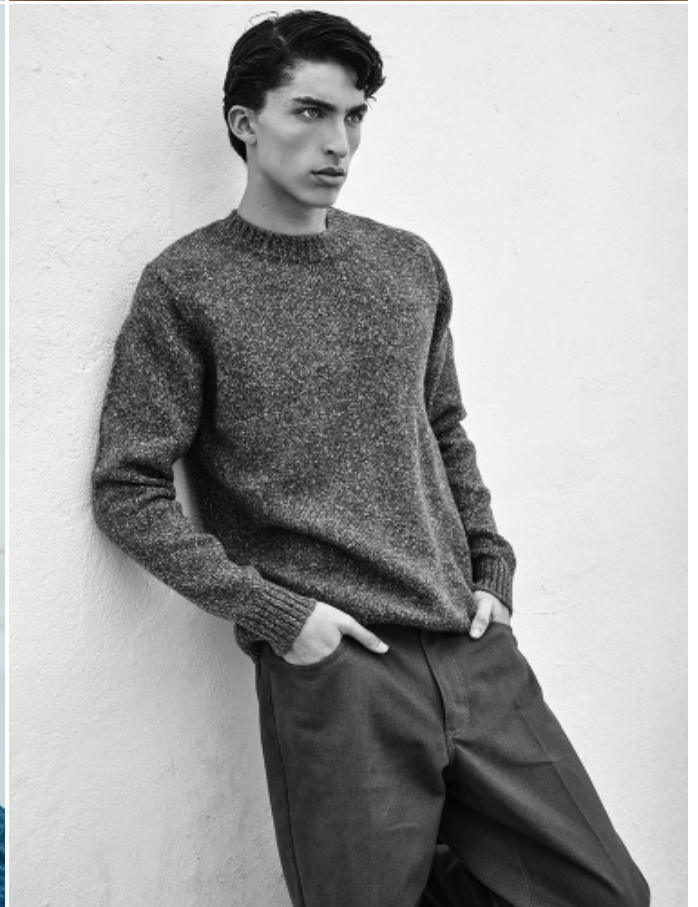

KILIAN MARTÍN

HEIGHT: 6'2" / 188 CM   CHEST: 36" / 93 CM   WAIST: 27" / 70 CM   HIPS: 34" / 88 CM   SHOES: 13 US / 46 EU   HAIR: BROWN / CASTAÑO   EYES: GREEN / VERDES