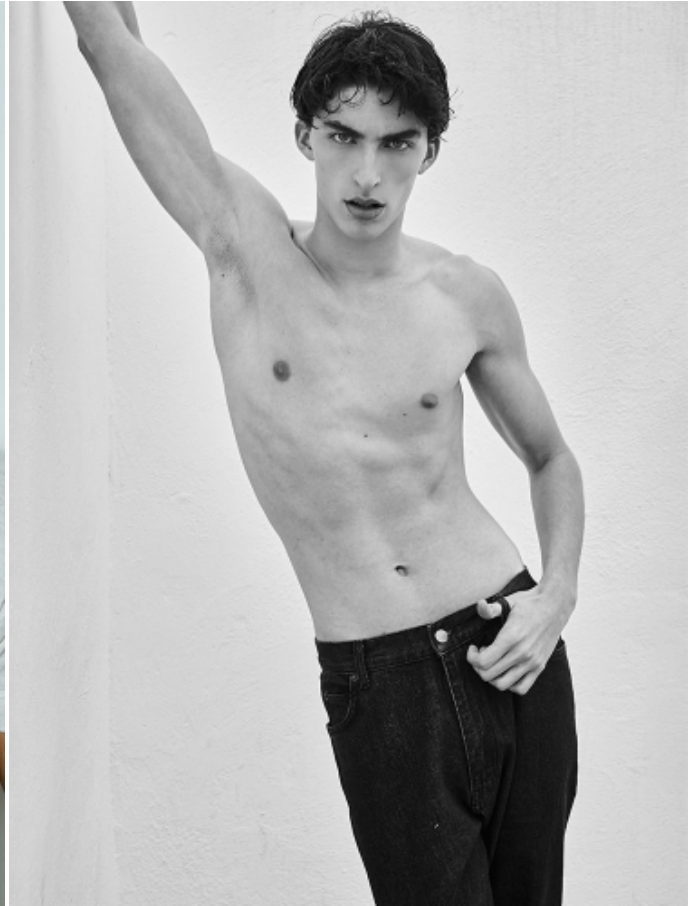

KILIAN MARTÍN

HEIGHT: 6'2" / 188 CM   CHEST: 36" / 93 CM   WAIST: 27" / 70 CM   HIPS: 34" / 88 CM   SHOES: 13 US / 46 EU   HAIR: BROWN / CASTAÑO   EYES: GREEN / VERDES