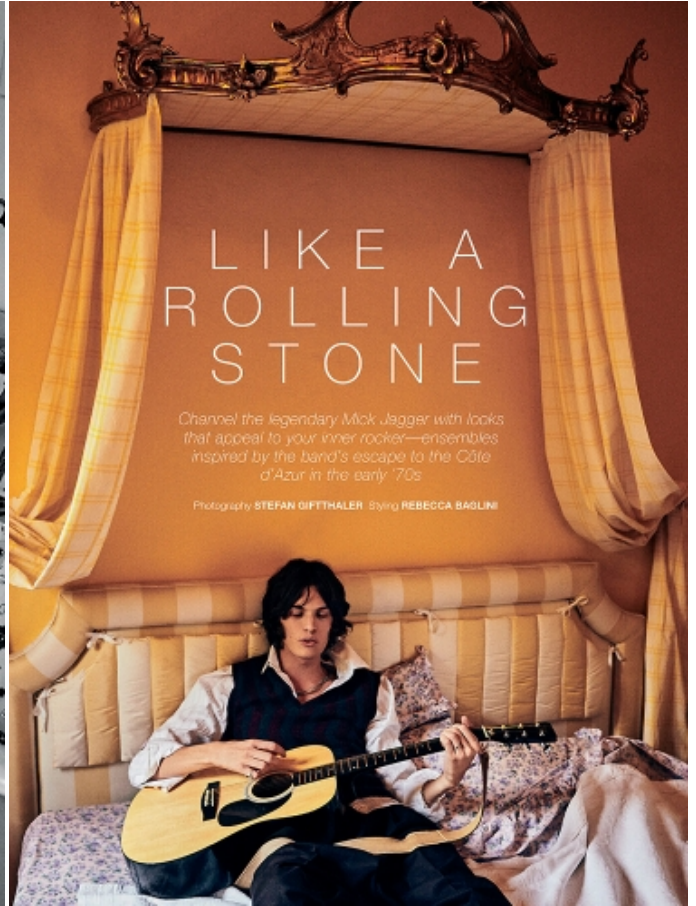

LORENZO SUTTO

HEIGHT: 6' 3" / 191 CM   CHEST: 37" / 94 CM   WAIST: 28" / 73 CM   HIPS: 37" / 94 CM   SHOES: 13 US / 46 EU   HAIR: BROWN / CASTAÑO   EYES: BLUE / AZULES