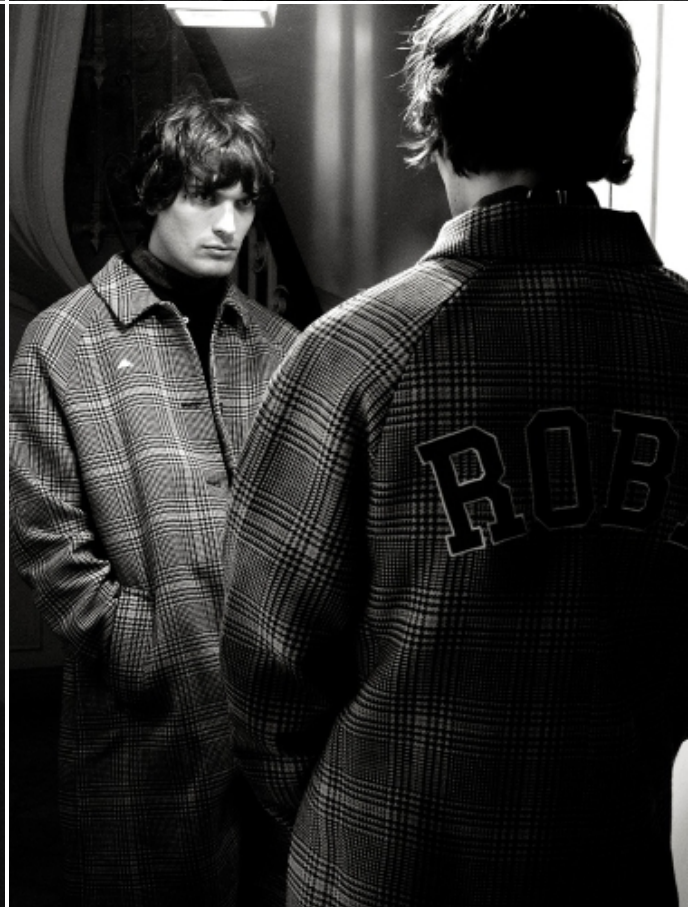

LORENZO SUTTO

HEIGHT: 6'3" / 191 CM   CHEST: 37" / 94 CM   WAIST: 28" / 73 CM   HIPS: 37" / 94 CM   SHOES: 13 US / 46 EU   HAIR: BROWN / CASTAÑO   EYES: BLUE / AZULES