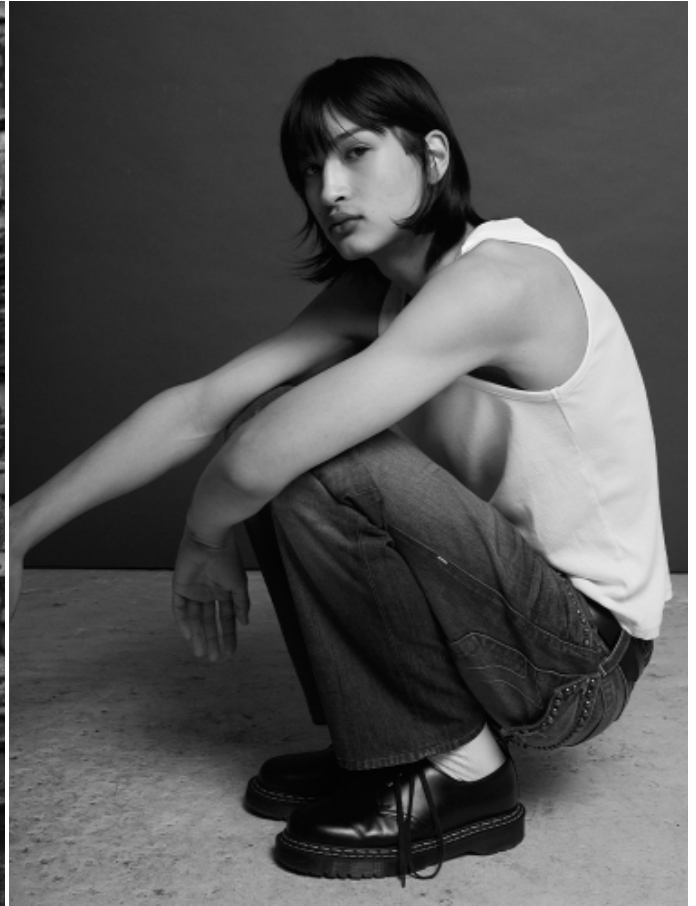

BILLY ASHIDA

HEIGHT: 6'2" / 188 CM CHEST: 36" / 92 CM WAIST: 27" / 69 CM HIPS: 35" / 89 CM SHOES: 12 US / 45 EU HAIR: BLACK / NEGRO EYES: BROWN / MARRONES

BILLY ASHIDA

HEIGHT: 6'2" / 188 CM CHEST: 36" / 92 CM WAIST: 27" / 69 CM HIPS: 35" / 89 CM SHOES: 12 US / 45 EU HAIR: BLACK / NEGRO EYES: BROWN / MARRONES