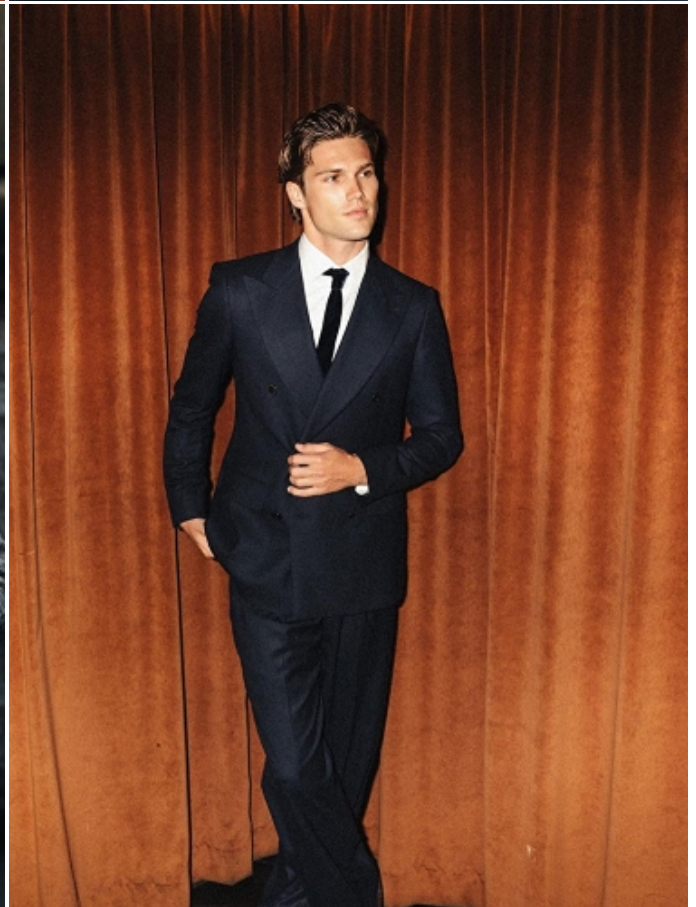

NICK TRUELOVE

HEIGHT: 6'2" / 188 CM   CHEST: 38" / 97 CM   WAIST: 31" / 81 CM   HIPS: 38" / 98 CM   SHOES: 12 US / 45 EU   HAIR: BLOND / RUBIO   EYES: HAZEL / AVELLANA