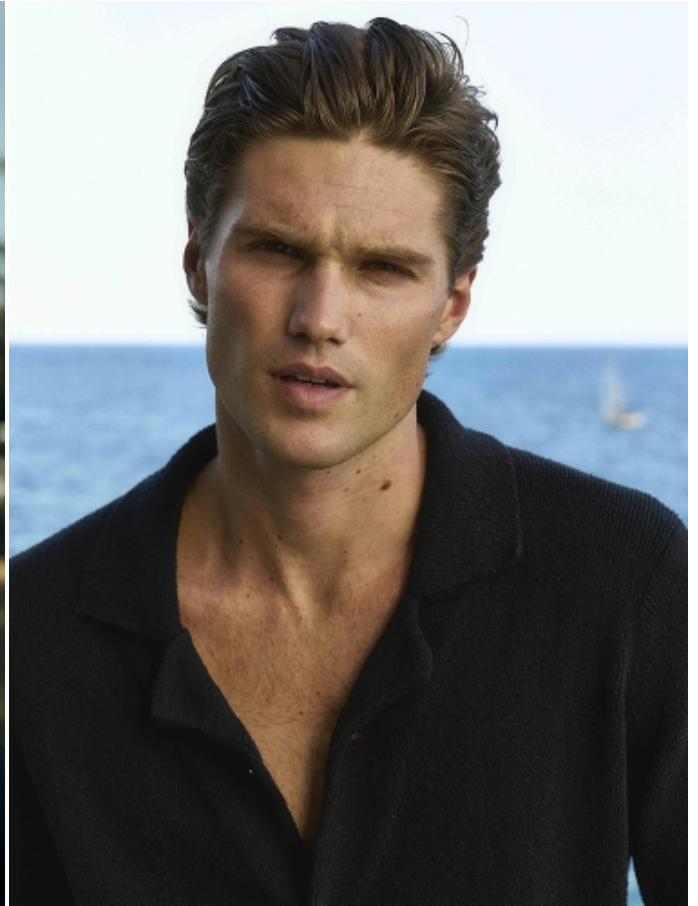

NICK TRUELOVE

HEIGHT: 6'2" / 188 CM   CHEST: 38" / 97 CM   WAIST: 31" / 81 CM   HIPS: 38" / 98 CM   SHOES: 12 US / 45 EU   HAIR: BLOND / RUBIO   EYES: HAZEL / AVELLANA