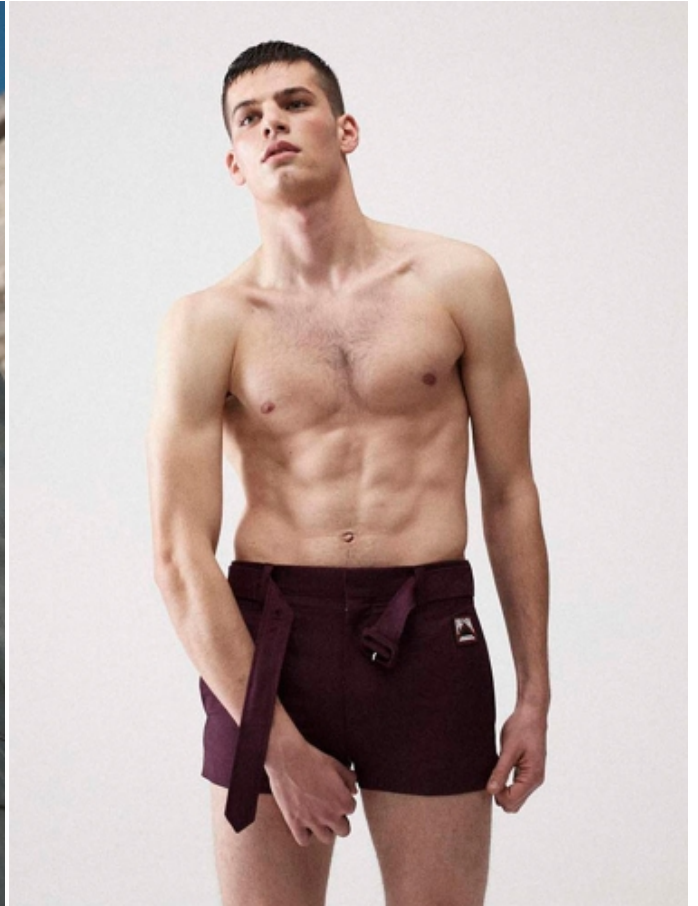

DAVIDE SANTANGELI

HEIGHT: 6'1" / 186 CM CHEST: 38" / 99 CM WAIST: 32" / 82 CM SHOES: 11 US / 44 EU HAIR: BROWN / CASTAÑO EYES: GREEN BLUE / VERDE AZULES

DAVIDE SANT'ANGELI

HEIGHT: 6'1" / 186 CM CHEST: 38" / 99 CM WAIST: 32" / 82 CM SHOES: 11 US / 44 EU HAIR: BROWN / CASTAÑO EYES: GREEN BLUE / VERDE AZULES

DAVIDE SANTANGELI

HEIGHT: 6'1" / 186 CM CHEST: 38" / 99 CM WAIST: 32" / 82 CM SHOES: 11 US / 44 EU HAIR: BROWN / CASTAÑO EYES: GREEN BLUE / VERDE AZULES

DAVIDE SANTANGELI

HEIGHT: 6'1" / 186 CM CHEST: 38" / 99 CM WAIST: 32" / 82 CM SHOES: 11 US / 44 EU HAIR: BROWN / CASTAÑO EYES: GREEN BLUE / VERDE AZULES