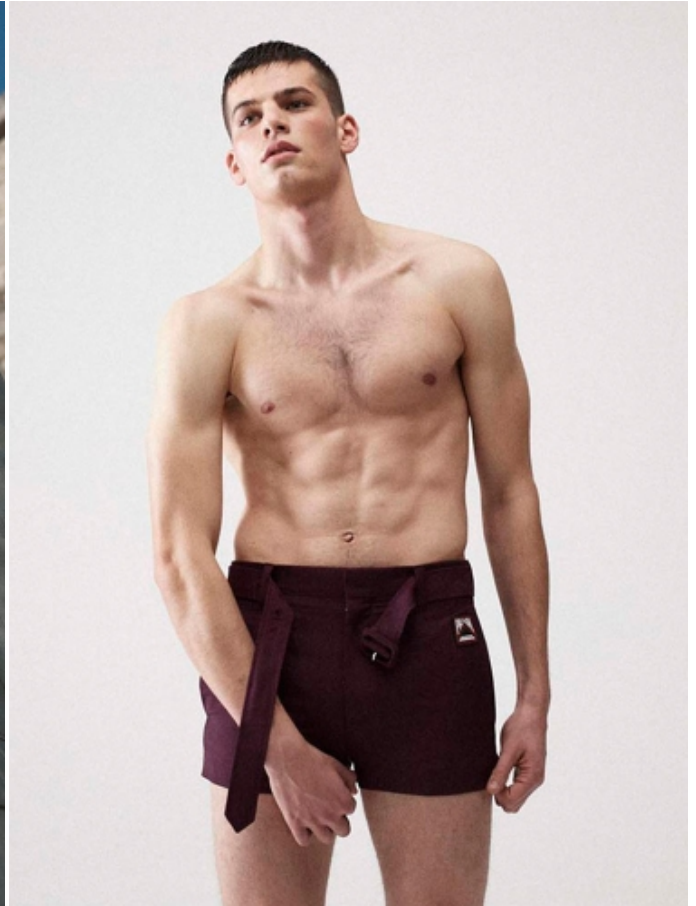

DAVIDE SANT'ANGELI

HEIGHT: 6'1" / 186 CM CHEST: 38" / 99 CM WAIST: 32" / 82 CM SHOES: 11 US / 44 EU HAIR: BROWN / CASTAÑO EYES: GREEN BLUE / VERDE AZULES

DAVIDE SANT'ANGELI

HEIGHT: 6'1" / 186 CM CHEST: 38" / 99 CM WAIST: 32" / 82 CM SHOES: 11 US / 44 EU HAIR: BROWN / CASTAÑO EYES: GREEN BLUE / VERDE AZULES

DAVIDE SANT'ANGELI

HEIGHT: 6'1" / 186 CM CHEST: 38" / 99 CM WAIST: 32" / 82 CM SHOES: 11 US / 44 EU HAIR: BROWN / CASTAÑO EYES: GREEN BLUE / VERDE AZULES

DAVIDE SANTANGELI

HEIGHT: 6'1" / 186 CM CHEST: 38" / 99 CM WAIST: 32" / 82 CM SHOES: 11 US / 44 EU HAIR: BROWN / CASTAÑO EYES: GREEN BLUE / VERDE AZULES