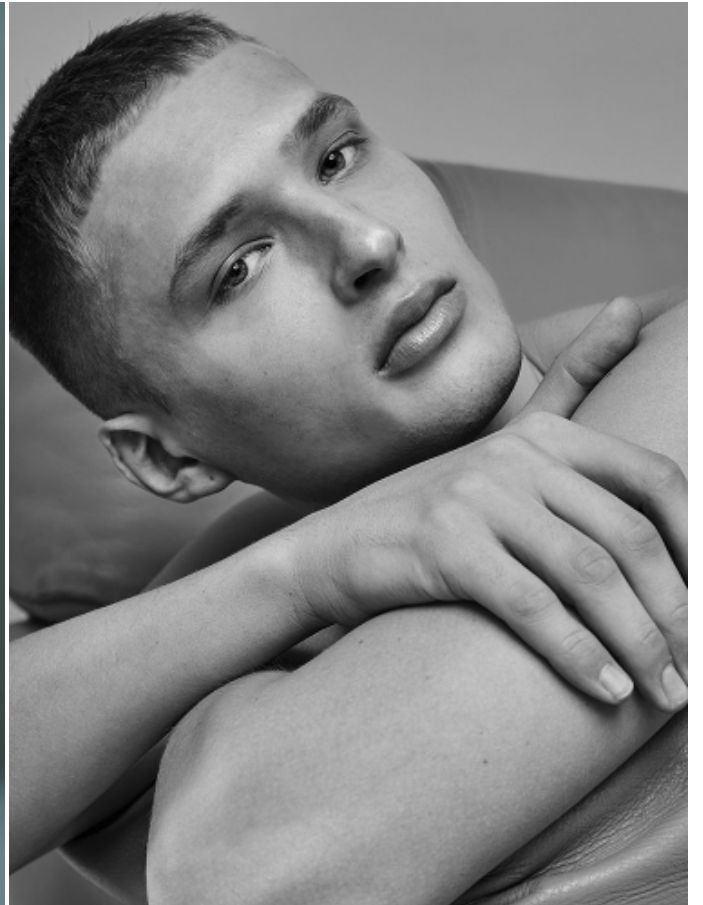

KIRILL SOKOLOVSKI

HEIGHT: 6' 3" / 190 CM CHEST: 35" / 91 CM WAIST: 28" / 72 CM HIPS: 36" / 93 CM SHOES: 12 US / 45 EU HAIR: BLOND / RUBIO EYES: BLUE GREEN / AZUL VERDES

KIRILL SOKOLOVSKI

HEIGHT: 6' 3" / 190 CM CHEST: 35" / 91 CM WAIST: 28" / 72 CM HIPS: 36" / 93 CM SHOES: 12 US / 45 EU HAIR: BLOND / RUBIO EYES: BLUE GREEN / AZUL VERDES

KIRILL SOKOLOVSKI

HEIGHT: 6' 3" / 190 CM CHEST: 35" / 91 CM WAIST: 28" / 72 CM HIPS: 36" / 93 CM SHOES: 12 US / 45 EU HAIR: BLOND / RUBIO EYES: BLUE GREEN / AZUL VERDES