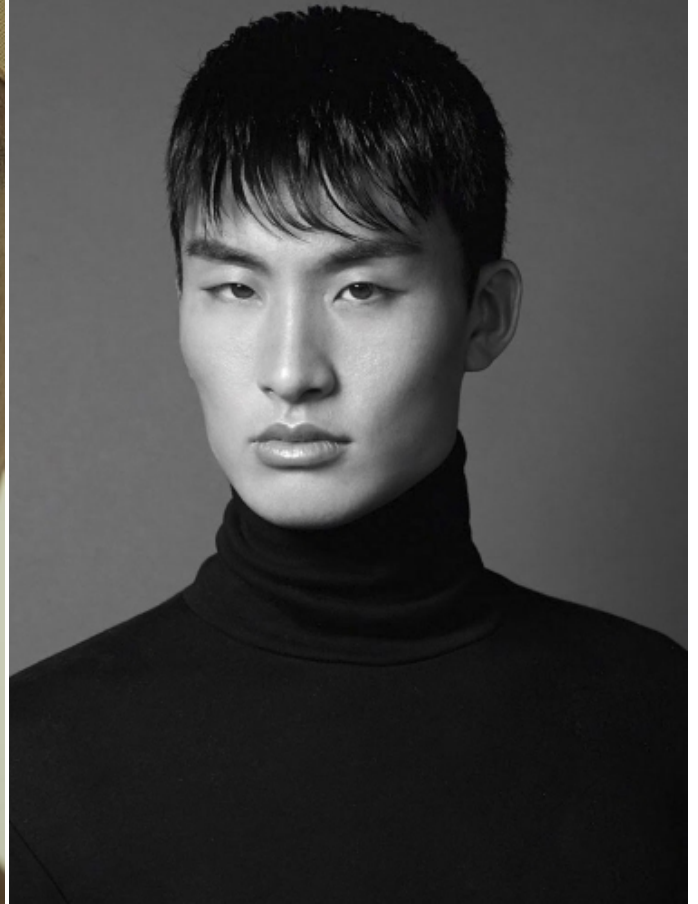

YUMA KAWAI

HEIGHT: 6'1" / 186 CM   CHEST: 36" / 92 CM   WAIST: 29" / 75 CM   HIPS: 37" / 95 CM   SHOES: 12 US / 45 EU   HAIR: BLACK / NEGRO   EYES: BROWN / MARRONES

WWW.SIGHT-MANAGEMENT.COM P° DE GRACIA 37 PH +34 932 722 434