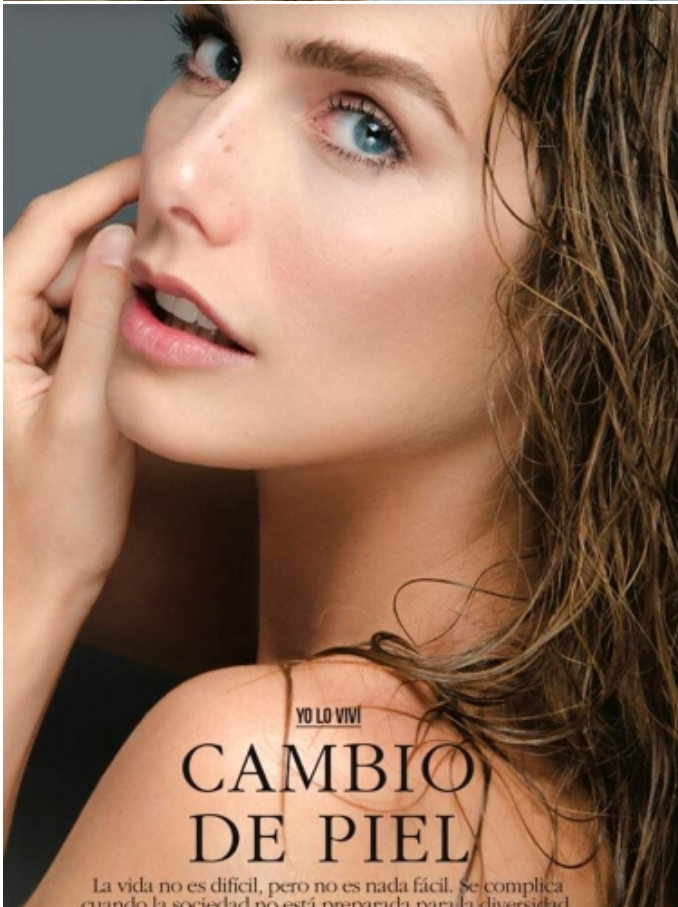

ANGELA PONCE

HAIR: BLOND / RUBIO EYES: BLUE / AZULES