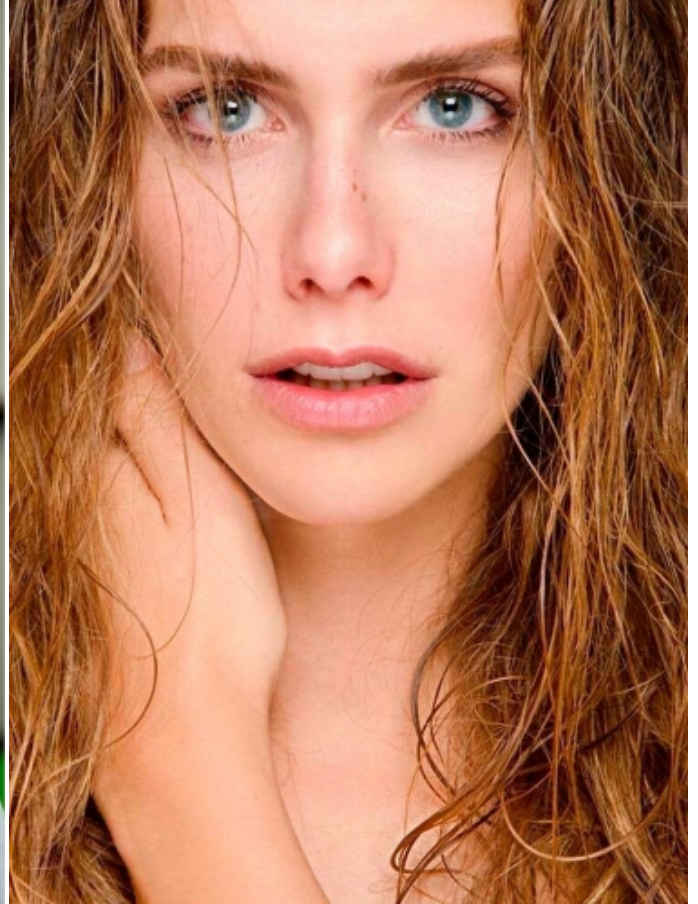

# ANGELA PONCE

HAIR: BLOND / RUBIO EYES: BLUE / AZULES