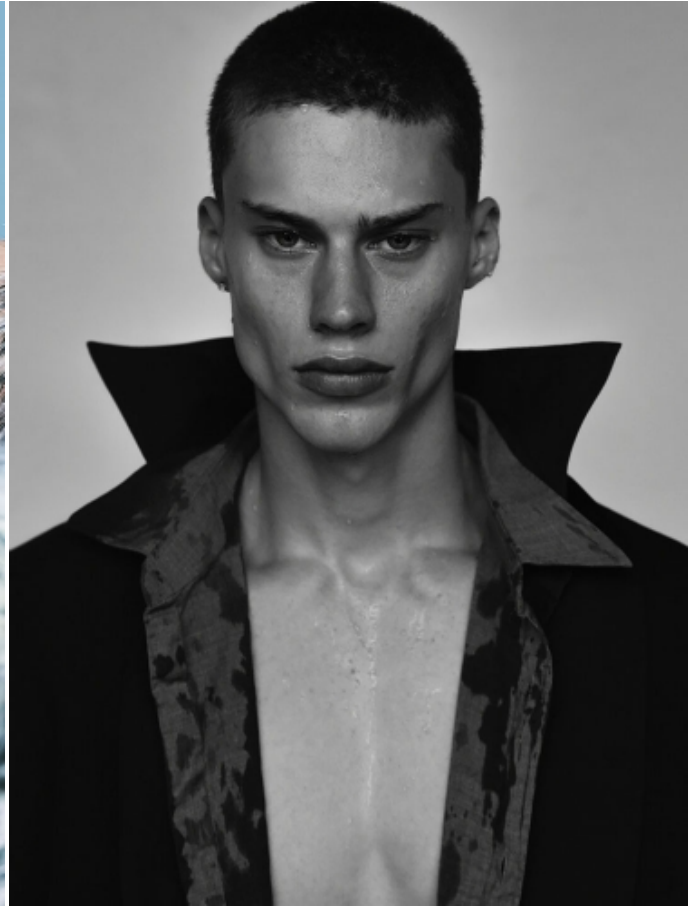

LUCAS TORNQUIST

HEIGHT: 6'2" / 188 CM   CHEST: 37" / 94 CM   WAIST: 29" / 74 CM   HIPS: 36" / 92 CM   SHOES: 10 US / 43 EU   HAIR: BROWN / CASTAÑO   EYES: BLUE / AZULES

WWW.SIGHT-MANAGEMENT.COM P° DE GRACIA 37 PH +34 932 722 434