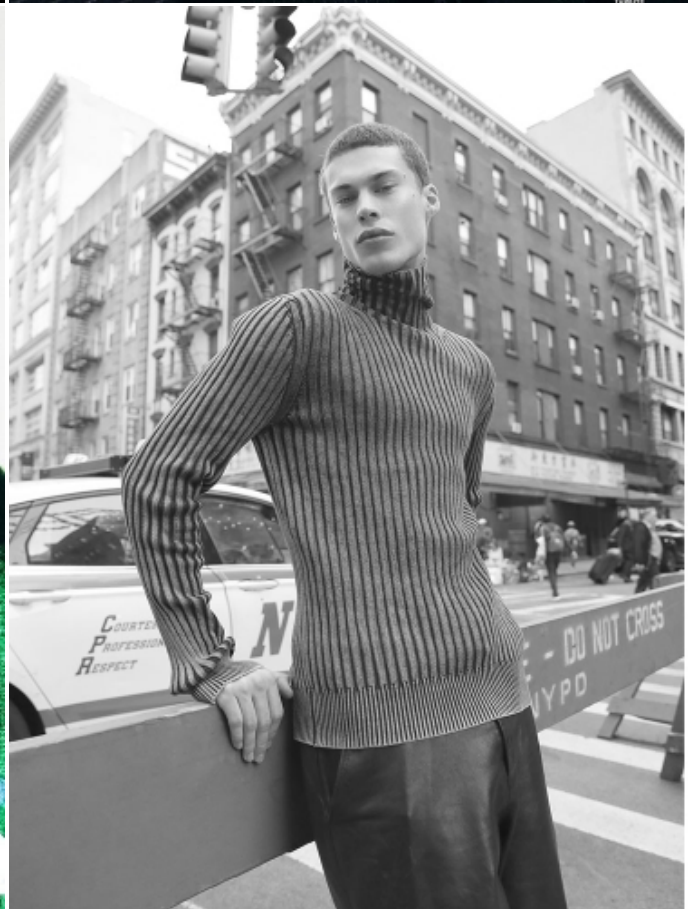

# LUCAS TORNQUIST

HEIGHT: 6'2" / 188 CM   CHEST: 37" / 94 CM   WAIST: 29" / 74 CM   HIPS: 36" / 92 CM   SHOES: 10 US / 43 EU   HAIR: BROWN / CASTAÑO   EYES: BLUE / AZULES