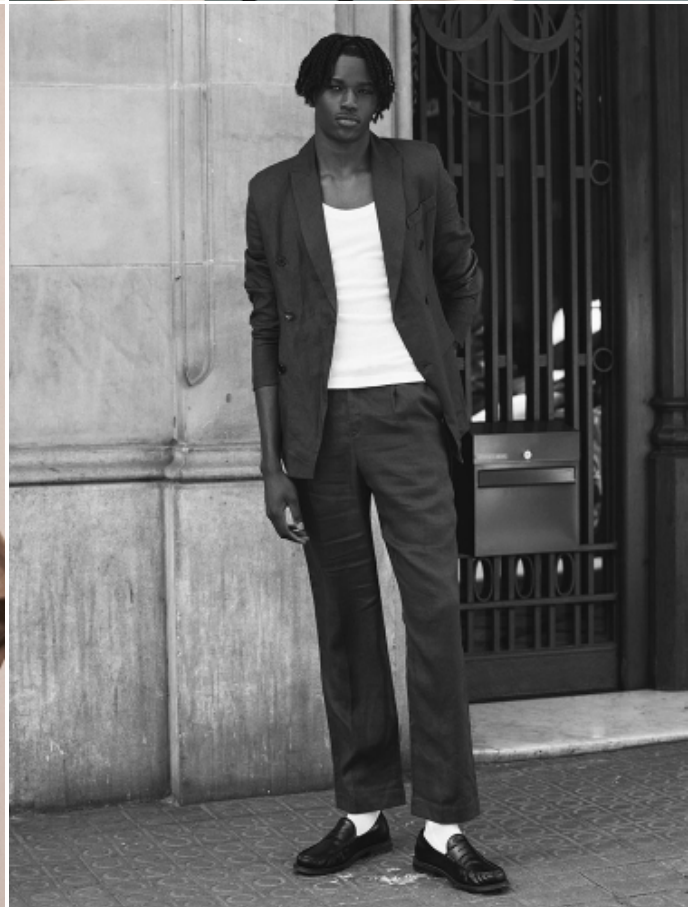

MAURO ESTEVAO

HEIGHT: 6'3" / 190 CM HIPS: 37" / 96 CM SHOES: 10 US / 43 EU HAIR: BLACK / NEGRO EYES: BROWN / MARRONES

MAURO ESTEVAO

HEIGHT: 6'3" / 190 CM HIPS: 37" / 96 CM SHOES: 10 US / 43 EU HAIR: BLACK / NEGRO EYES: BROWN / MARRONES