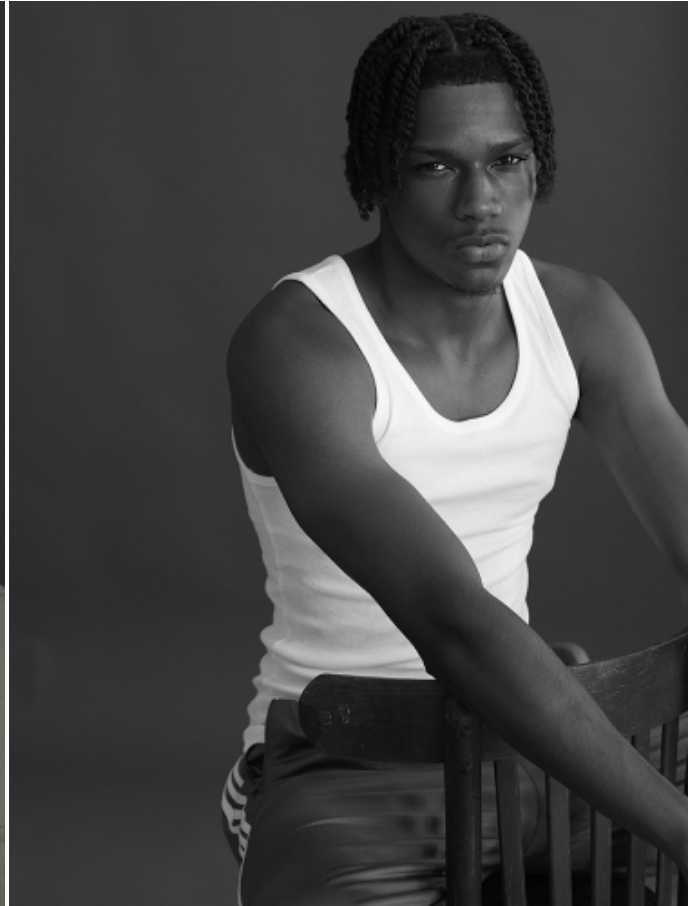

MAURO ESTEVAO

HEIGHT: 6'3" / 190 CM HIPS: 37" / 96 CM SHOES: 10 US / 43 EU HAIR: BLACK / NEGRO EYES: BROWN / MARRONES

MAURO ESTEVAO

HEIGHT: 6'3" / 190 CM HIPS: 37" / 96 CM SHOES: 10 US / 43 EU HAIR: BLACK / NEGRO EYES: BROWN / MARRONES