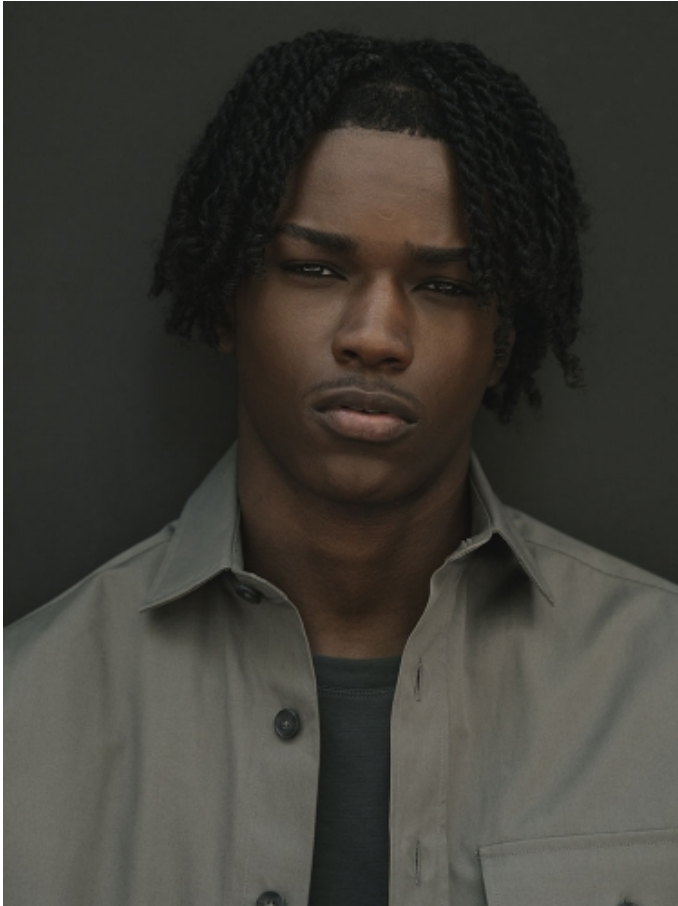

MAURO ESTEVAO

HEIGHT: 6'3" / 190 CM HIPS: 37" / 96 CM SHOES: 10 US / 43 EU HAIR: BLACK / NEGRO EYES: BROWN / MARRONES

MAURO ESTEVAO

HEIGHT: 6'3" / 190 CM HIPS: 37" / 96 CM SHOES: 10 US / 43 EU HAIR: BLACK / NEGRO EYES: BROWN / MARRONES