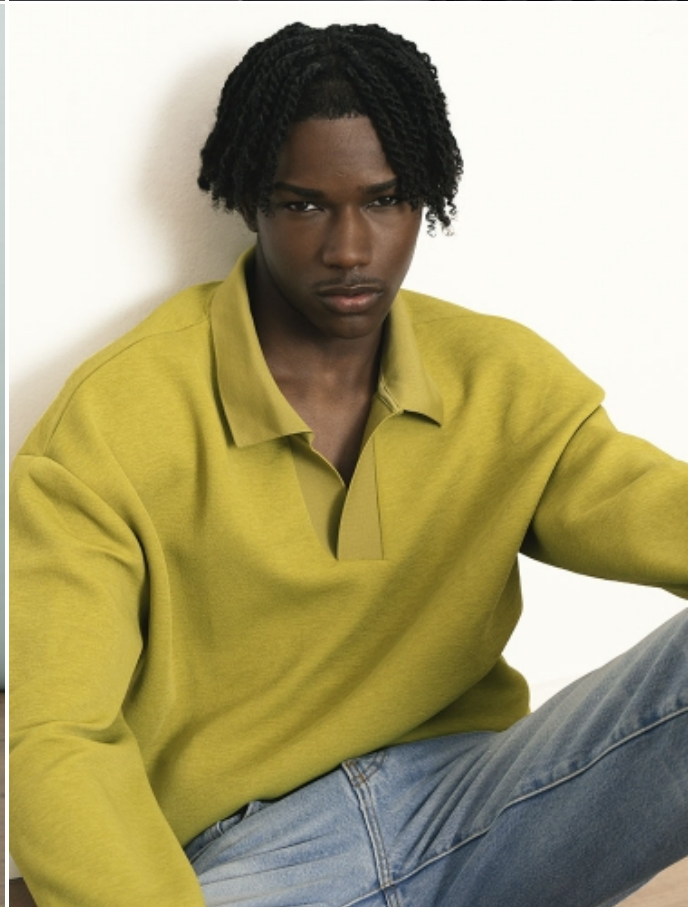

MAURO ESTEVAO

HEIGHT: 6'3" / 190 CM HIPS: 37" / 96 CM SHOES: 10 US / 43 EU HAIR: BLACK / NEGRO EYES: BROWN / MARRONES

MAURO ESTEVAO

HEIGHT: 6'3" / 190 CM HIPS: 37" / 96 CM SHOES: 10 US / 43 EU HAIR: BLACK / NEGRO EYES: BROWN / MARRONES