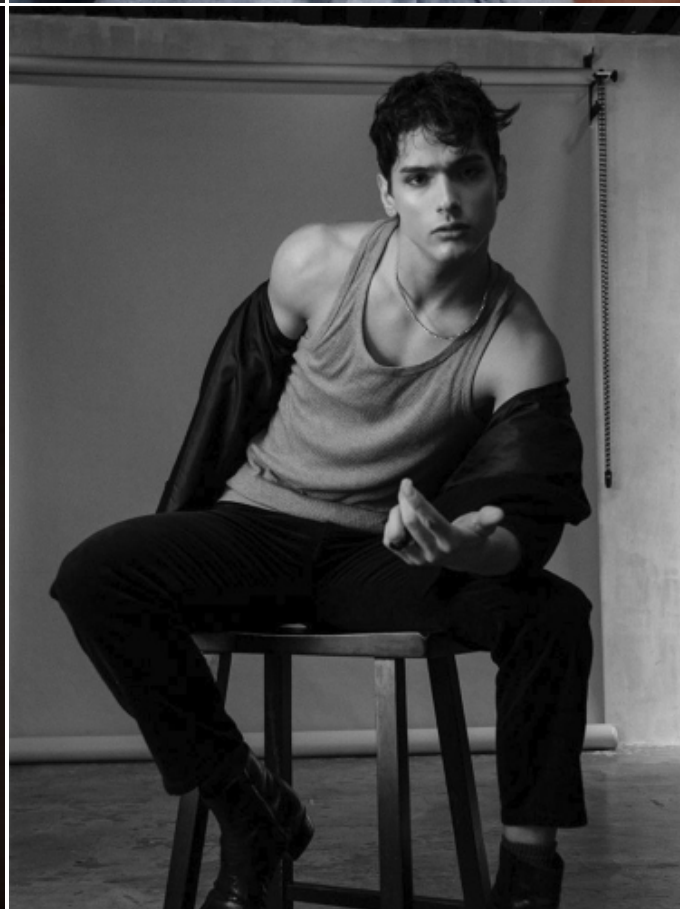

AIDAN STENDER

HEIGHT: 6'1" / 185 CM   CHEST: 38" / 99 CM   WAIST: 31" / 81 CM   SHOES: 12 US / 45 EU   HAIR: BROWN / CASTAÑO   EYES: BROWN / MARRONES