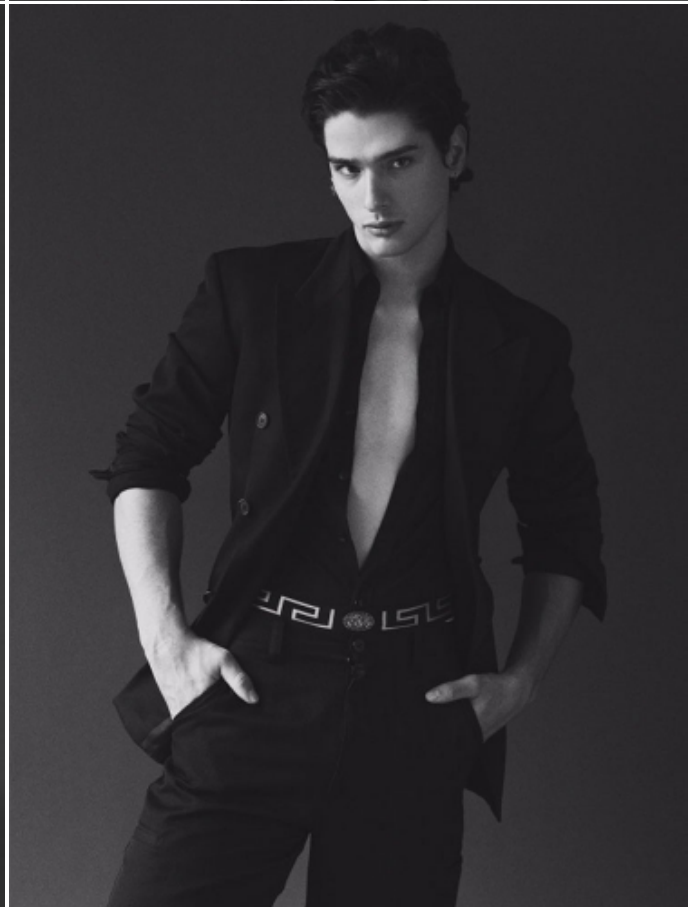

AIDAN STENDER

HEIGHT: 6'1" / 185 CM   CHEST: 38" / 99 CM   WAIST: 31" / 81 CM   SHOES: 12 US / 45 EU   HAIR: BROWN / CASTAÑO   EYES: BROWN / MARRONES