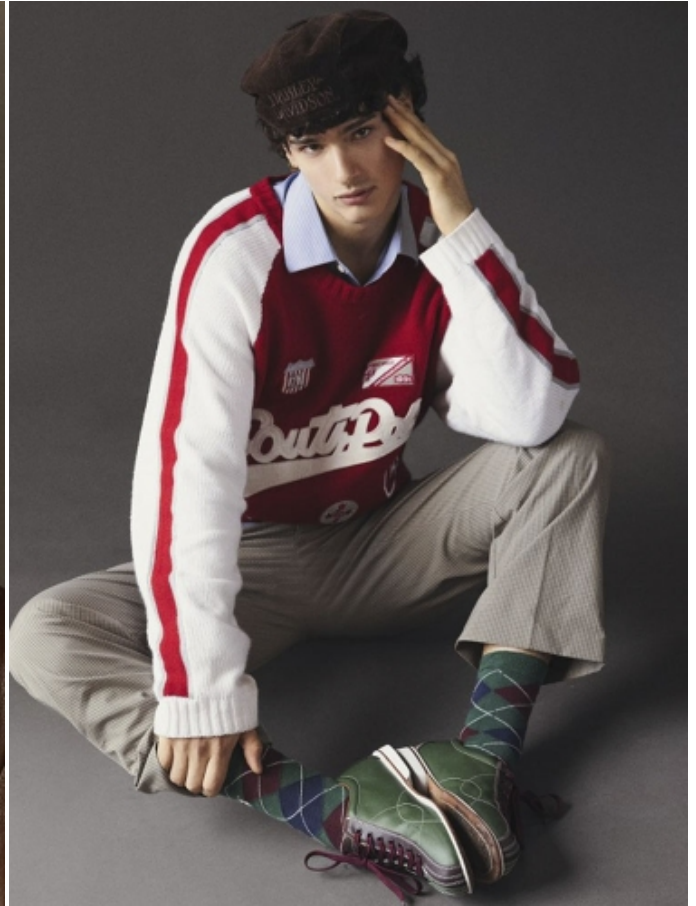

AIDAN STENDER

HEIGHT: 6'1" / 185 CM   CHEST: 38" / 99 CM   WAIST: 31" / 81 CM   SHOES: 12 US / 45 EU   HAIR: BROWN / CASTAÑO   EYES: BROWN / MARRONES