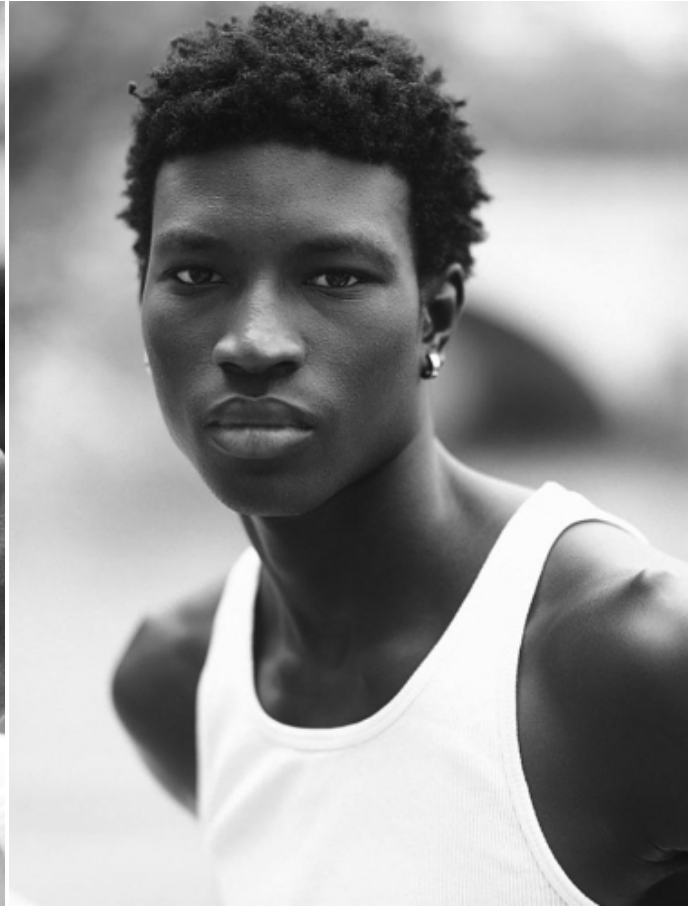

CHEIKH AMAR

HEIGHT: 6'2" / 189 CM CHEST: 34" / 88 CM WAIST: 26" / 68 CM HIPS: 35" / 89 CM SHOES: 12 US / 45 EU HAIR: BLACK / NEGRO EYES: BROWN / MARRONES

CHEIKH AMAR

HEIGHT: 6' 2" / 189 CM CHEST: 34" / 88 CM WAIST: 26" / 68 CM HIPS: 35" / 89 CM SHOES: 12 US / 45 EU HAIR: BLACK / NEGRO EYES: BROWN / MARRONES