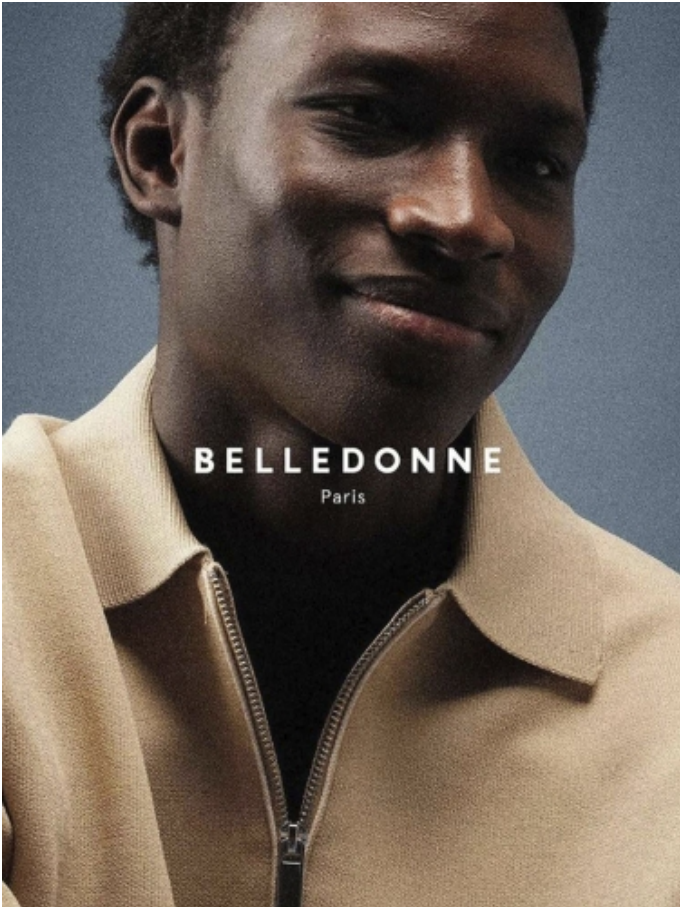

CHEIKH AMAR

HEIGHT: 6'2" / 189 CM CHEST: 34" / 88 CM WAIST: 26" / 68 CM HIPS: 35" / 89 CM SHOES: 12 US / 45 EU HAIR: BLACK / NEGRO EYES: BROWN / MARRONES

CHEIKH AMAR

HEIGHT: 6' 2" / 189 CM CHEST: 34" / 88 CM WAIST: 26" / 68 CM HIPS: 35" / 89 CM SHOES: 12 US / 45 EU HAIR: BLACK / NEGRO EYES: BROWN / MARRONES