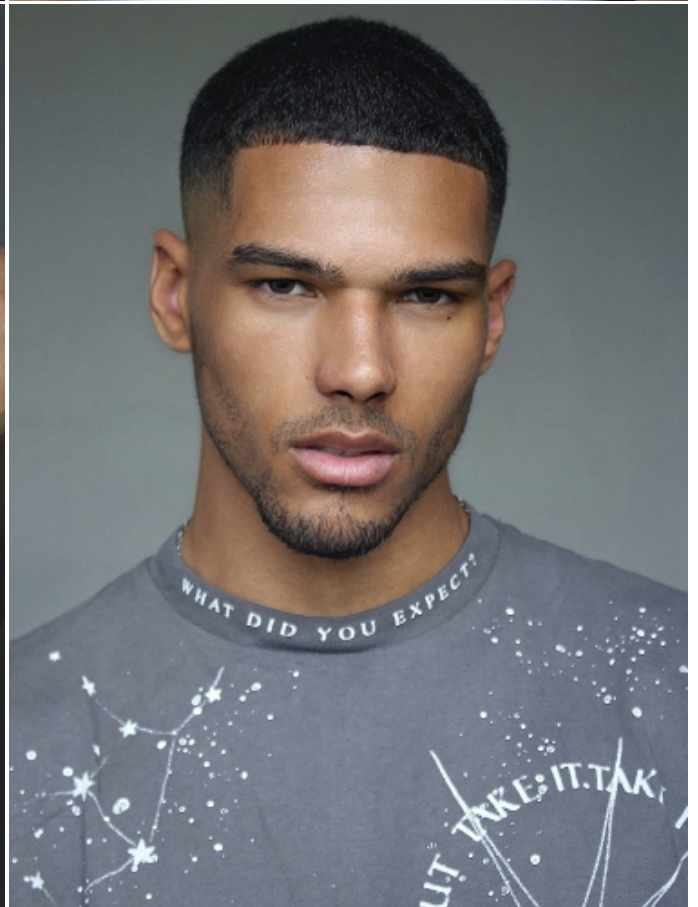

ALEXANDER R.

HEIGHT: 6'1" / 186 CM CHEST: 38" / 99 CM WAIST: 31" / 79 CM SHOES: 10 US / 43 EU HAIR: DARK BROWN / CASTAÑO OSCURO

L'OFFICIEL

ALEXANDER R.

HEIGHT: 6'1" / 186 CM CHEST: 38" / 99 CM WAIST: 31" / 79 CM SHOES: 10 US / 43 EU HAIR: DARK BROWN / CASTAÑO OSCURO

ALEXANDER R.

HEIGHT: 6'1" / 186 CM CHEST: 38" / 99 CM WAIST: 31" / 79 CM SHOES: 10 US / 43 EU HAIR: DARK BROWN / CASTAÑO OSCURO