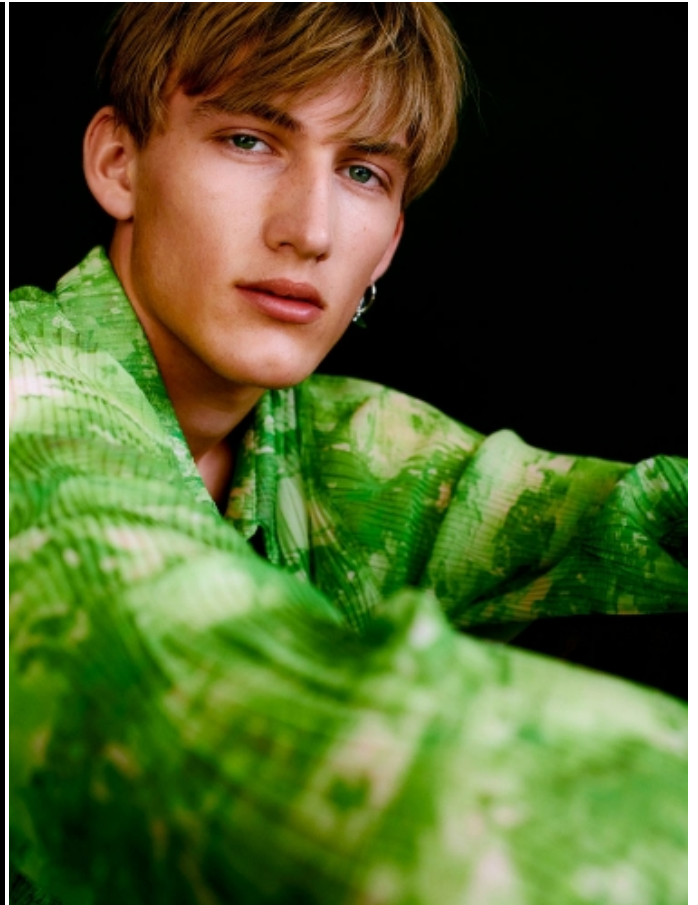

BERTRAM MO?LLER

HEIGHT: 6'2" / 189 CM CHEST: 35" / 90 CM WAIST: 30" / 78 CM HIPS: 37" / 95 CM SHOES: 13 US / 46 EU HAIR: BLOND / RUBIO EYES: BLUE / AZULES

BERTRAM MO?LLER

HEIGHT: 6'2" / 189 CM CHEST: 35" / 90 CM WAIST: 30" / 78 CM HIPS: 37" / 95 CM SHOES: 13 US / 46 EU HAIR: BLOND / RUBIO EYES: BLUE / AZULES