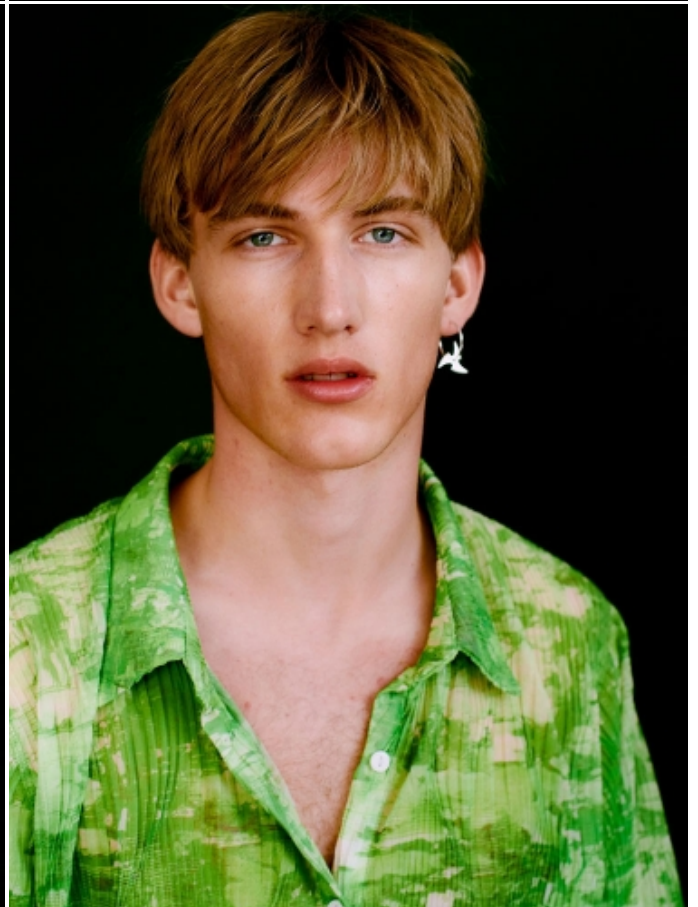

BERTRAM MO?LLER

HEIGHT: 6'2" / 189 CM CHEST: 35" / 90 CM WAIST: 30" / 78 CM HIPS: 37" / 95 CM SHOES: 13 US / 46 EU HAIR: BLOND / RUBIO EYES: BLUE / AZULES

BERTRAM MO?LLER

HEIGHT: 6'2" / 189 CM CHEST: 35" / 90 CM WAIST: 30" / 78 CM HIPS: 37" / 95 CM SHOES: 13 US / 46 EU HAIR: BLOND / RUBIO EYES: BLUE / AZULES