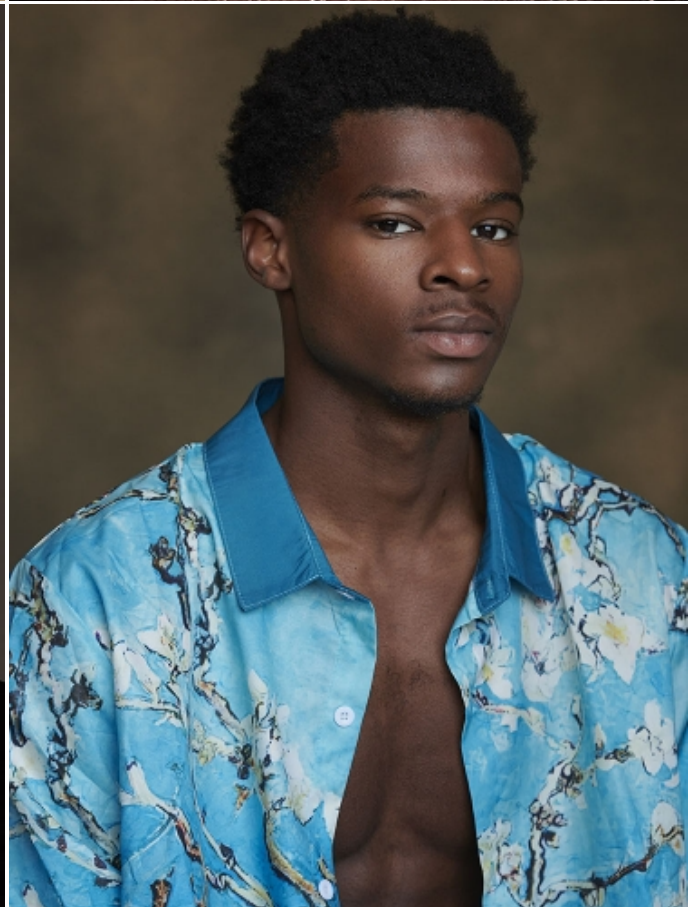

MALIKI

HEIGHT: 6' 2" / 188 CM CHEST: 33" / 85 CM WAIST: 27" / 71 CM HIPS: 38" / 97 CM SHOES: 12 US / 45 EU HAIR: BLACK / NEGRO EYES: BLACK / NEGROS

MALIKI

HEIGHT: 6' 2" / 188 CM CHEST: 33" / 85 CM WAIST: 27" / 71 CM HIPS: 38" / 97 CM SHOES: 12 US / 45 EU HAIR: BLACK / NEGRO EYES: BLACK / NEGROS

MALIKI

HEIGHT: 6' 2" / 188 CM CHEST: 33" / 85 CM WAIST: 27" / 71 CM HIPS: 38" / 97 CM SHOES: 12 US / 45 EU HAIR: BLACK / NEGRO EYES: BLACK / NEGROS

WWW.SIGHT-MANAGEMENT.COM P° DE GRACIA 37 PH +34 932 722 434