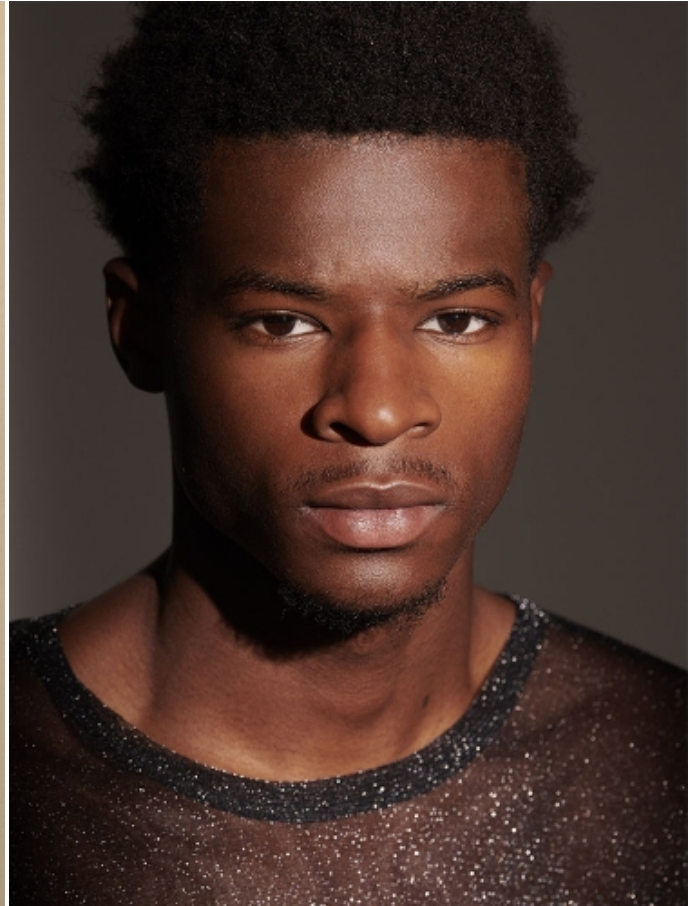

MALIKI

HEIGHT: 6' 2" / 188 CM CHEST: 33" / 85 CM WAIST: 27" / 71 CM HIPS: 38" / 97 CM SHOES: 12 US / 45 EU HAIR: BLACK / NEGRO EYES: BLACK / NEGROS

MALIKI

HEIGHT: 6' 2" / 188 CM CHEST: 33" / 85 CM WAIST: 27" / 71 CM HIPS: 38" / 97 CM SHOES: 12 US / 45 EU HAIR: BLACK / NEGRO EYES: BLACK / NEGROS

MALIKI

HEIGHT: 6' 2" / 188 CM CHEST: 33" / 85 CM WAIST: 27" / 71 CM HIPS: 38" / 97 CM SHOES: 12 US / 45 EU HAIR: BLACK / NEGRO EYES: BLACK / NEGROS

WWW.SIGHT-MANAGEMENT.COM P° DE GRACIA 37 PH +34 932 722 434