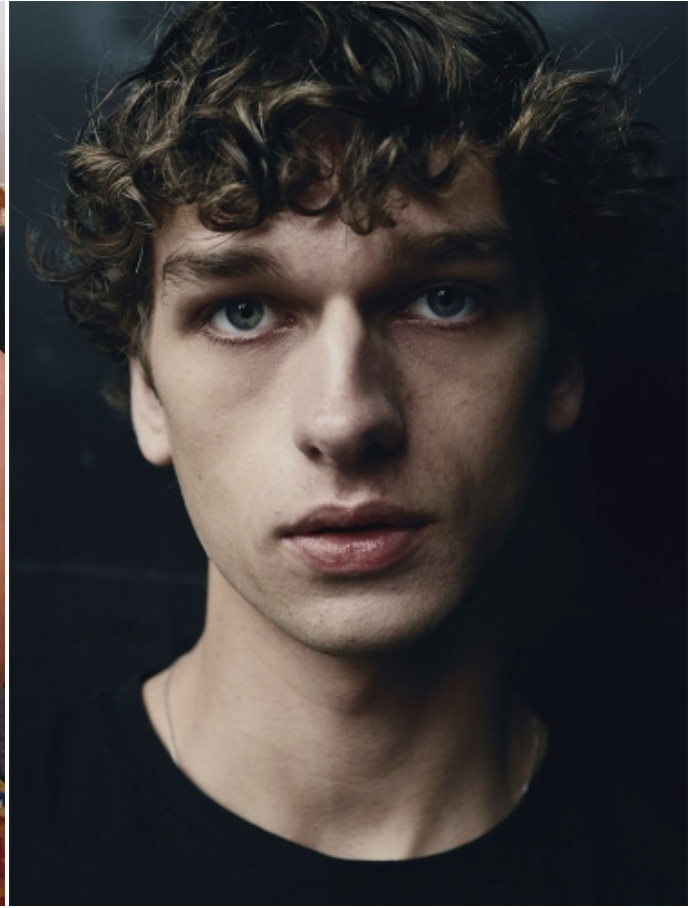

SAMUEL BEATSON

HEIGHT: 6'2" / 188 CM CHEST: 37" / 95 CM WAIST: 29" / 75 CM SHOES: 12 US / 45 EU HAIR: DARK BLOND / RUBIO OSCURO EYES: GREEN BLUE / VERDE AZULES

SAMUEL BEATSON

HEIGHT: 6'2" / 188 CM CHEST: 37" / 95 CM WAIST: 29" / 75 CM SHOES: 12 US / 45 EU HAIR: DARK BLOND / RUBIO OSCURO EYES: GREEN BLUE / VERDE AZULES

SAMUEL BEATSON

HEIGHT: 6'2" / 188 CM CHEST: 37" / 95 CM WAIST: 29" / 75 CM SHOES: 12 US / 45 EU HAIR: DARK BLOND / RUBIO OSCURO EYES: GREEN BLUE / VERDE AZULES

WWW.SIGHT-MANAGEMENT.COM P° DE GRACIA 37 PH +34 932 722 434