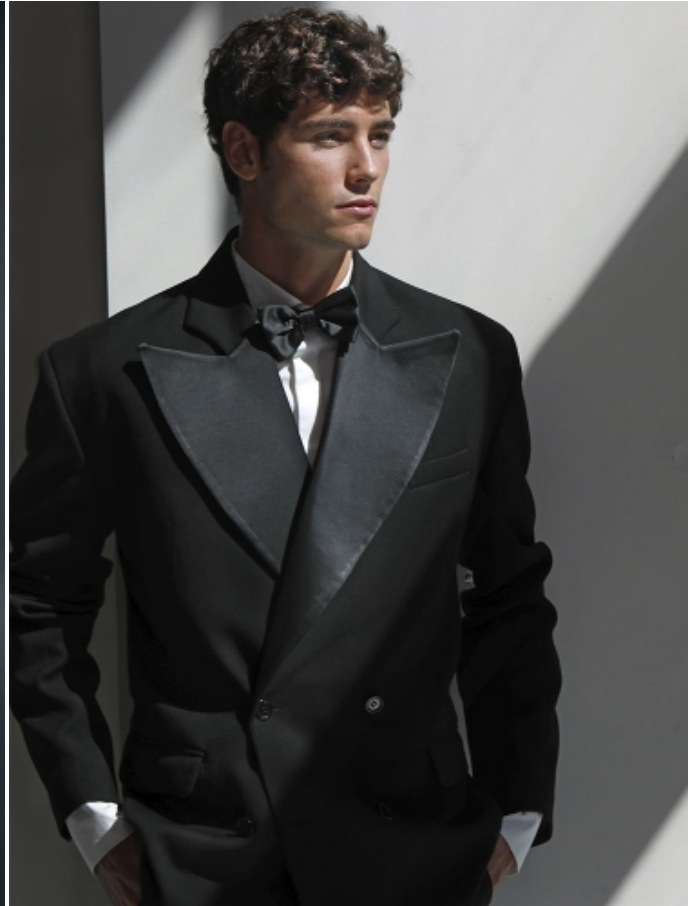

HUGO NIETO

HEIGHT: 6' 0" / 183 CM   CHEST: 37" / 96 CM   WAIST: 31" / 81 CM   HIPS: 37" / 95 CM   SHOES: 10 US / 43 EU   HAIR: BROWN / CASTAÑO   EYES: GREEN / VERDES