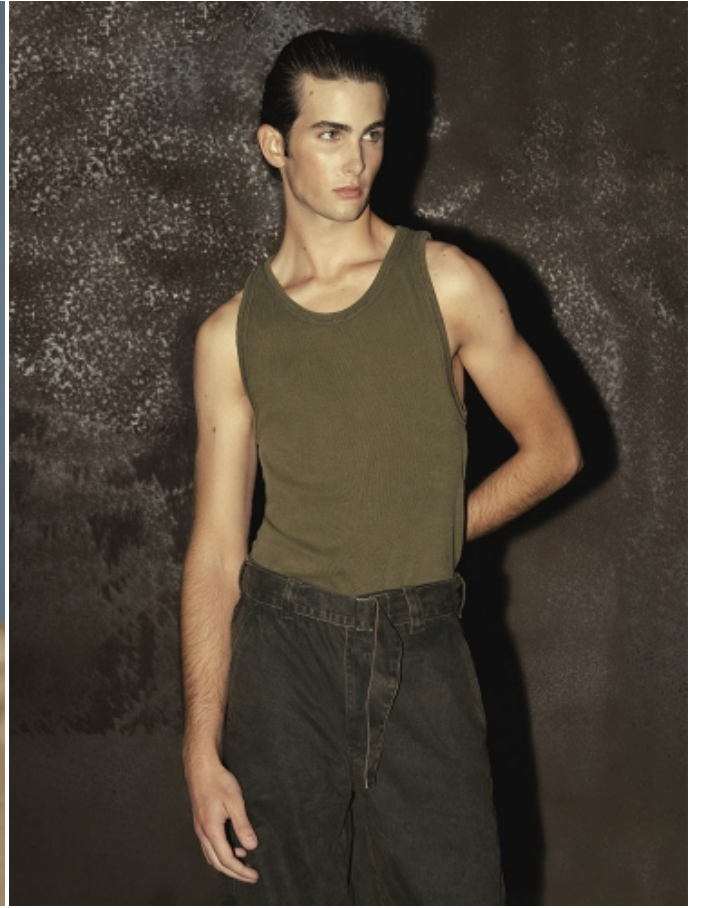

NICCOLO

HEIGHT: 6'0" / 184 CM CHEST: 31" / 81 CM WAIST: 27" / 70 CM HIPS: 31" / 81 CM SHOES: 12 US / 45 EU HAIR: DARK BROWN / CASTAÑO OSCURO EYES: HAZEL / AVELLANADO

NICCOLO

HEIGHT: 6'0" / 184 CM CHEST: 31" / 81 CM WAIST: 27" / 70 CM HIPS: 31" / 81 CM SHOES: 12 US / 45 EU HAIR: DARK BROWN / CASTAÑO OSCURO EYES: HAZEL / AVELLANADO

NICCOLO

HEIGHT: 6'0" / 184 CM CHEST: 31" / 81 CM WAIST: 27" / 70 CM HIPS: 31" / 81 CM SHOES: 12 US / 45 EU HAIR: DARK BROWN / CASTAÑO OSCURO EYES: HAZEL / AVELLANADO