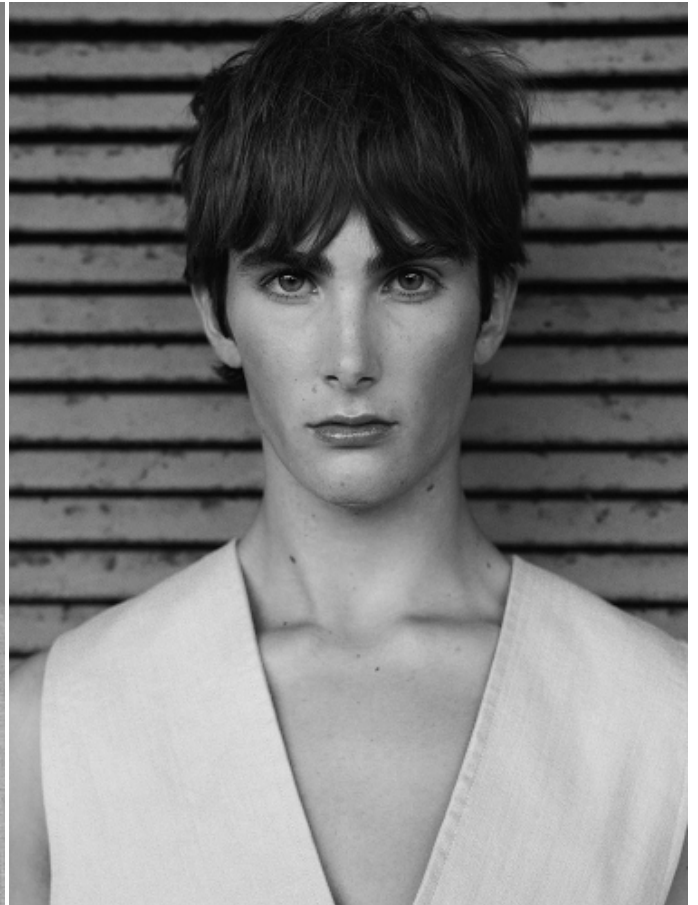

NICCOLO

HEIGHT: 6'0" / 184 CM CHEST: 31" / 81 CM WAIST: 27" / 70 CM HIPS: 31" / 81 CM SHOES: 12 US / 45 EU HAIR: DARK BROWN / CASTAÑO OSCURO EYES: HAZEL / AVELLANADO

NICCOLO

HEIGHT: 6'0" / 184 CM CHEST: 31" / 81 CM WAIST: 27" / 70 CM HIPS: 31" / 81 CM SHOES: 12 US / 45 EU HAIR: DARK BROWN / CASTAÑO OSCURO EYES: HAZEL / AVELLANADO

NICCOLO

HEIGHT: 6'0" / 184 CM CHEST: 31" / 81 CM WAIST: 27" / 70 CM HIPS: 31" / 81 CM SHOES: 12 US / 45 EU HAIR: DARK BROWN / CASTAÑO OSCURO EYES: HAZEL / AVELLANADO