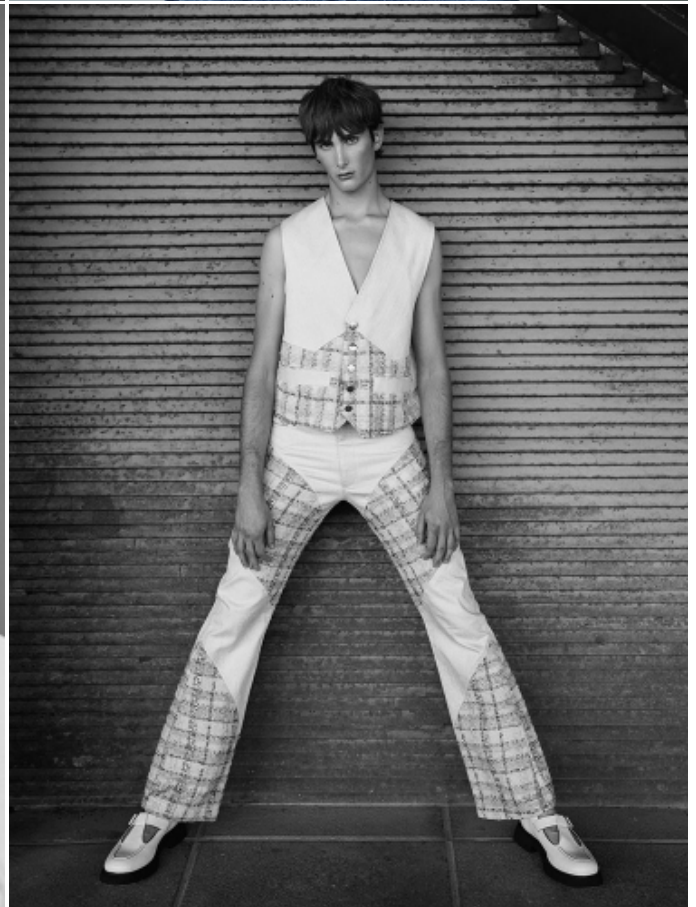

NICCOLO

HEIGHT: 6'0" / 184 CM CHEST: 31" / 81 CM WAIST: 27" / 70 CM HIPS: 31" / 81 CM SHOES: 12 US / 45 EU HAIR: DARK BROWN / CASTAÑO OSCURO EYES: HAZEL / AVELLANADO

NICCOLO

HEIGHT: 6'0" / 184 CM CHEST: 31" / 81 CM WAIST: 27" / 70 CM HIPS: 31" / 81 CM SHOES: 12 US / 45 EU HAIR: DARK BROWN / CASTAÑO OSCURO EYES: HAZEL / AVELLANADO

NICCOLO

HEIGHT: 6'0" / 184 CM CHEST: 31" / 81 CM WAIST: 27" / 70 CM HIPS: 31" / 81 CM SHOES: 12 US / 45 EU HAIR: DARK BROWN / CASTAÑO OSCURO EYES: HAZEL / AVELLANADO