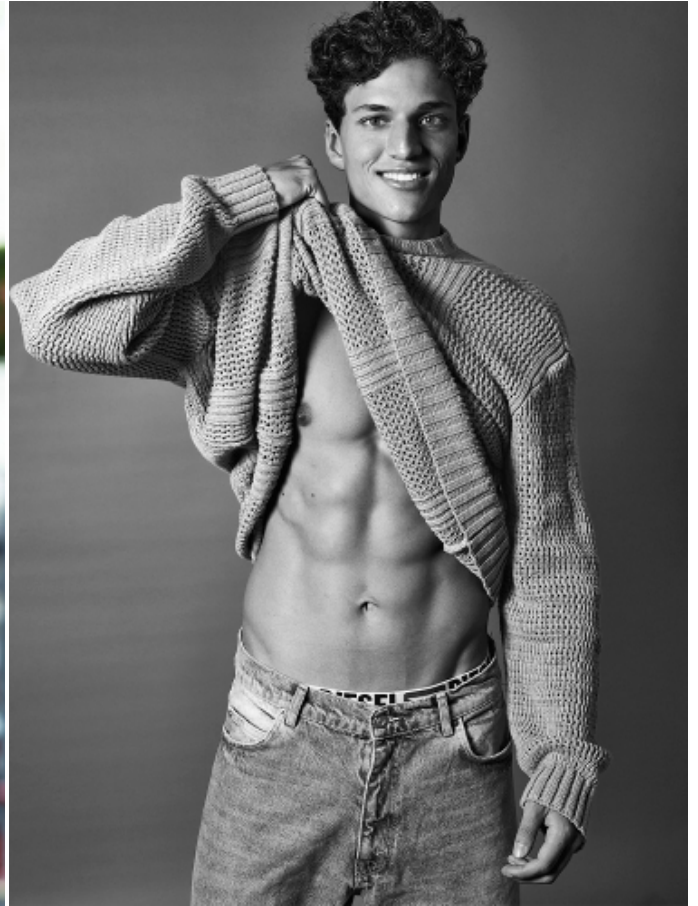

GUILLERMO LÓPEZ

HEIGHT: 6' 2" / 188 CM WAIST: 29" / 76 CM HIPS: 38" / 98 CM SHOES: 10 US / 43 EU HAIR: BROWN / CASTAÑO EYES: GREY / GRIS

GUILLERMO LÓPEZ

HEIGHT: 6' 2" / 188 CM WAIST: 29" / 76 CM HIPS: 38" / 98 CM SHOES: 10 US / 43 EU HAIR: BROWN / CASTAÑO EYES: GREY / GRIS