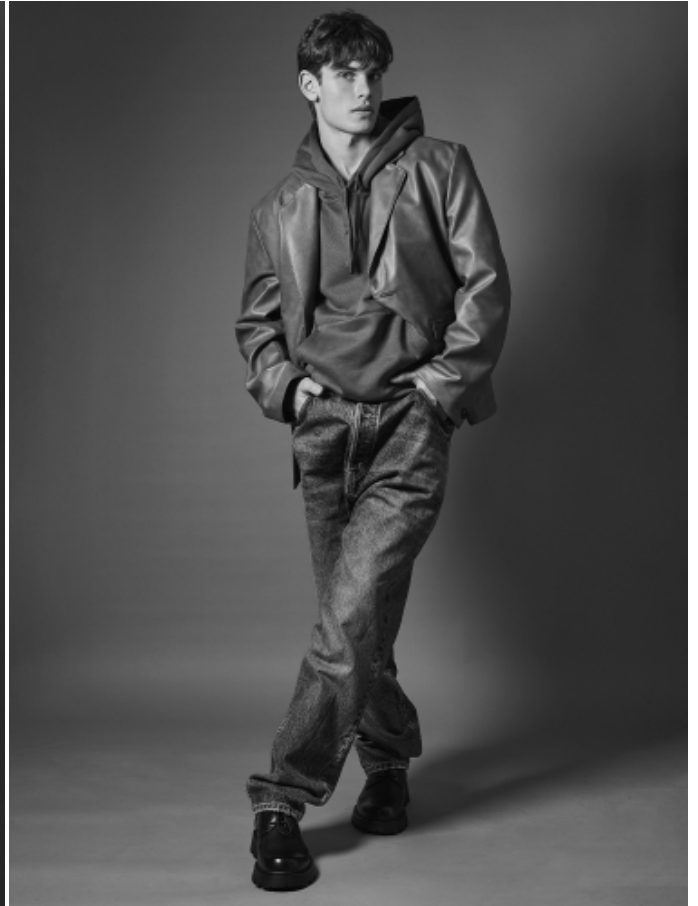

ROKE ATRISTAIN

HEIGHT: 6' 0" / 184 CM CHEST: 34" / 87 CM WAIST: 28" / 73 CM HIPS: 39" / 100 CM SHOES: 11 US / 44 EU HAIR: LIGHT BROWN / CASTAÑO CLARO EYES: BLUE / AZULES

ROKE ATRISTAIN

HEIGHT: 6'0" / 184 CM CHEST: 34" / 87 CM WAIST: 28" / 73 CM HIPS: 39" / 100 CM SHOES: 11 US / 44 EU HAIR: LIGHT BROWN / CASTAÑO CLARO EYES: BLUE / AZULES

ROKE ATRISTAIN

HEIGHT: 6'0" / 184 CM CHEST: 34" / 87 CM WAIST: 28" / 73 CM HIPS: 39" / 100 CM SHOES: 11 US / 44 EU HAIR: LIGHT BROWN / CASTAÑO CLARO EYES: BLUE / AZULES